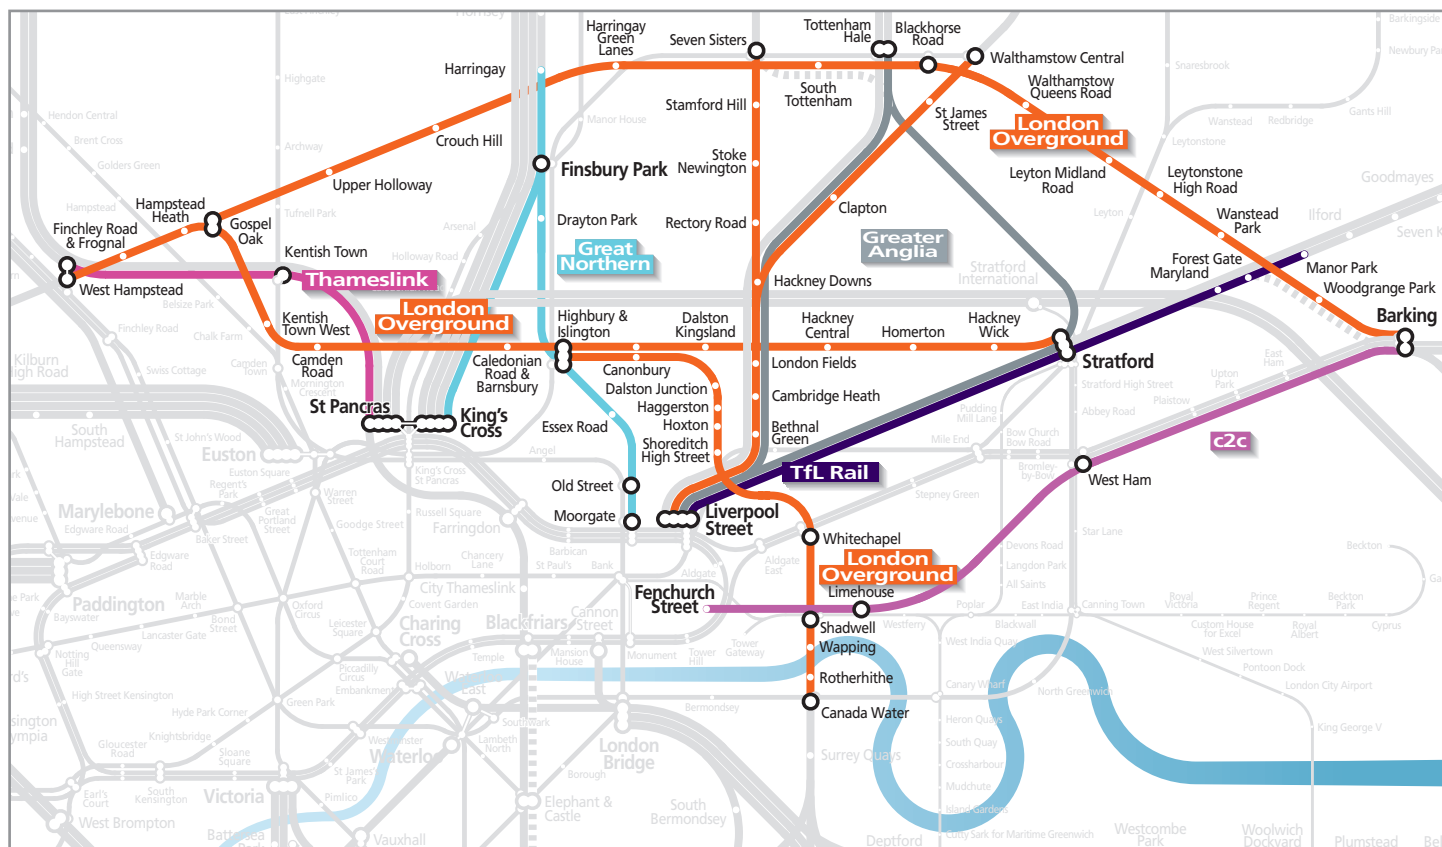

# Alternative routes during disruption on London Overground

## Gospel Oak - Barking

Alternative route	Operator
Fenchurch Street - Barking	c2c
On reasonable routes	DLR
Liverpool Street / Stratford - Tottenham Hale	Greater Anglia
King's Cross / Moorgate - Harringay	Great Northern
On reasonable routes	London Buses
On reasonable routes	London Overground
On reasonable routes	London Underground
Liverpool Street - Manor Park	TfL Rail
St Pancras - West Hampstead Thameslink	Thameslink