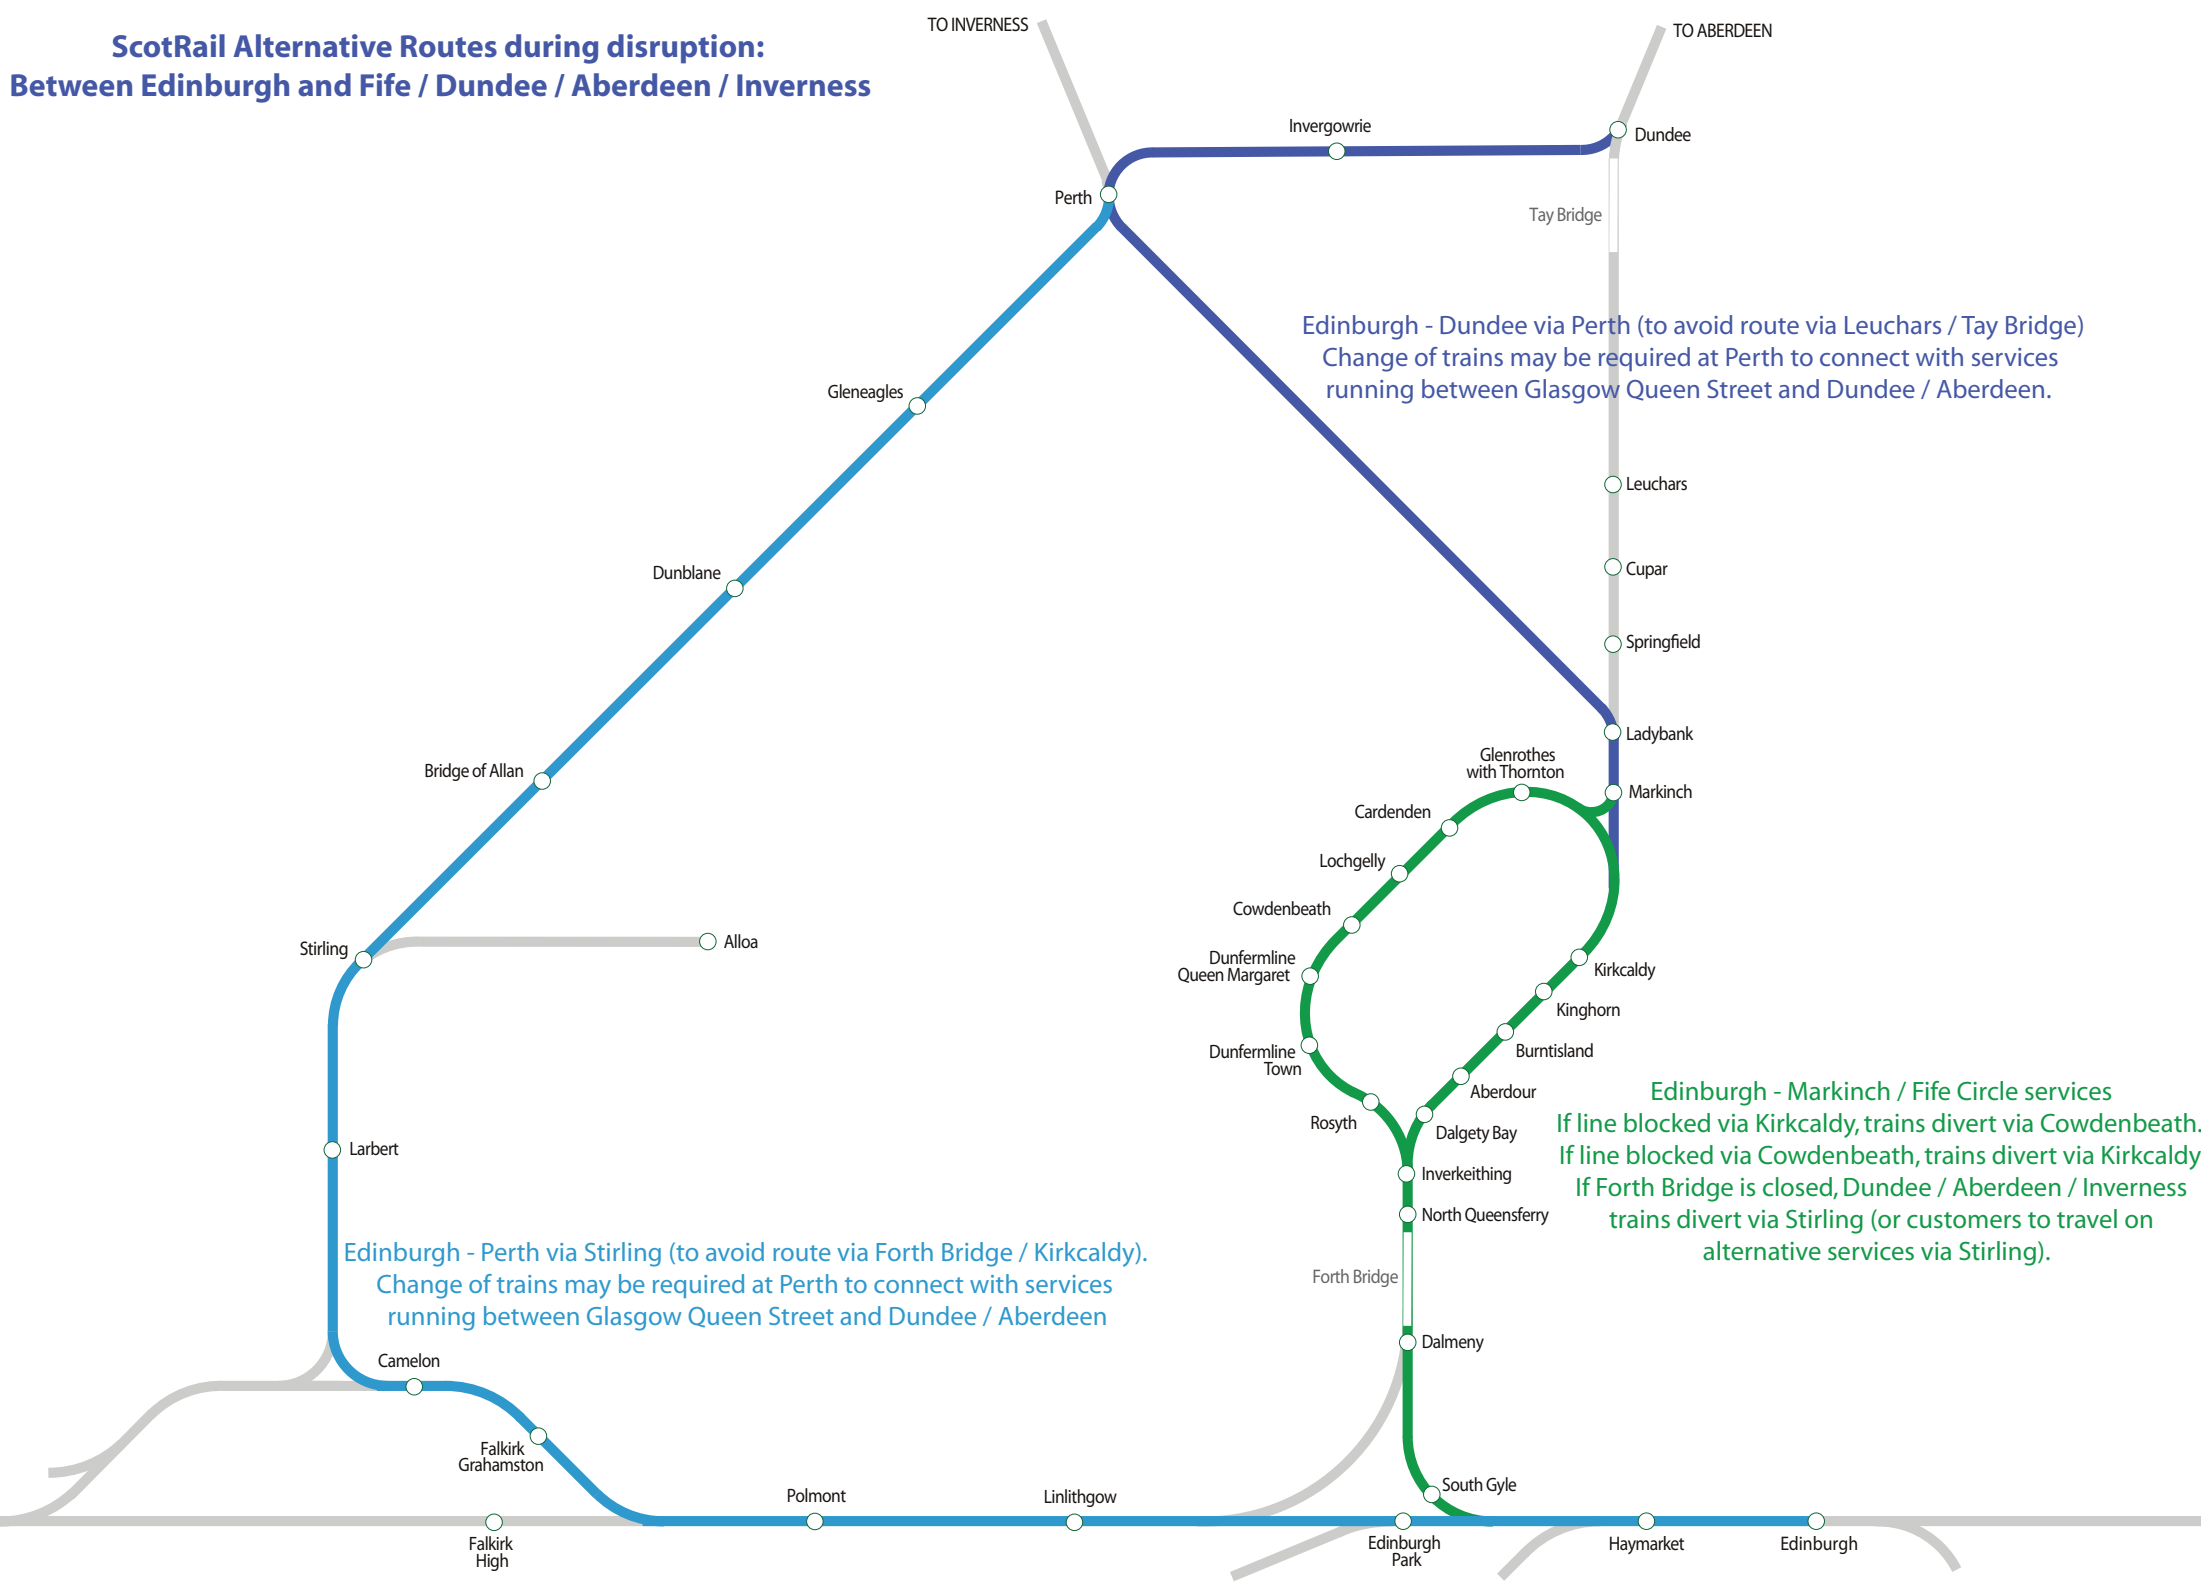

ScotRail Alternative Routes during disruption: Between Edinburgh and Fife / Dundee / Aberdeen / Inverness

Edinburgh - Perth via Stirling (to avoid route via Forth Bridge / Kirkcaldy).
Change of trains may be required at Perth to connect with services running between Glasgow Queen Street and Dundee / Aberdeen

Edinburgh - Dundee via Perth (to avoid route via Leuchars / Tay Bridge)
Change of trains may be required at Perth to connect with services running between Glasgow Queen Street and Dundee / Aberdeen.

Edinburgh - Markinch / Fife Circle services
If line blocked via Kirkcaldy, trains divert via Cowdenbeath.
If line blocked via Cowdenbeath, trains divert via Kirkcaldy.
If Forth Bridge is closed, Dundee / Aberdeen / Inverness trains divert via Stirling (or customers to travel on alternative services via Stirling).