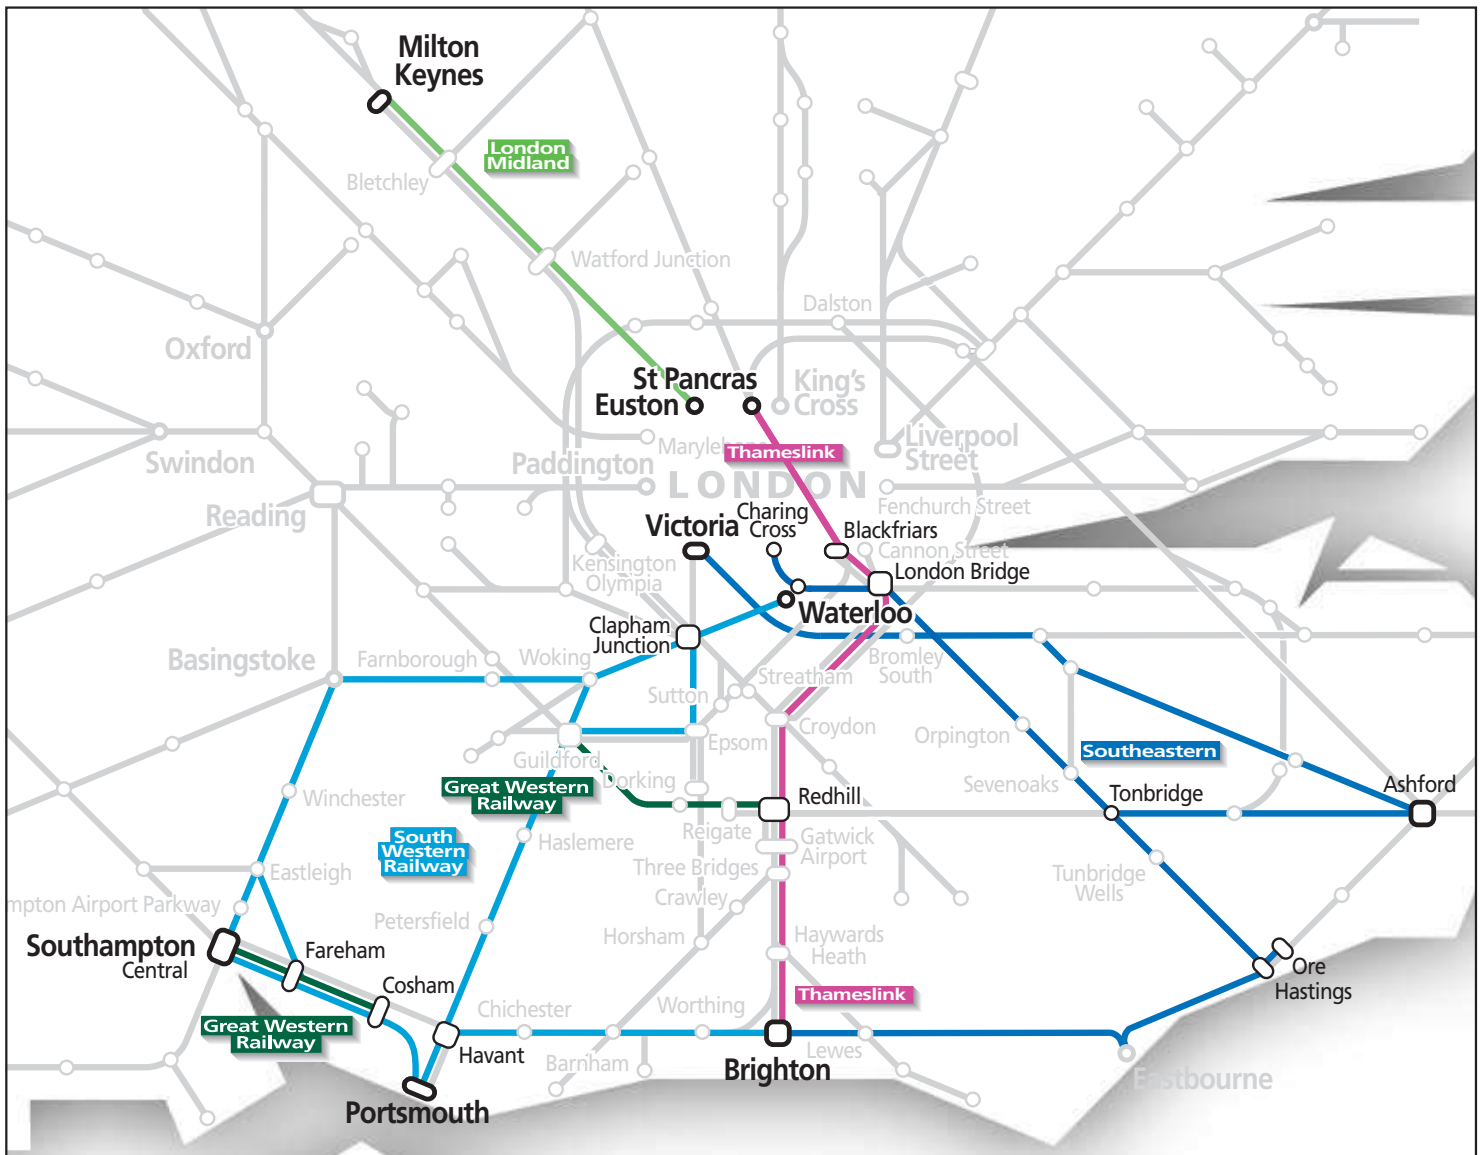

## Regional map

Southern route	Alternative route	Operator
Brighton - London	Brighton - London Bridge / Blackfriars / St Pancras Brighton - Havant - Waterloo Brighton - Hastings - Charing Cross	Thameslink South Western Railway Southeastern
Clapham Jnc - Milton Keynes	Euston - Milton Keynes	London Midland
Southampton / Portsmouth / Havant - Victoria	Southampton / Portsmouth / Havant - Waterloo	South Western Railway
Ashford - Hastings - Victoria via Haywards Heath	Ashford / Hastings - Charing Cross / Victoria	Southeastern
Tonbridge - London via Redhill	Tonbridge - London Bridge / Charing Cross / Victoria	Southeastern
Reigate / Redhill - London	Redhill - Reigate - Waterloo via Guildford	Great Western Railway / South Western Railway
Southampton - Cosham	Southampton - Cosham	Great Western Railway / South Western Railway
Cosham - Brighton	Cosham - Brighton	Great Western Railway

# Alternative routes and ticket acceptance during disruption on Southern London map

Southern route	Alternative route	Operator
Sutton - Victoria	Sutton - Wimbledon - Waterloo	Thameslink / South Western Railway
Sutton - London Bridge via West Croydon	Sutton - Wimbledon - Blackfriars	Thameslink / South Western Railway
East Croydon - Clapham Inc - Victoria	East Croydon - Wimbledon - Waterloo	Tramlink / South Western Railway
Balham - Victoria	Balham - Zone 1 stations	Northern Line
Clapham Inc - Watford Inc	Clapham Inc - Willesden Inc - Watford Inc	London Overground
	Clapham Inc - LU routes shown and any reasonable route within zone 1 - Watford stations	South Western Railway / London Underground / London Midland
Crystal Palace / W Croydon - London Bridge	Crystal Palace / W Croydon - Highbury & Islington	London Overground
Dorking / Epsom - Victoria	Dorking / Epsom - Waterloo	South Western Railway
Peckham Rye - Victoria	Peckham Rye - Victoria	Southeastern
East Croydon - Victoria / London Bridge	E Croydon - Elmers End / Beckenham Jnc - Charing Cross	Tramlink / Southeastern