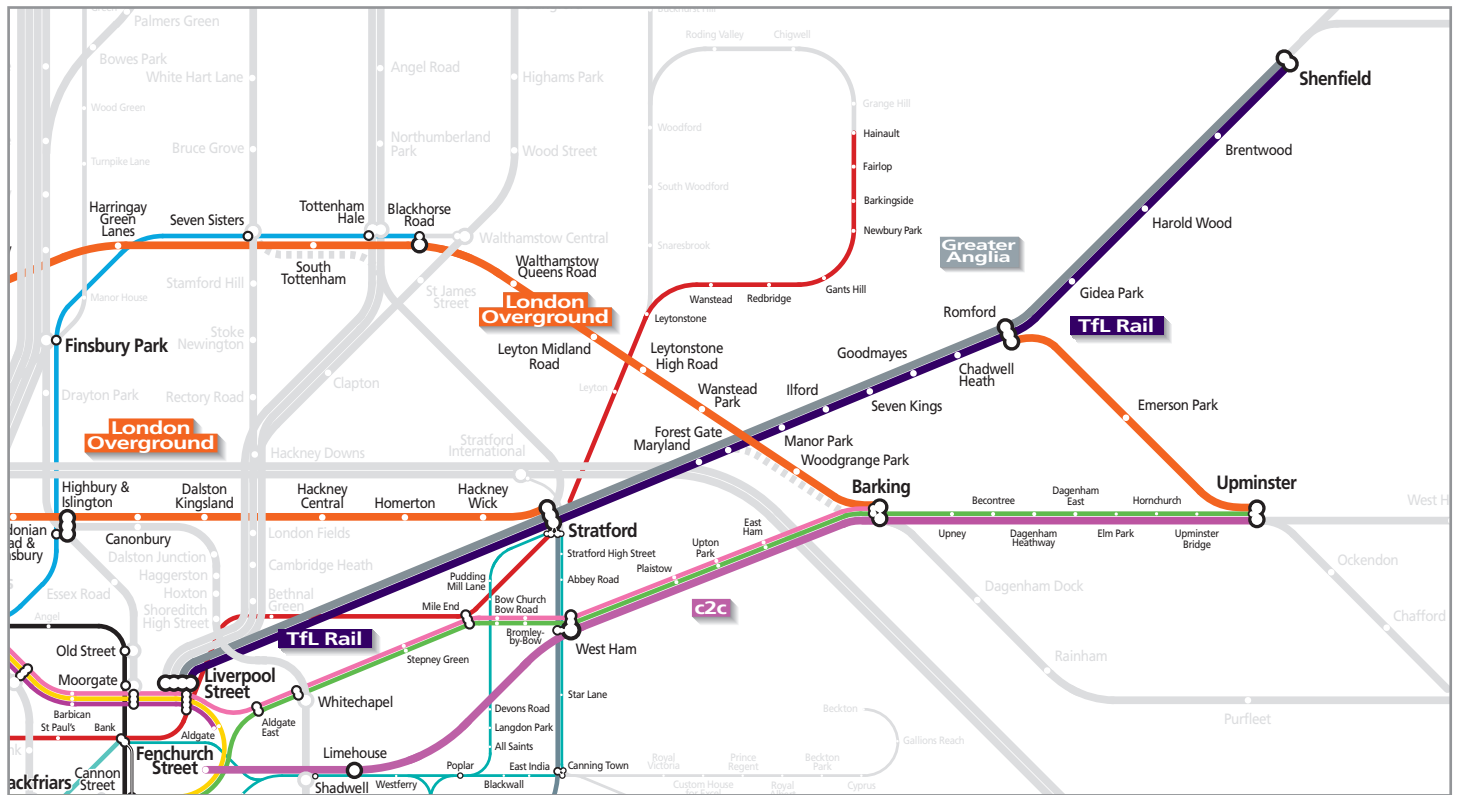

Alternative routes during disruption on TfL Rail

Alternative route	Operator
Liverpool Street - Stratford - Shenfield	Greater Anglia
Fenchurch Street - Barking - Upminster	c2c
Zone 1 and reasonable routes	DLR
On reasonable routes	London Buses
On reasonable routes	London Overground
Zone 1 and reasonable routes	London Underground