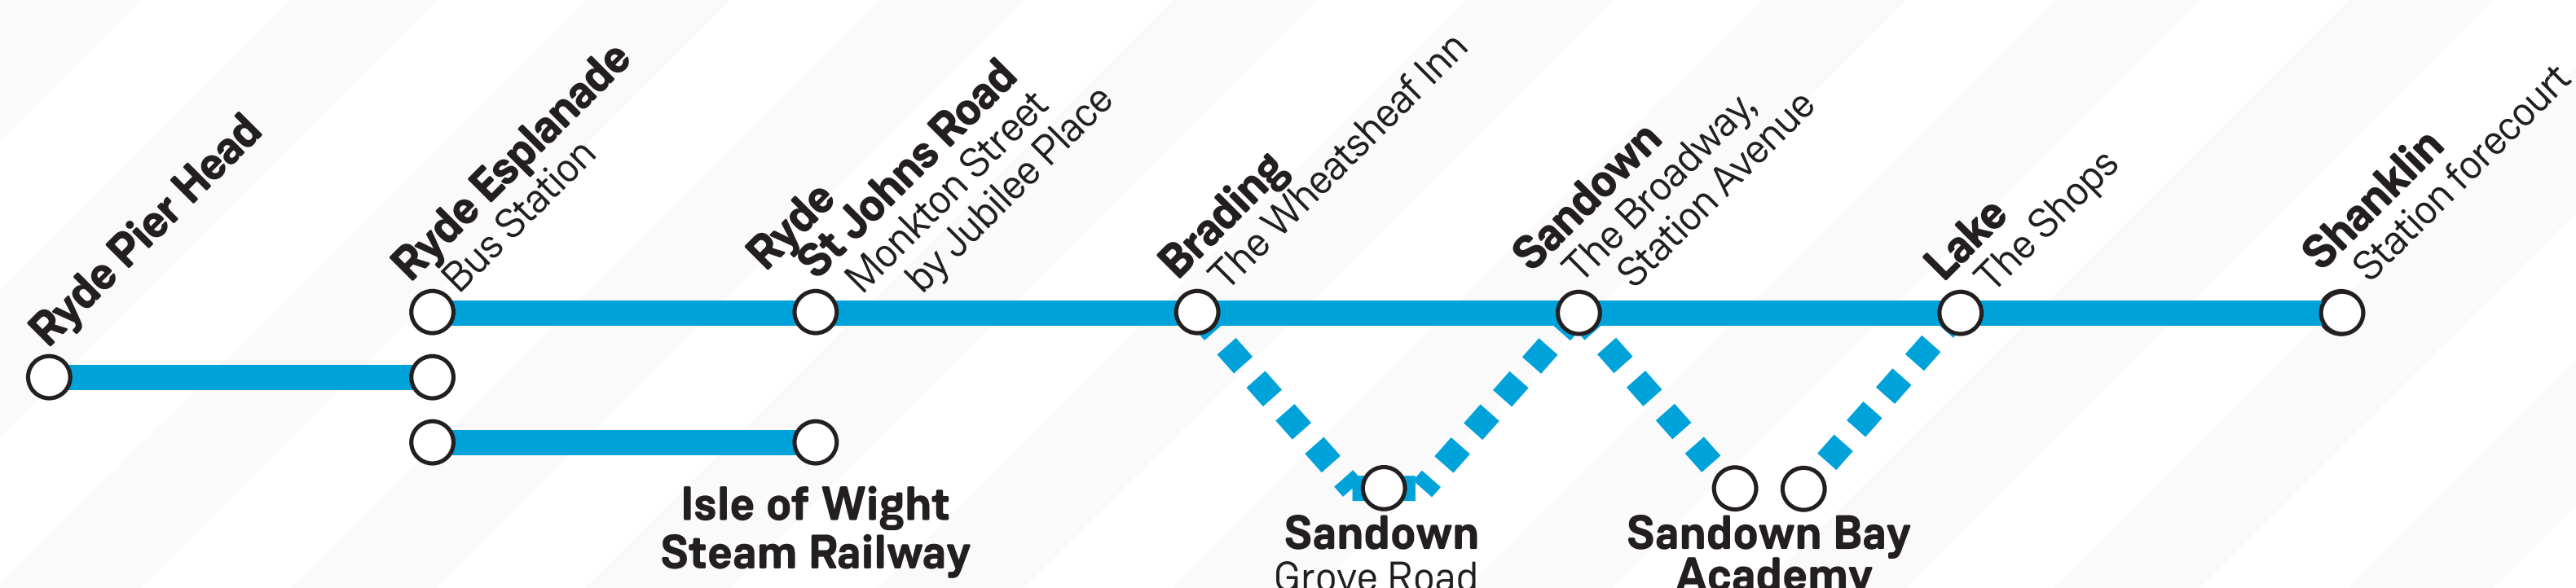

# 17 May until late Summer 2021

## BUS REPLACEMENT SERVICE

**Ryde Pier Head - Ryde Esplanade - subject to Wightlink services operating**  
**Ryde Esplanade - Ryde St Johns Road - Brading - Sandown - Lake - Shanklin**

Buses run to the Isle of Wight Steam Railway from Ryde Bus Station on the hour between 1000 - 1600