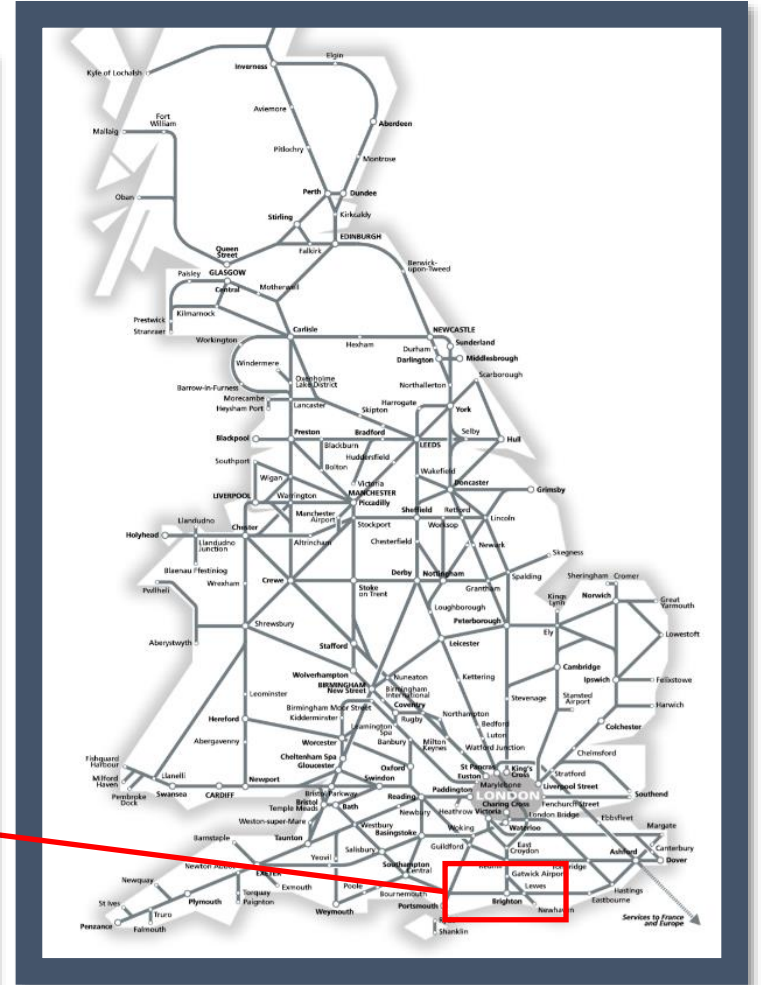

Failure of the electricity supply between Lewes and Brighton

TOC affected: Southern

Key:

Disruption