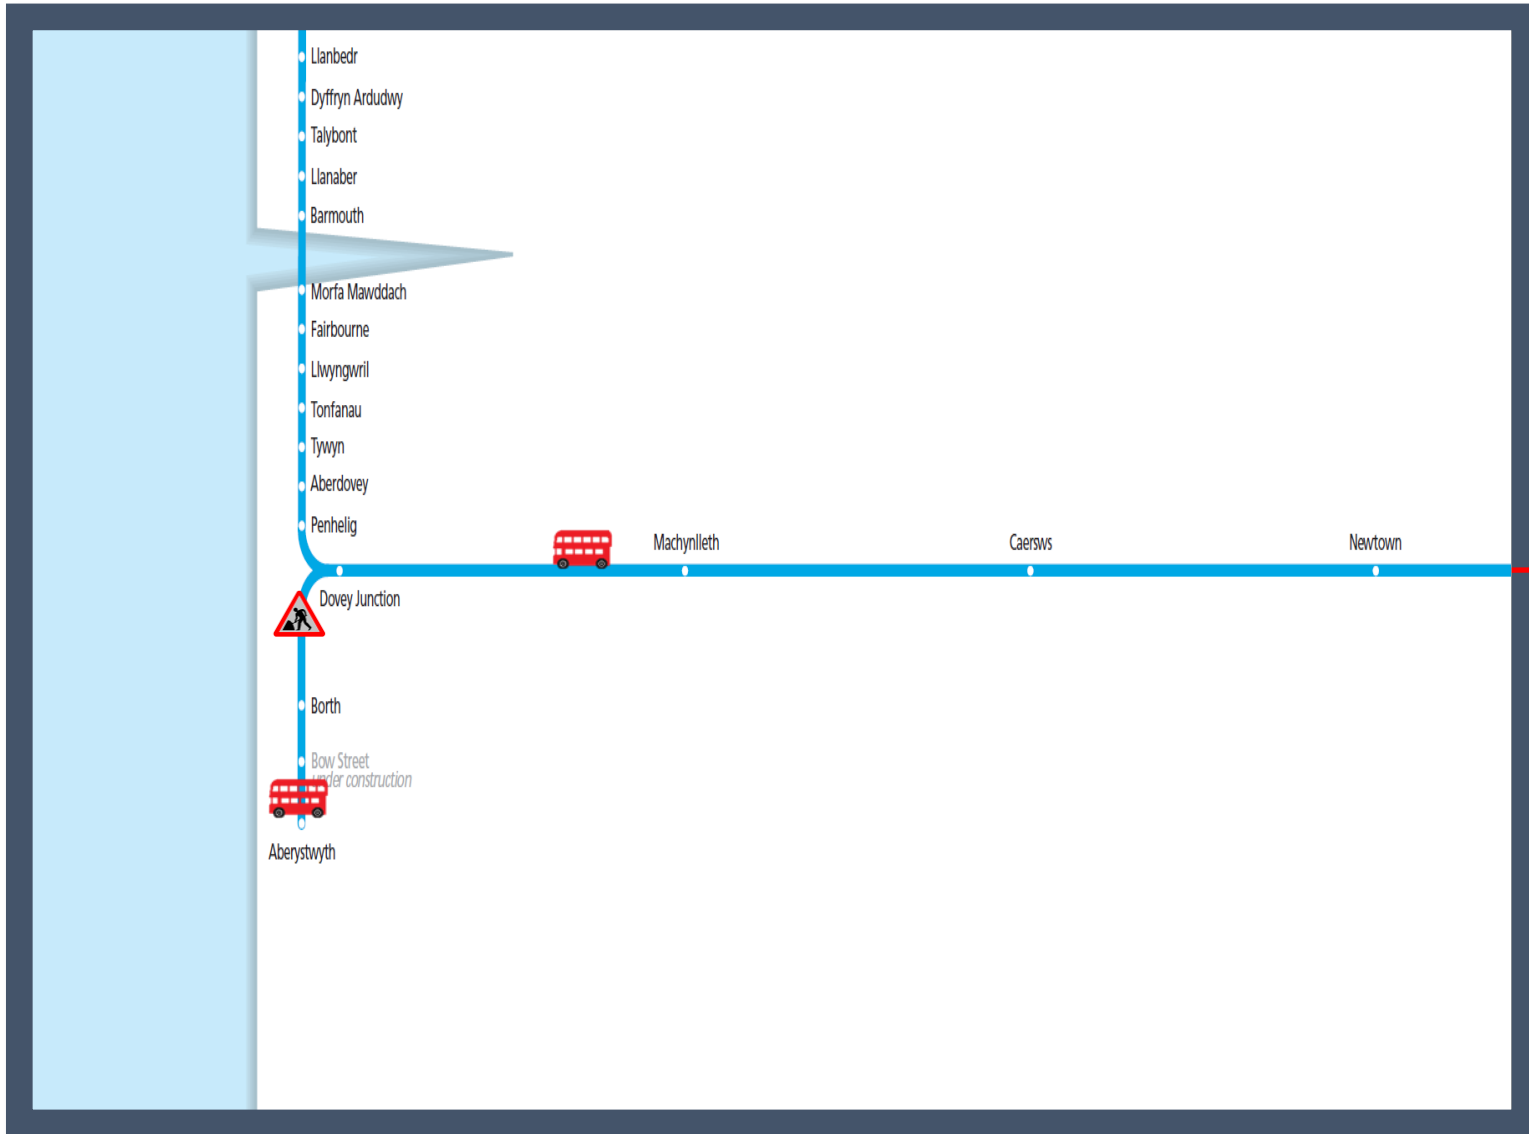

# Buses replace trains between Machynlleth and Aberystwyth

## TOC affected Transport for Wales

### Key:

Engineering Works

Bus Replacement Services