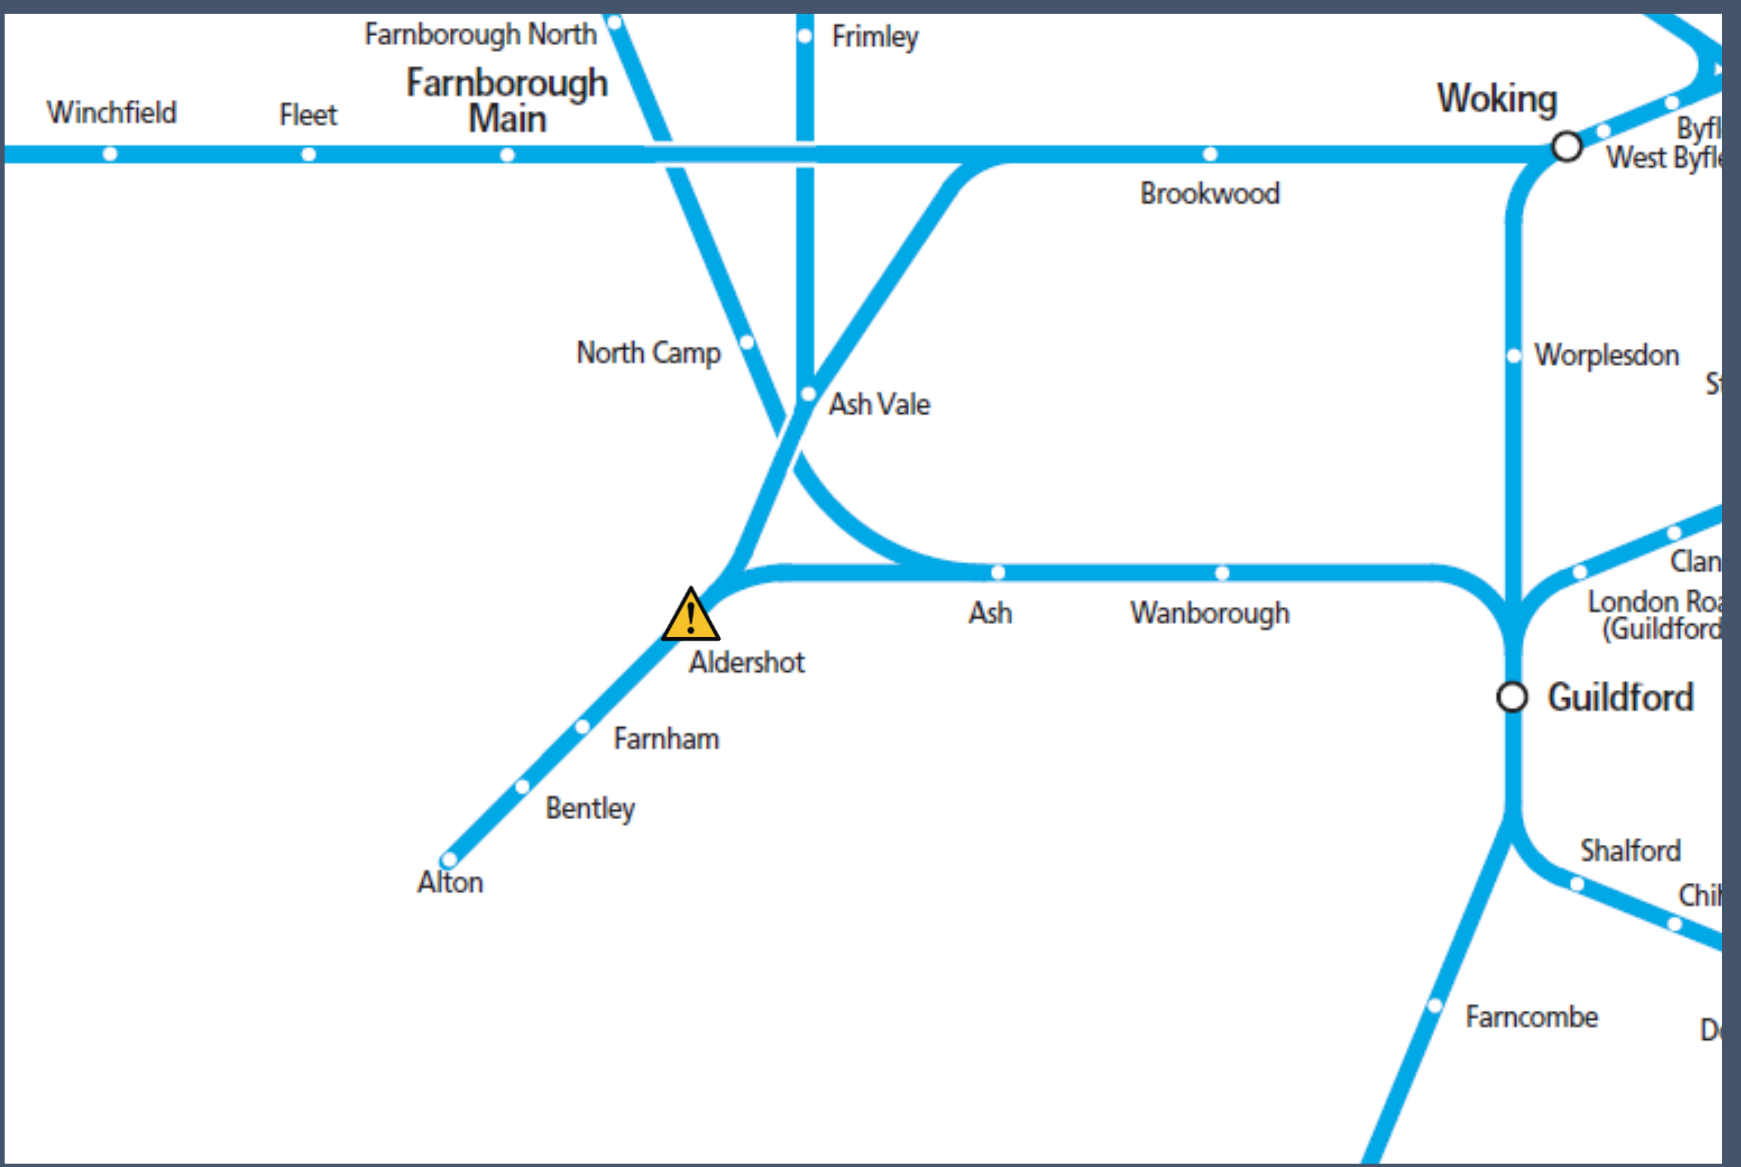

# A trespass incident at Aldershot

TOC affected: South Western Railway

Key:

	Disruption
---	------------