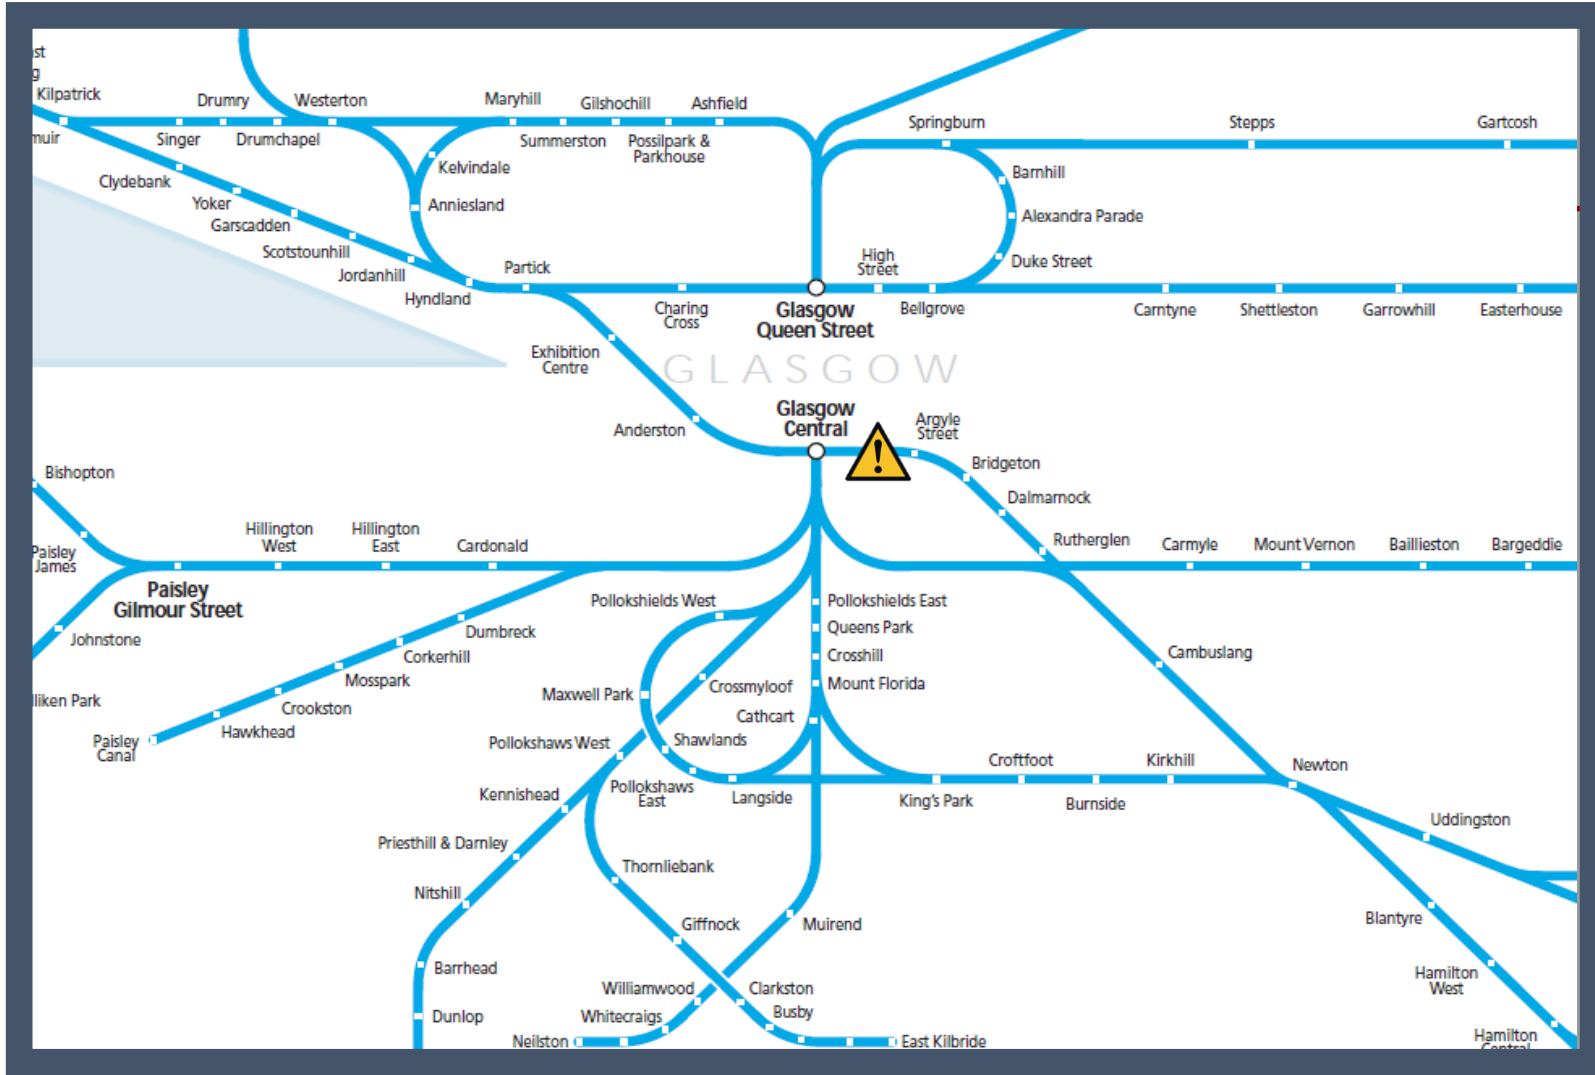

A fault on a train at Argyle Street

TOC affected: ScotRail

Key:

Disruption