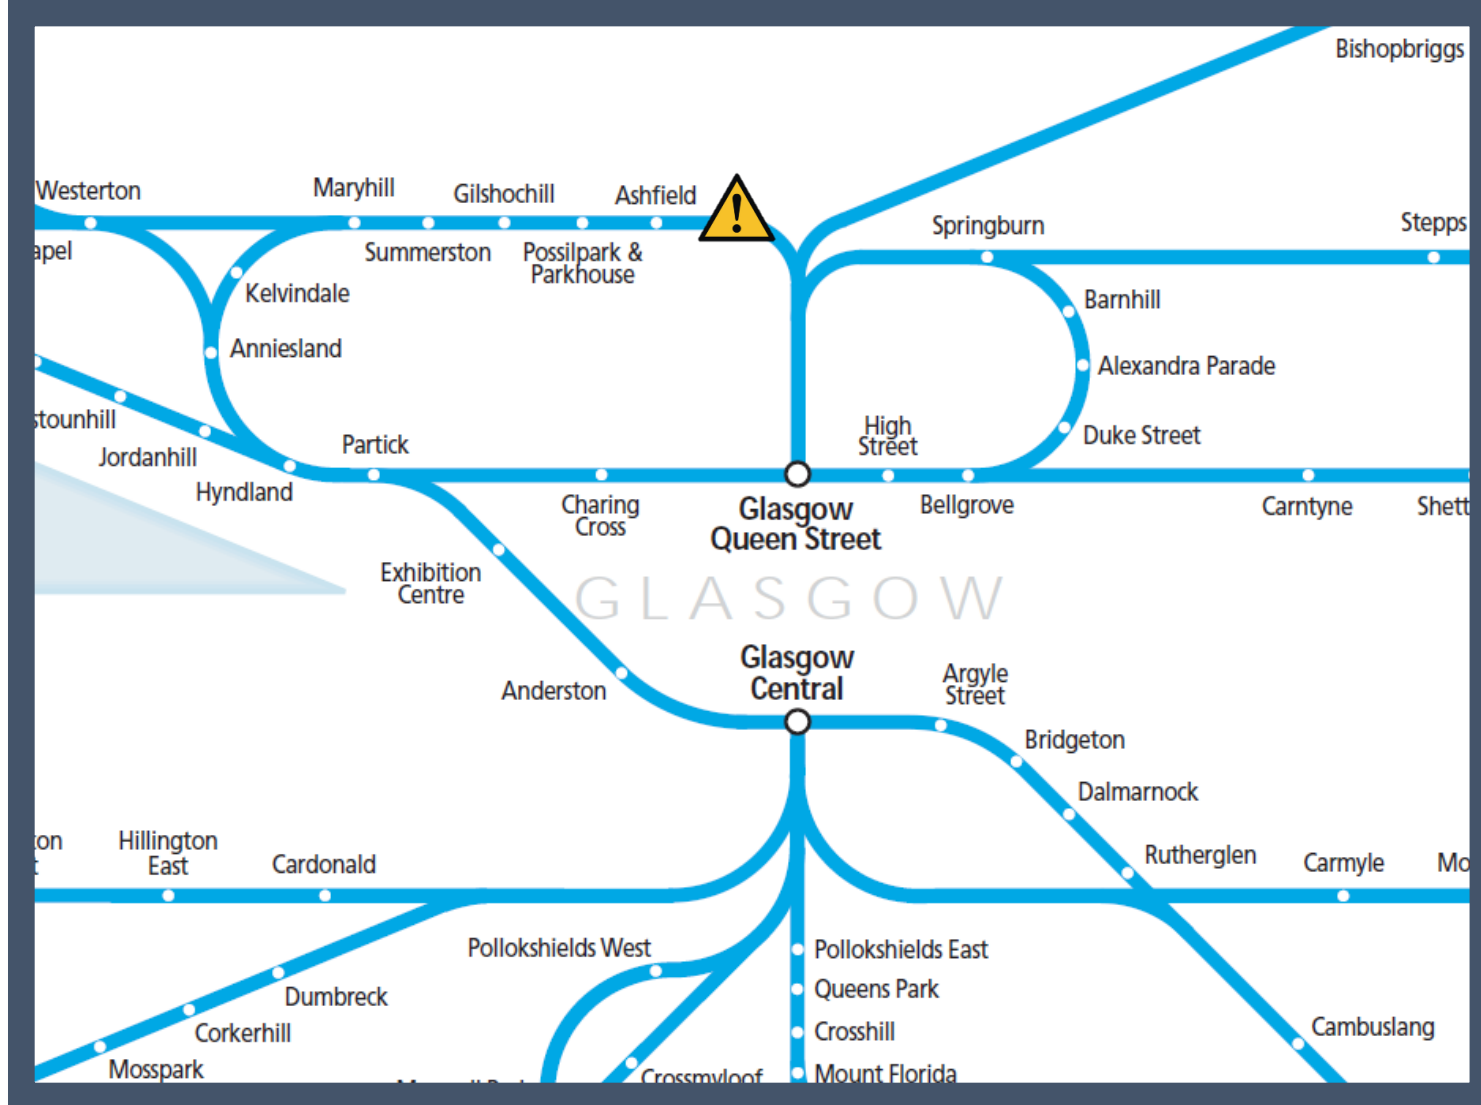

A fault with the signalling system between Glasgow Queen Street and Ashfield
TOC affected: ScotRail

Key:

	Disruption
--	------------