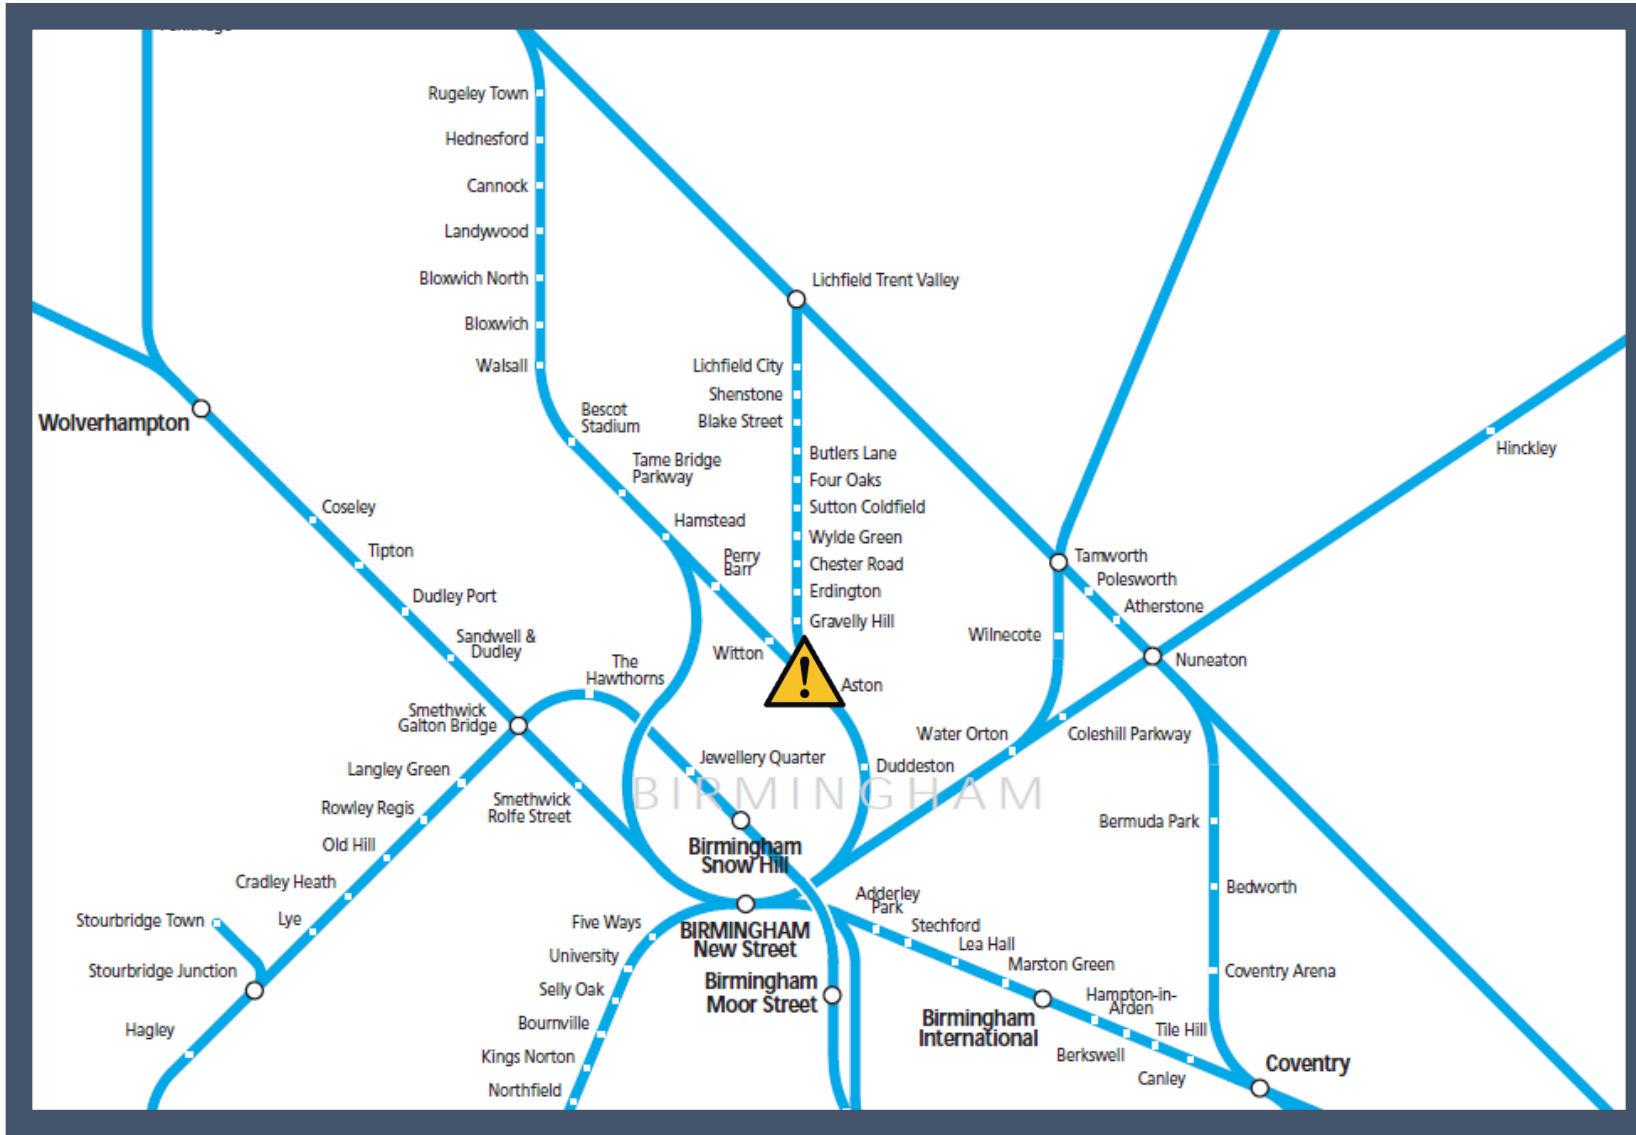

An operational incident at Aston

TOCs affected: London Northwestern Railway; West Midlands Railway

Key:

Disruption