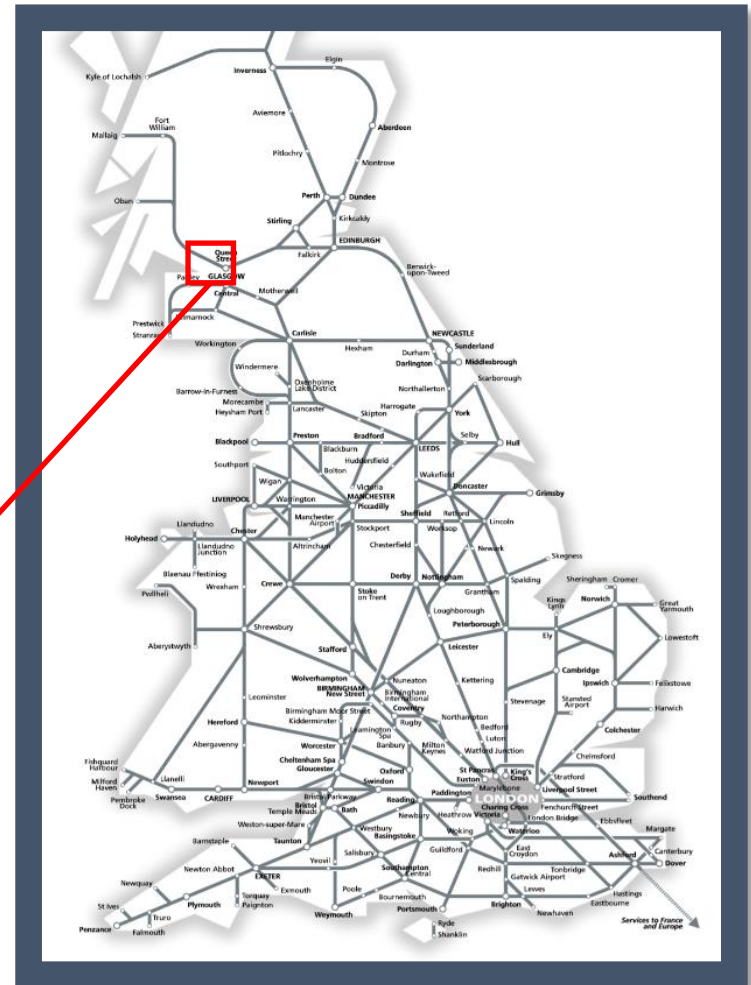

Buses replace trains between Dumbarton Central and Balloch

TOC affected ScotRail

Key:

	Engineering Works
	Bus Replacement Services