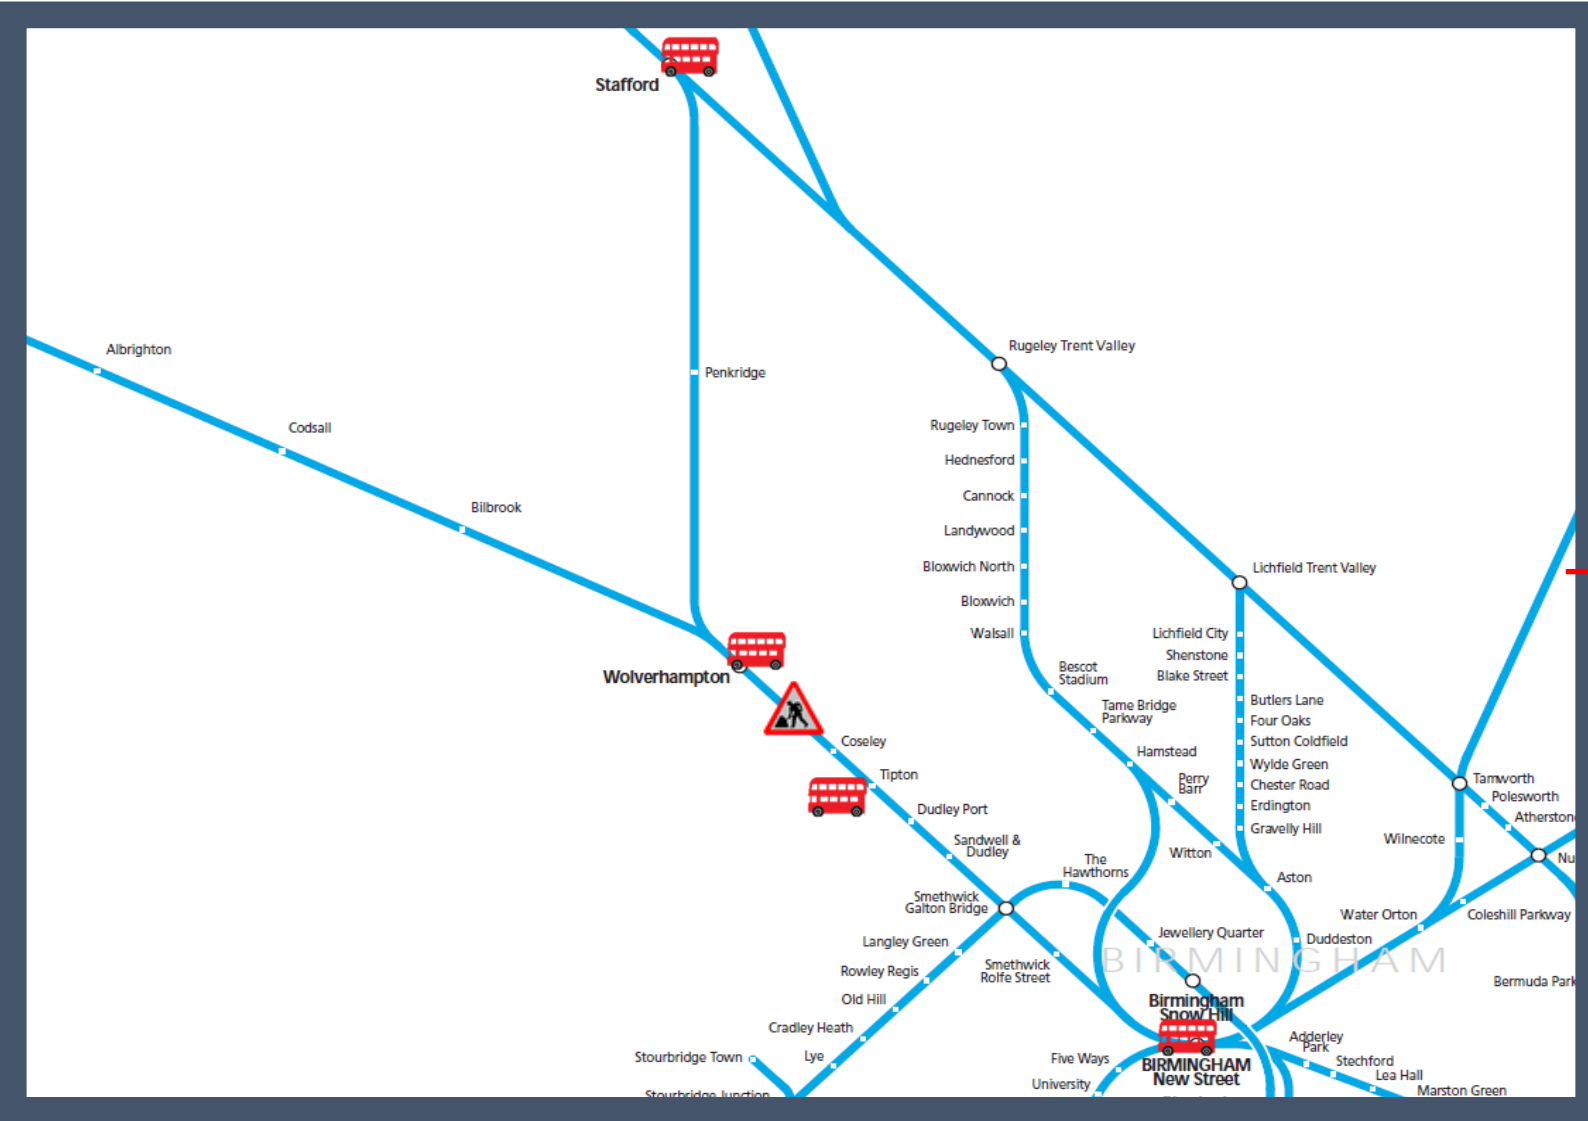

Amended service between Wolverhampton and Birmingham New Street

TOCs affected: Avanti West Coast, CrossCountry, London Northwestern Railway, Transport for Wales, West Midlands Railway

Key:	
	Engineering Works
	Bus Replacement Services