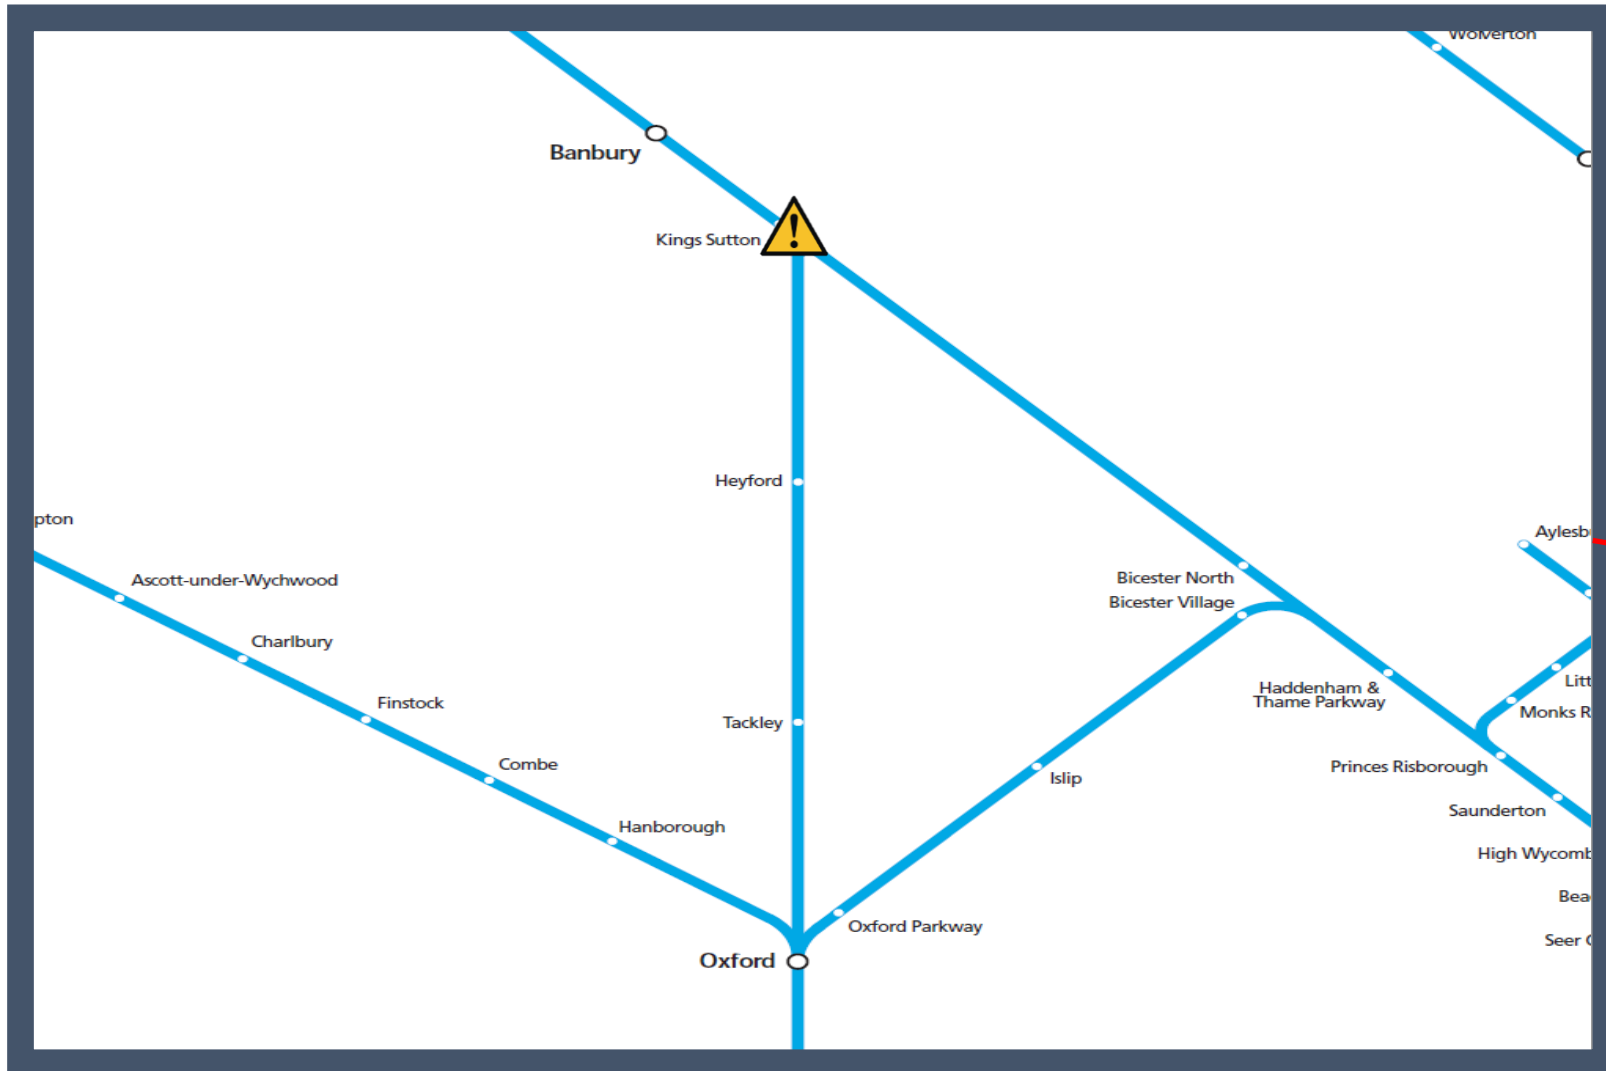

A fault with the signalling system between Oxford / Bicester North and Banbury

TOCs affected: Chiltern Railways, CrossCountry, Great Western Railway

Key:

	Disruption
---	------------