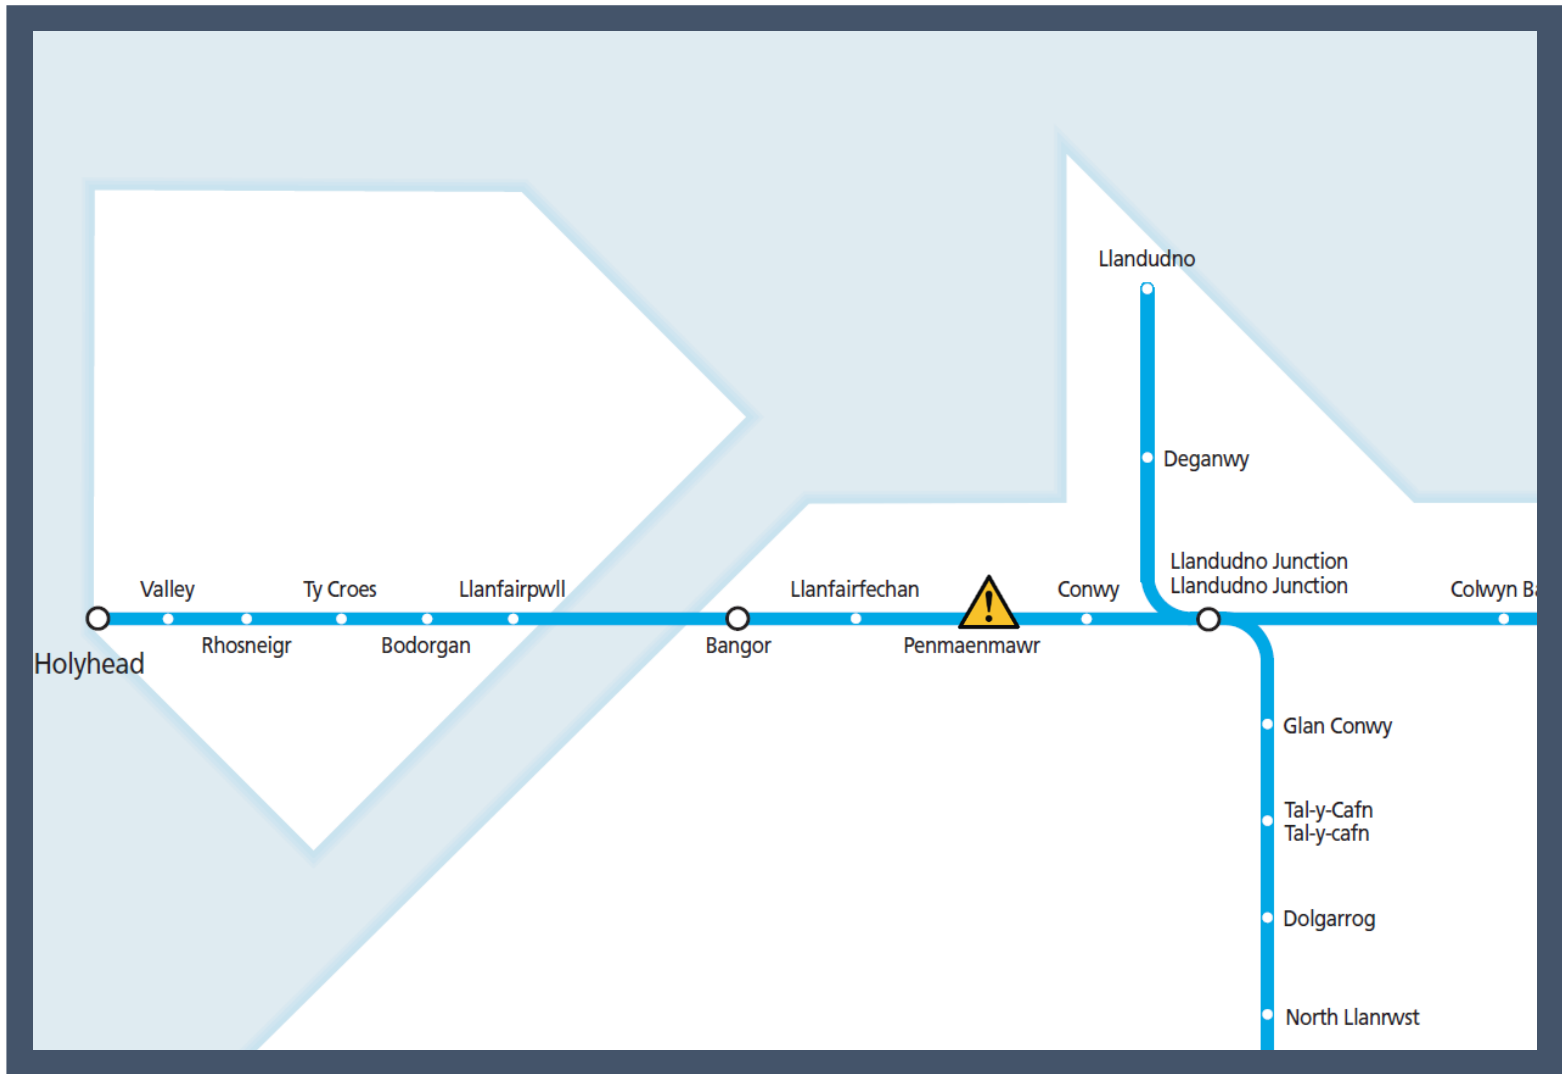

A fault with the signalling system between Llandudno Junction and Bangor

TOCs affected: Avanti West Coast, Transport for Wales

Key:

	Disruption
--	------------