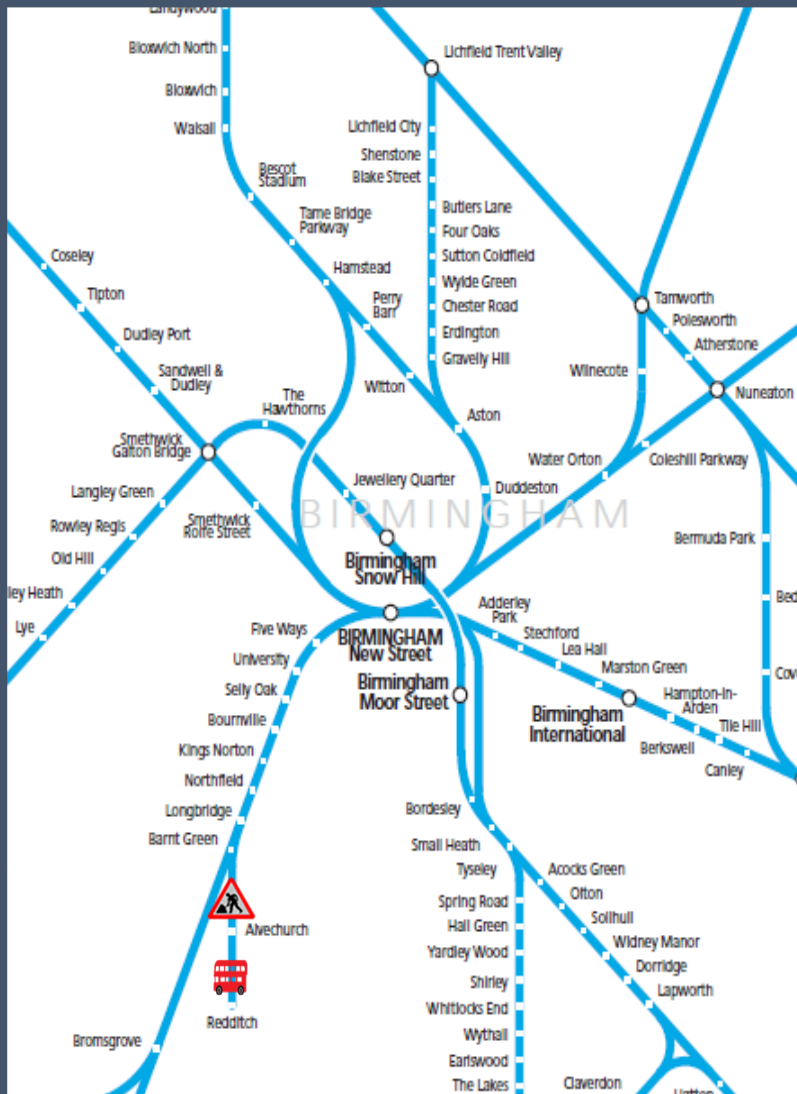

Buses replace trains between Barnt Green and Redditch

TOC affected: West Midlands Railway

Key:

Engineering Works

Bus Replacement Services