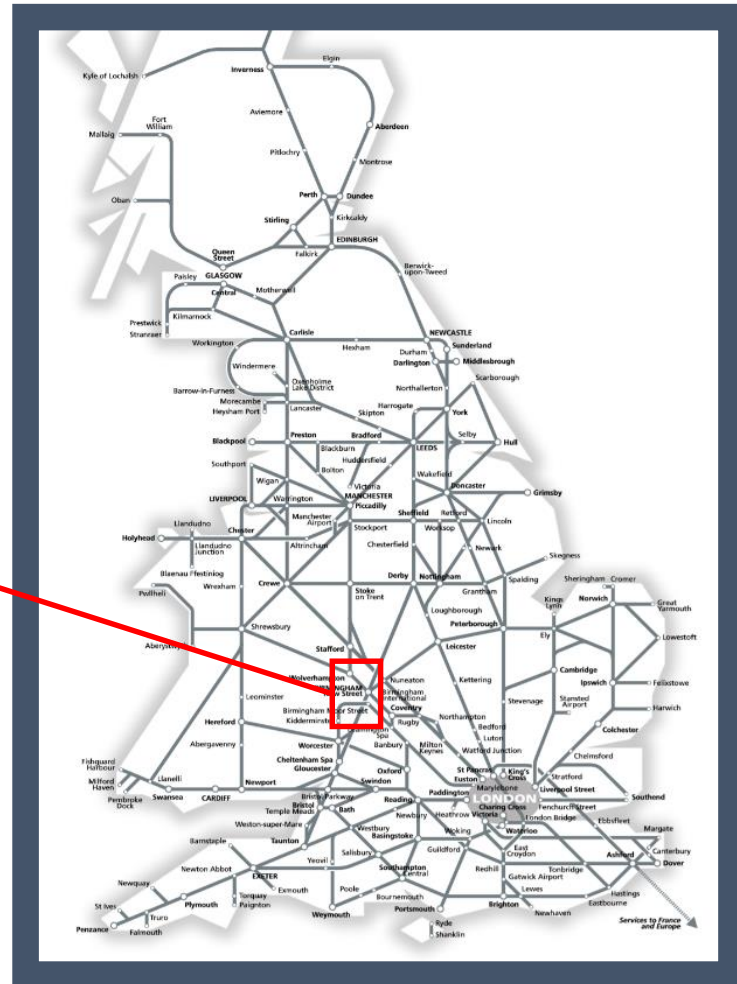

Buses replace trains between Barnt Green and Redditch

TOC affected: West Midlands Railway

Key:

Engineering Works

Bus Replacement Services