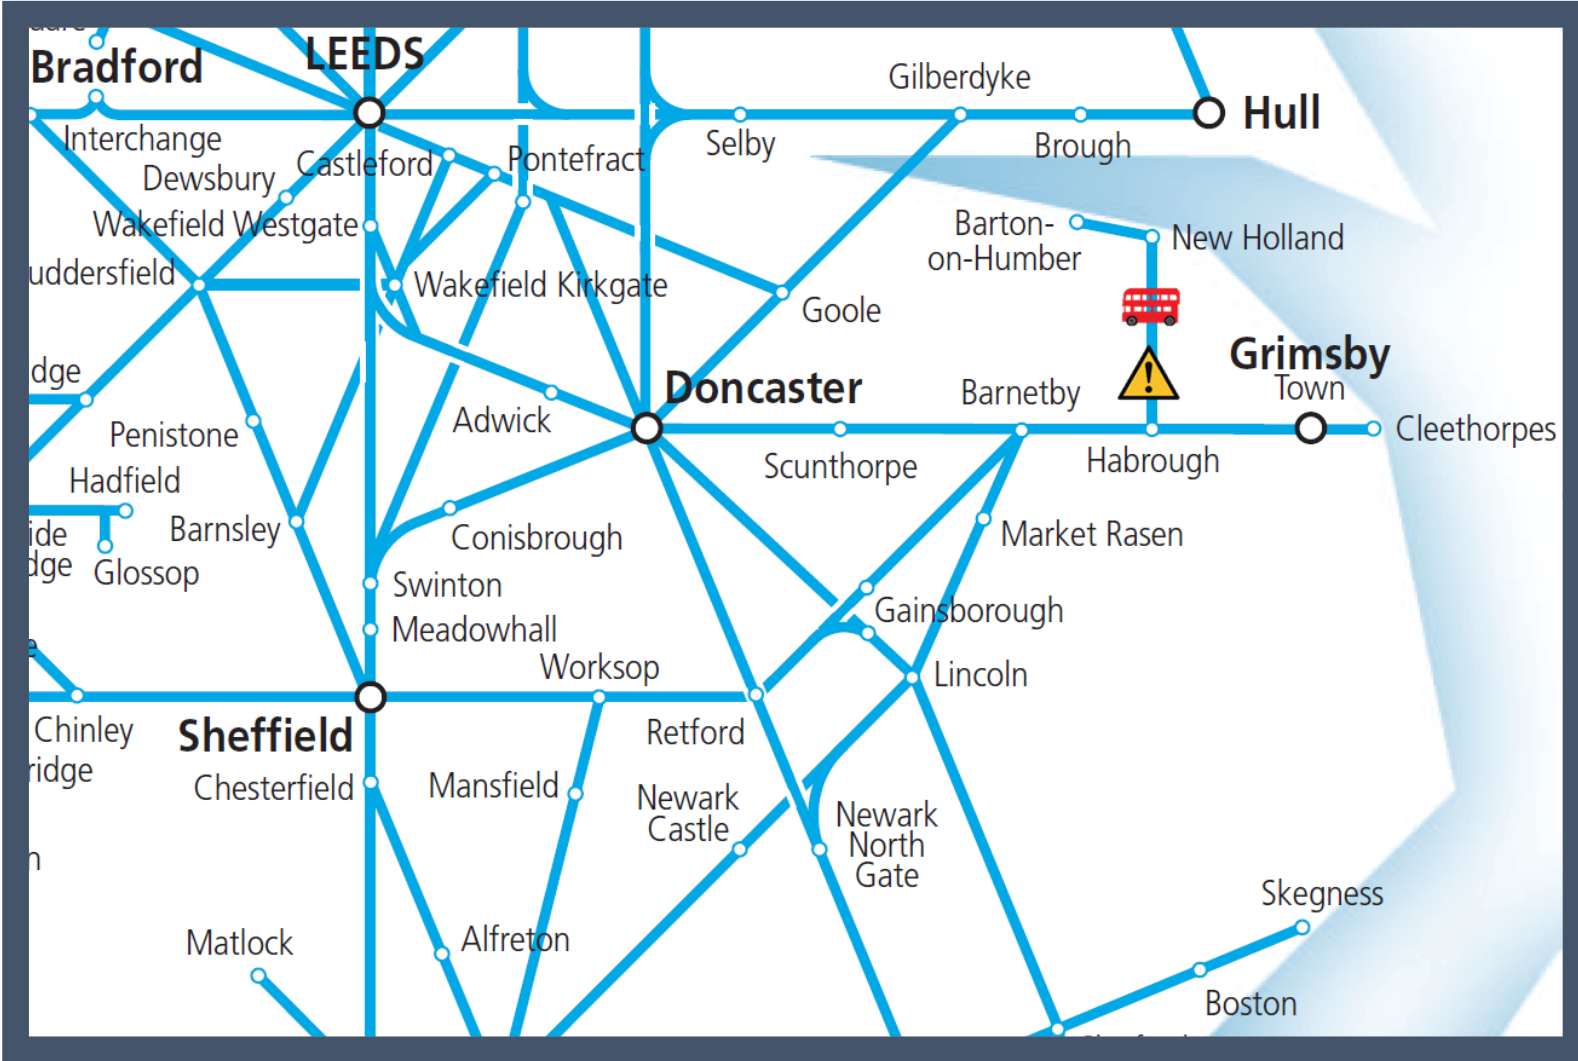

A fault on the train which runs between Cleethorpes and Barton-on-Humber

TOC affected: East Midlands Railway

Key:

Disruption

Bus Replacement Service