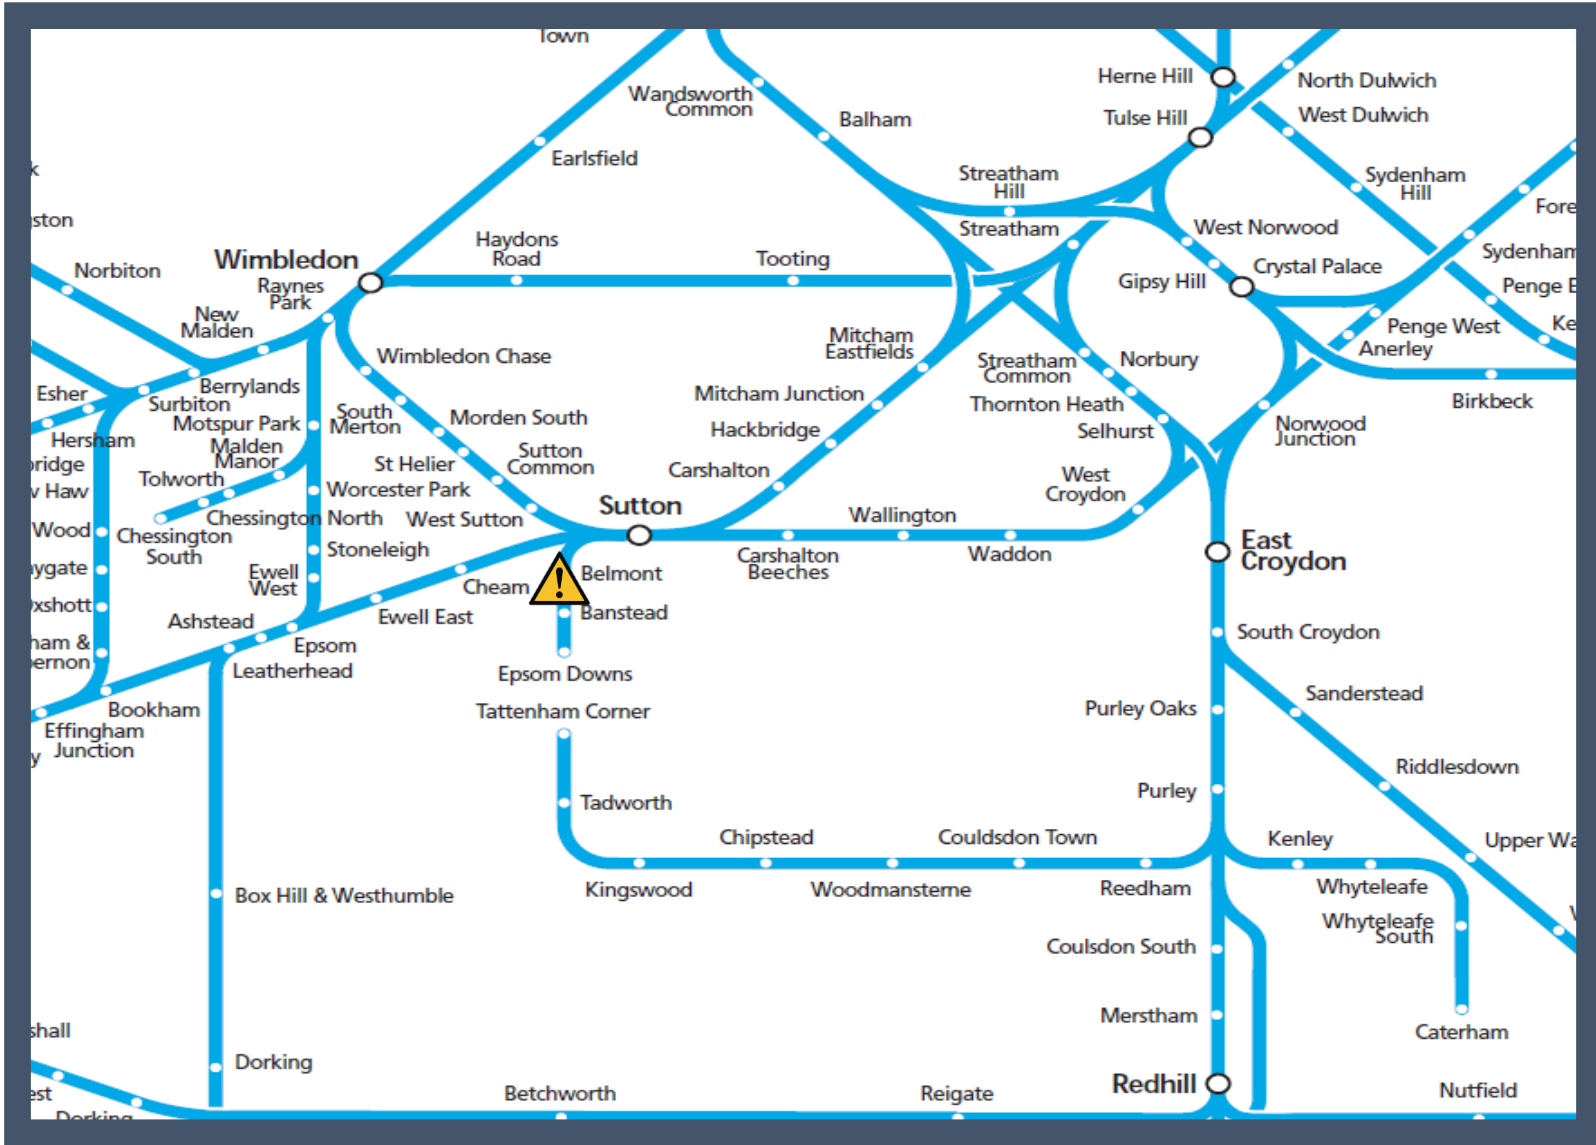

Flooding at Belmont TOC affected: Southern

Key:

Disruption