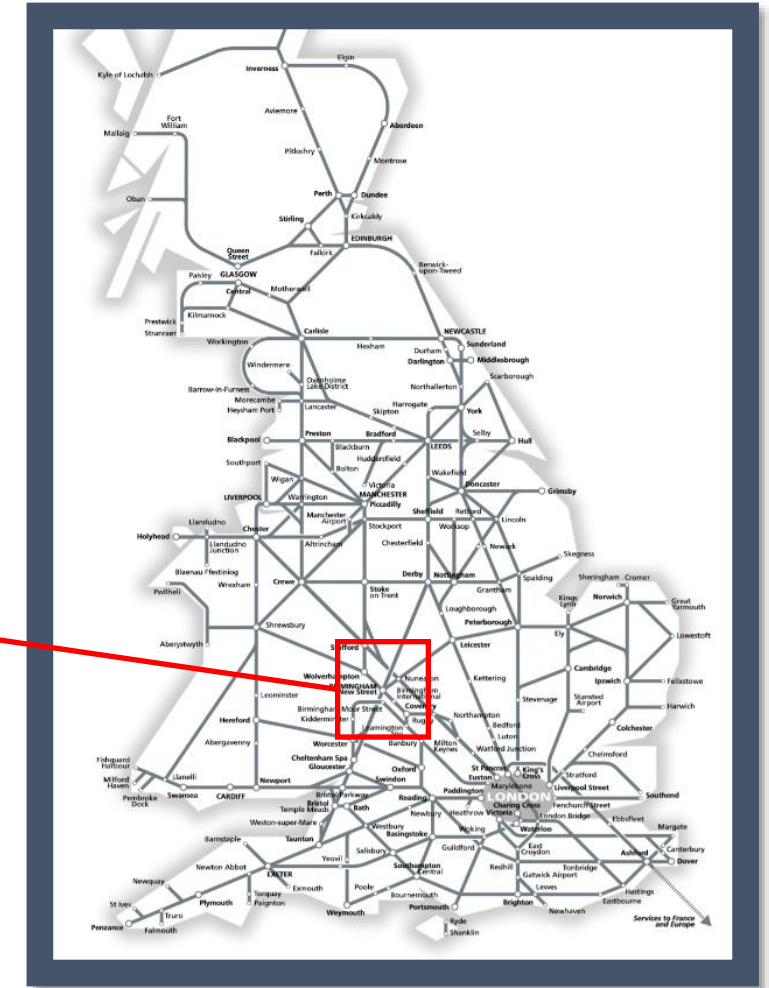

# A fault on a train between Birmingham International and Birmingham New Street

TOC affected: Avanti West Coast; CrossCountry; London Northwestern Railway; Transport for Wales; West Midlands Railway

Key: