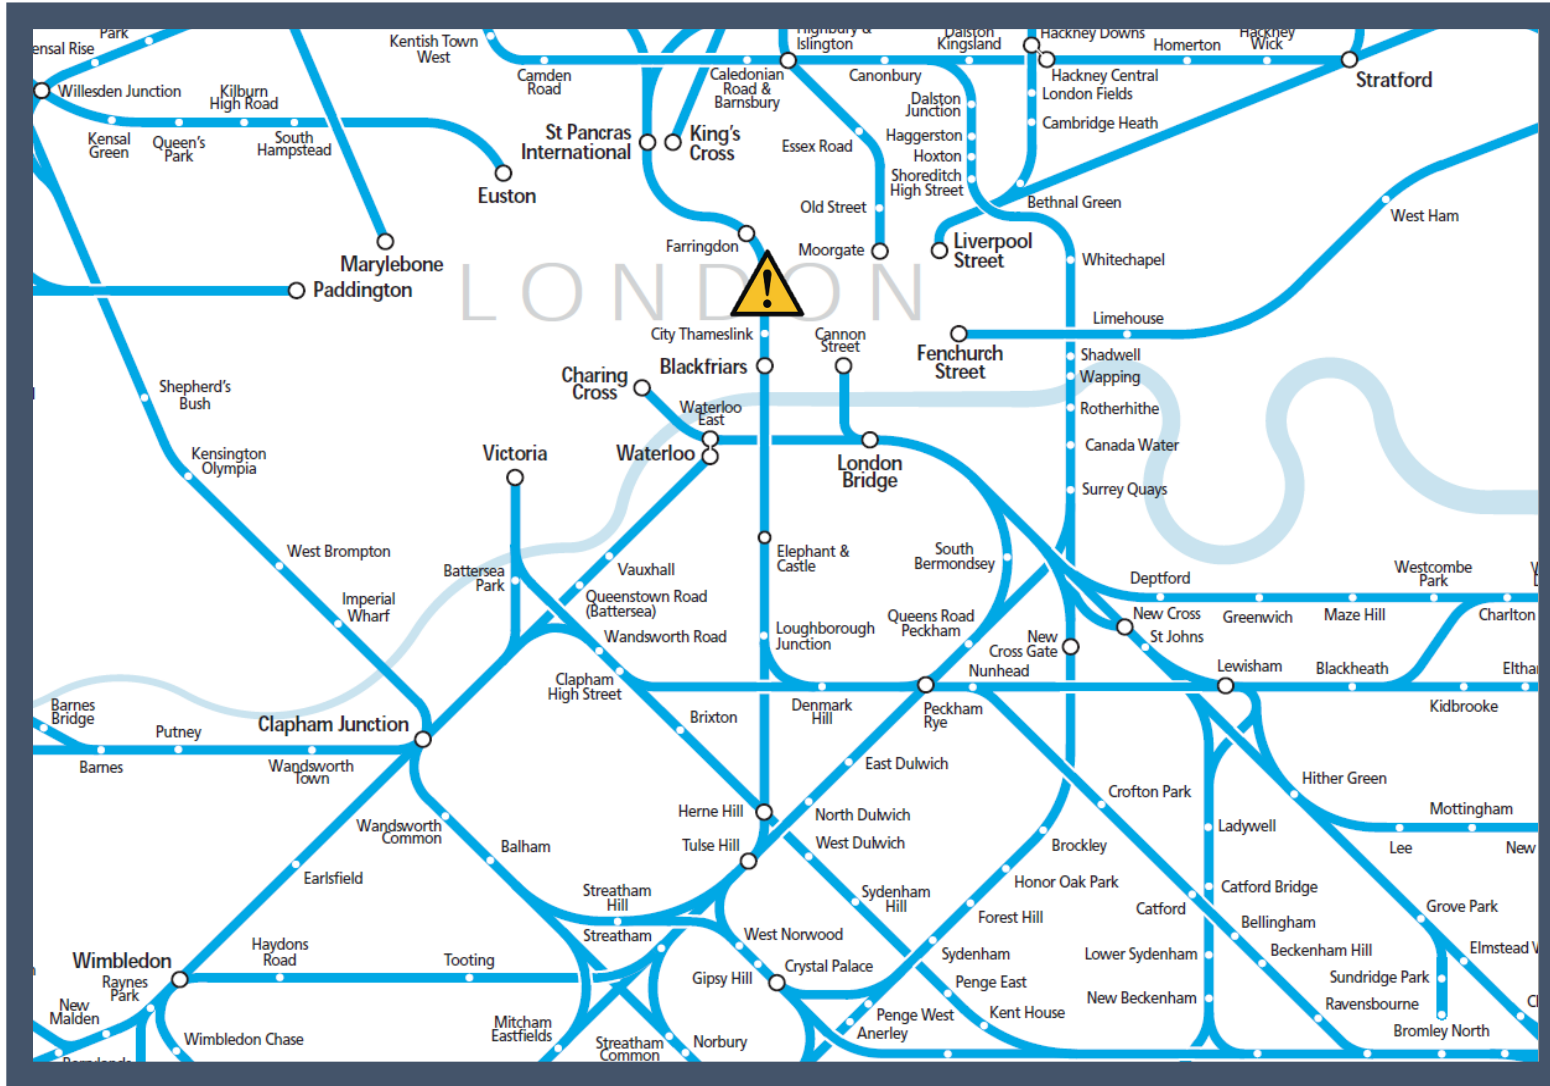

A fault on a train between London Blackfriars and London St Pancras International TOC affected: Thameslink

Key:

	Disruption
---	------------