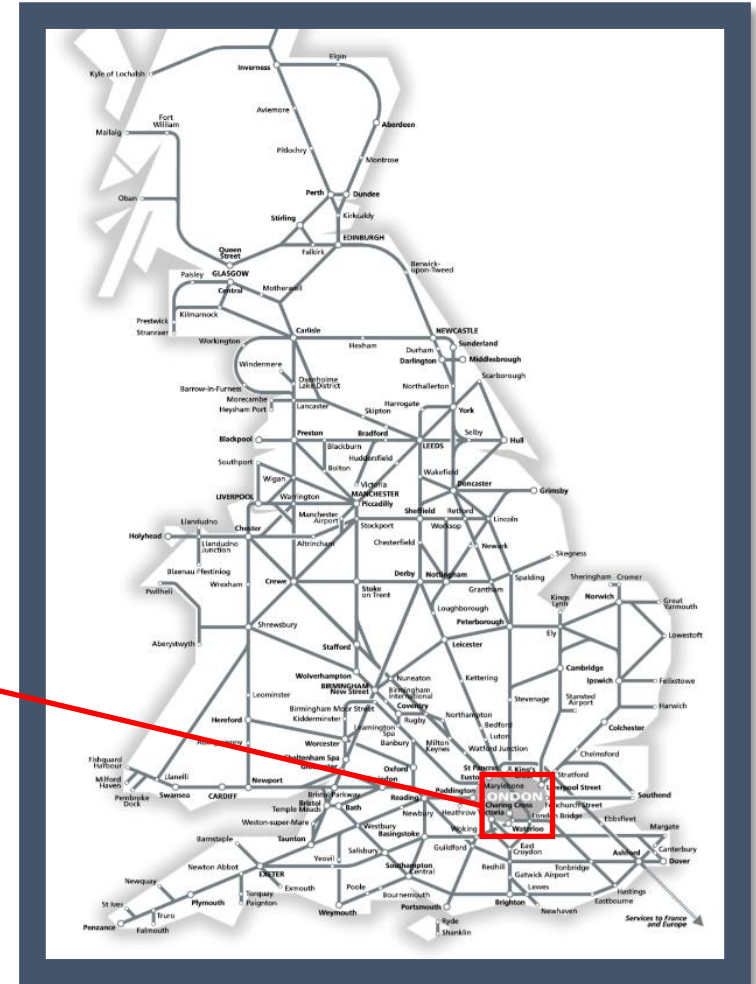

A fault on a train between London Blackfriars and London St Pancras International TOC affected: Thameslink

Key:

	Disruption
---	------------