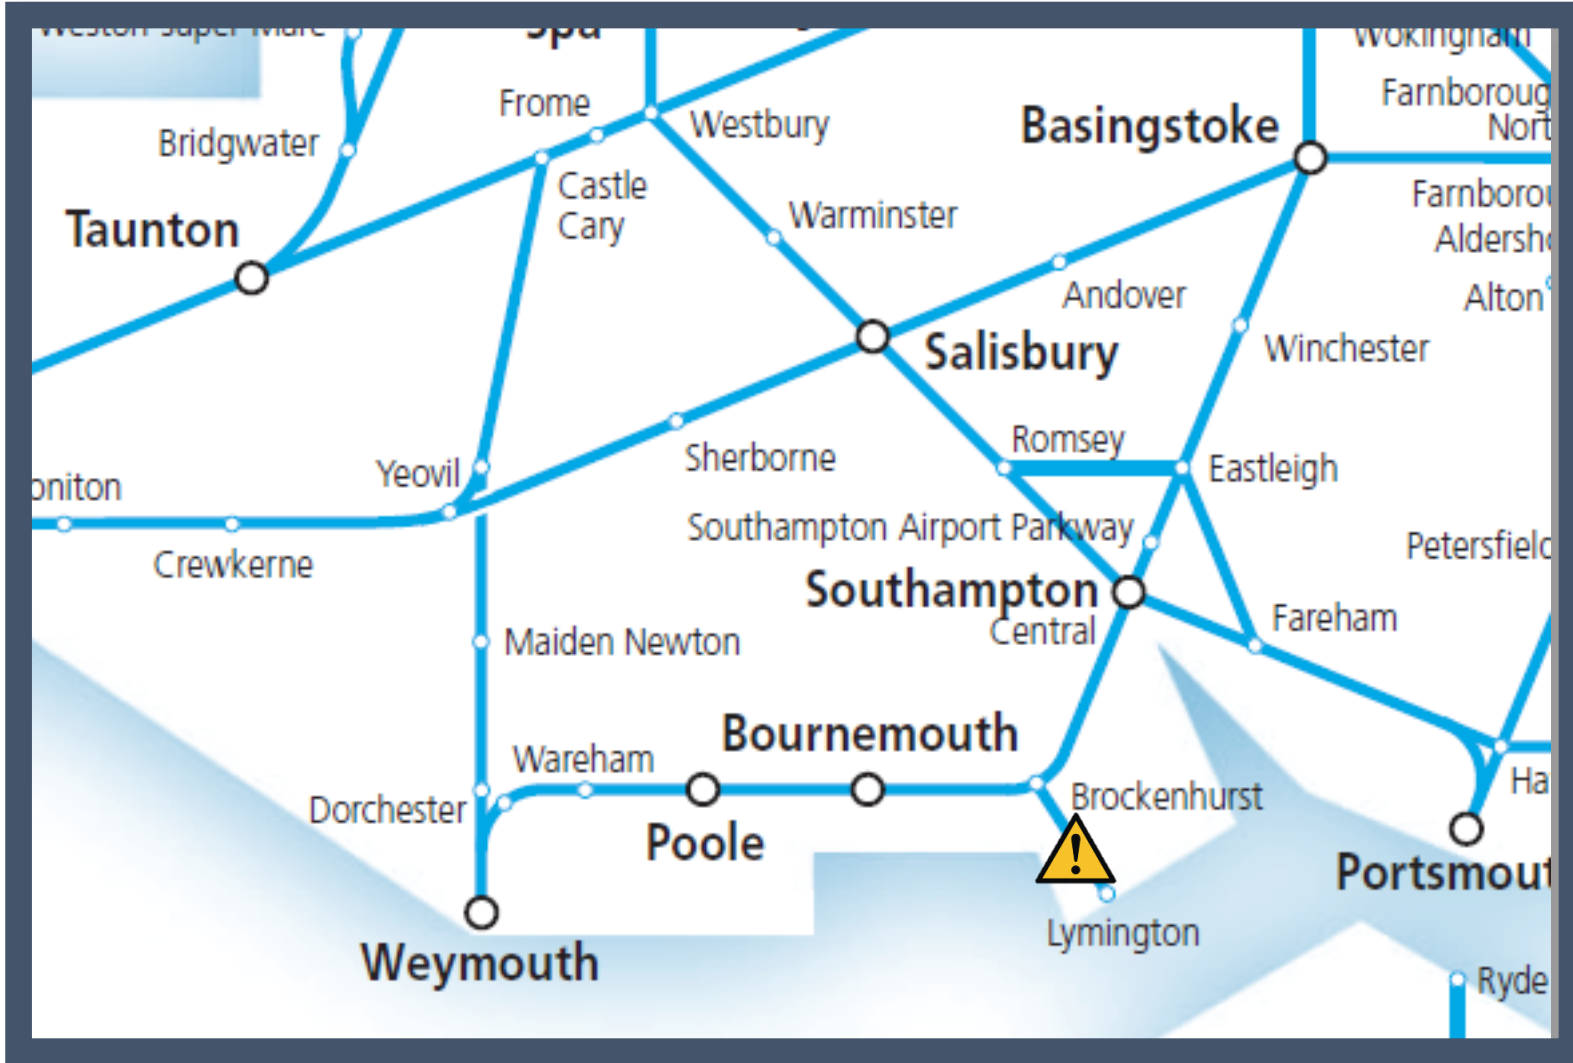

A safety inspection of the track between Brockenhurst and Lymington Pier TOC affected: South Western Railway

Key:

Disruption