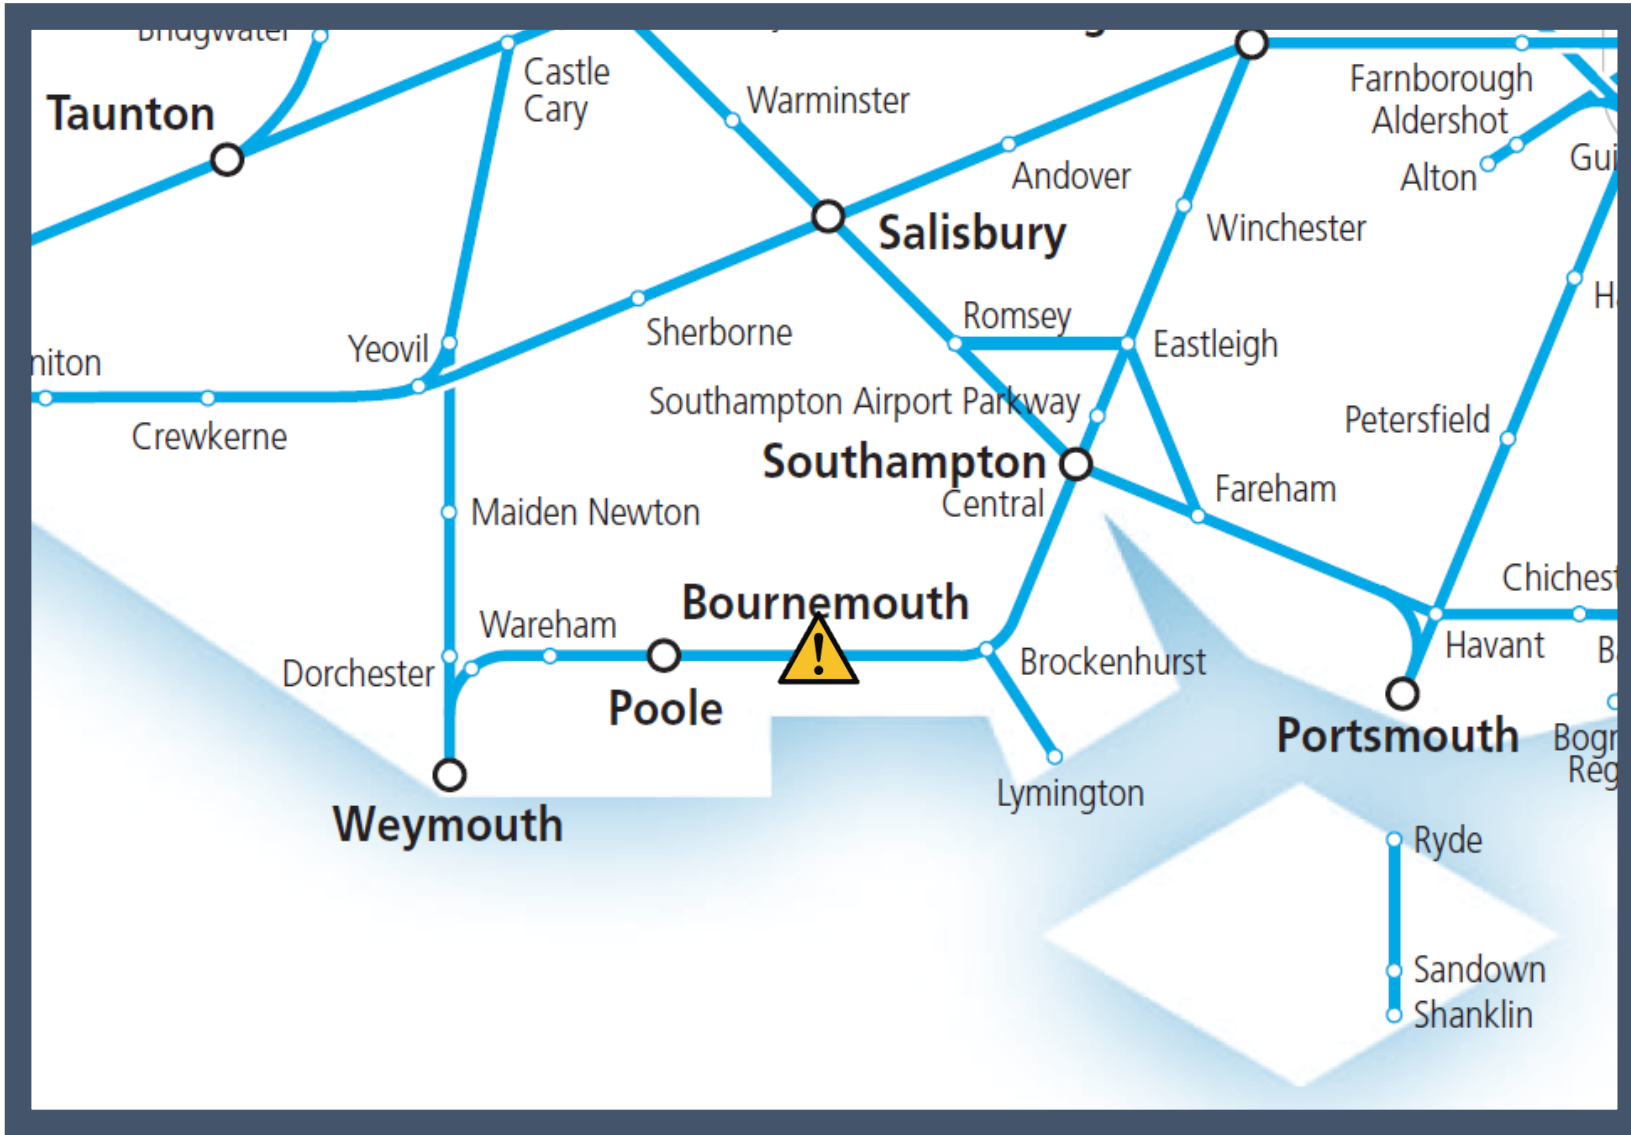

A points failure at Bournemouth

TOCs affected: CrossCountry; South Western Railway

Key:

	Disruption
--	------------