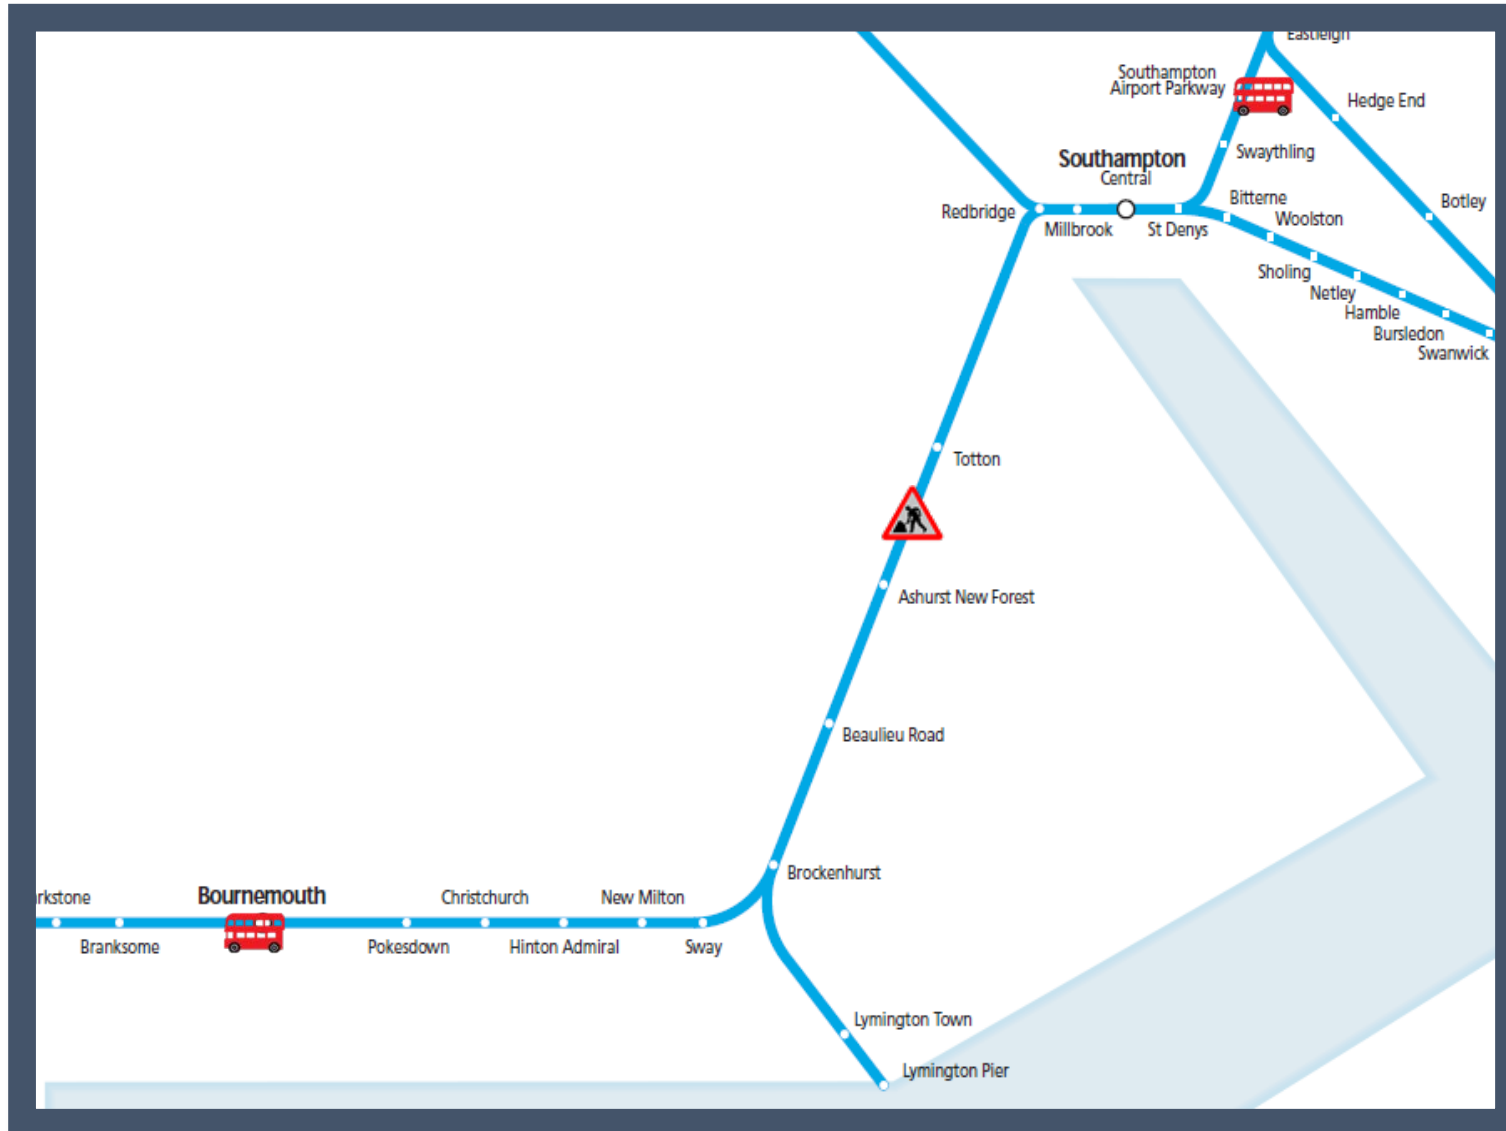

# Buses replace trains between Southampton Central and Bournemouth

TOCs affected: CrossCountry and South Western Railway

Key:

	Engineering Works
	Bus Replacement Services