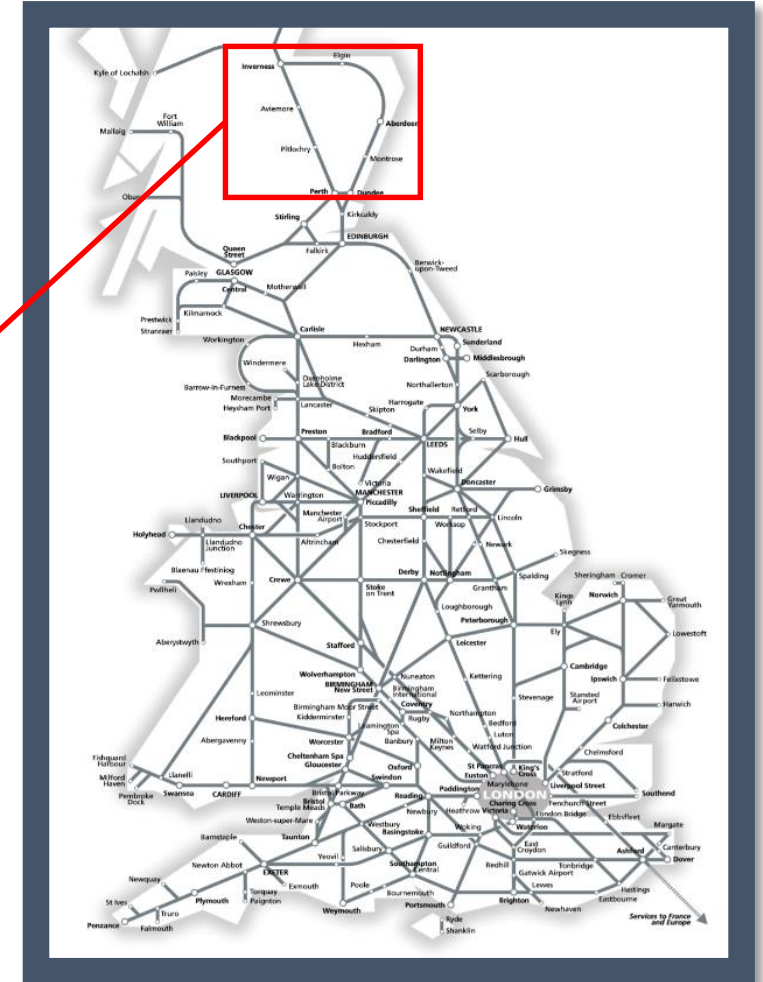

A broken rail in the Broughty Ferry area is
TOC affected: ScotRail

Key:

Disruption