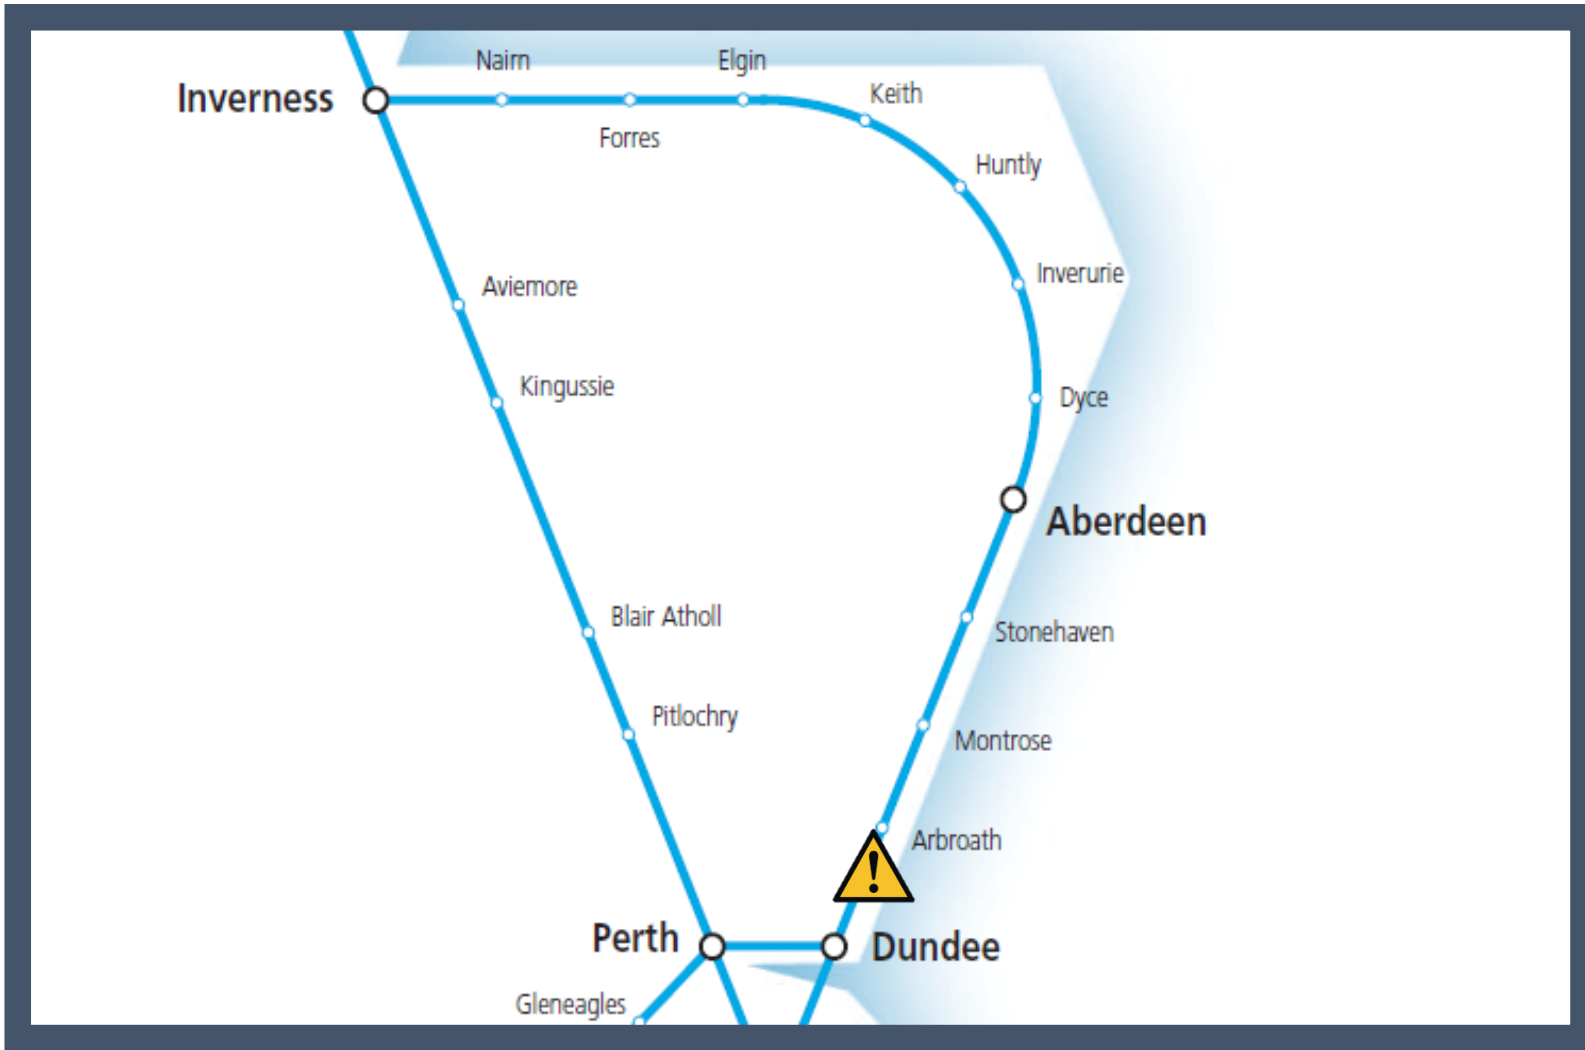

A broken rail in the Broughty Ferry area is
TOC affected: ScotRail

Key:

Disruption