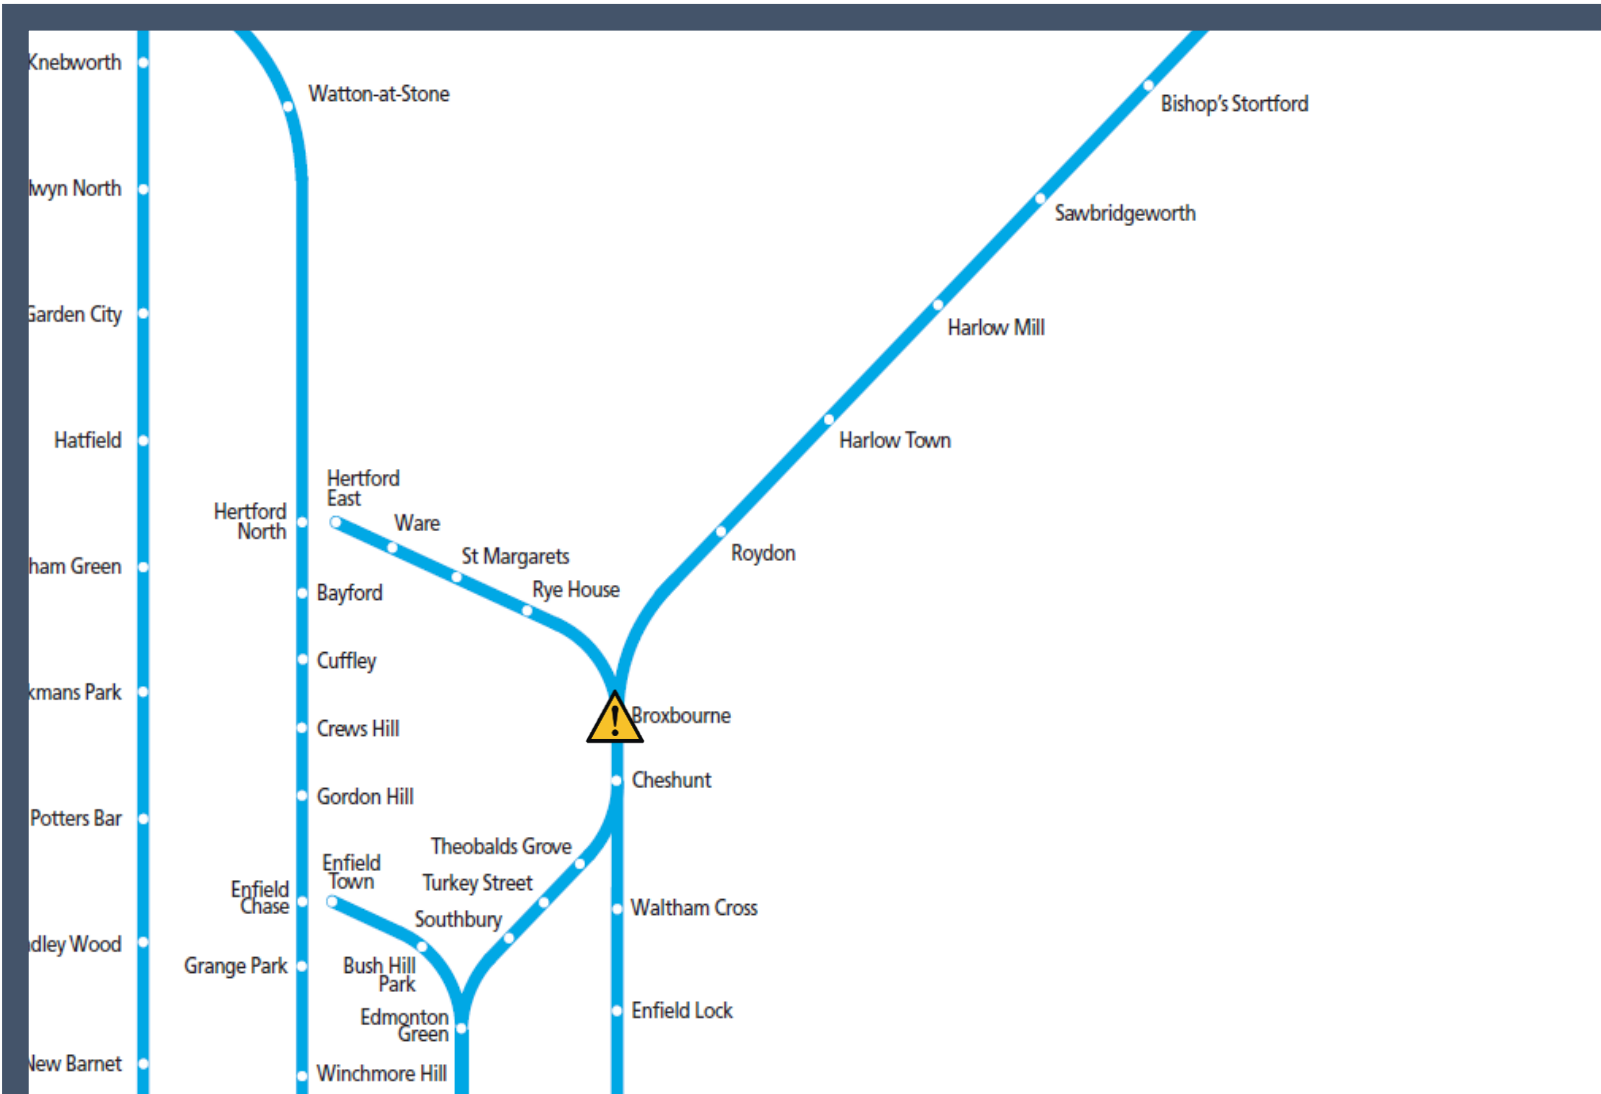

A track defect at Broxbourne

TOCs affected: Greater Anglia; Stansted Express

Key:

Disruption