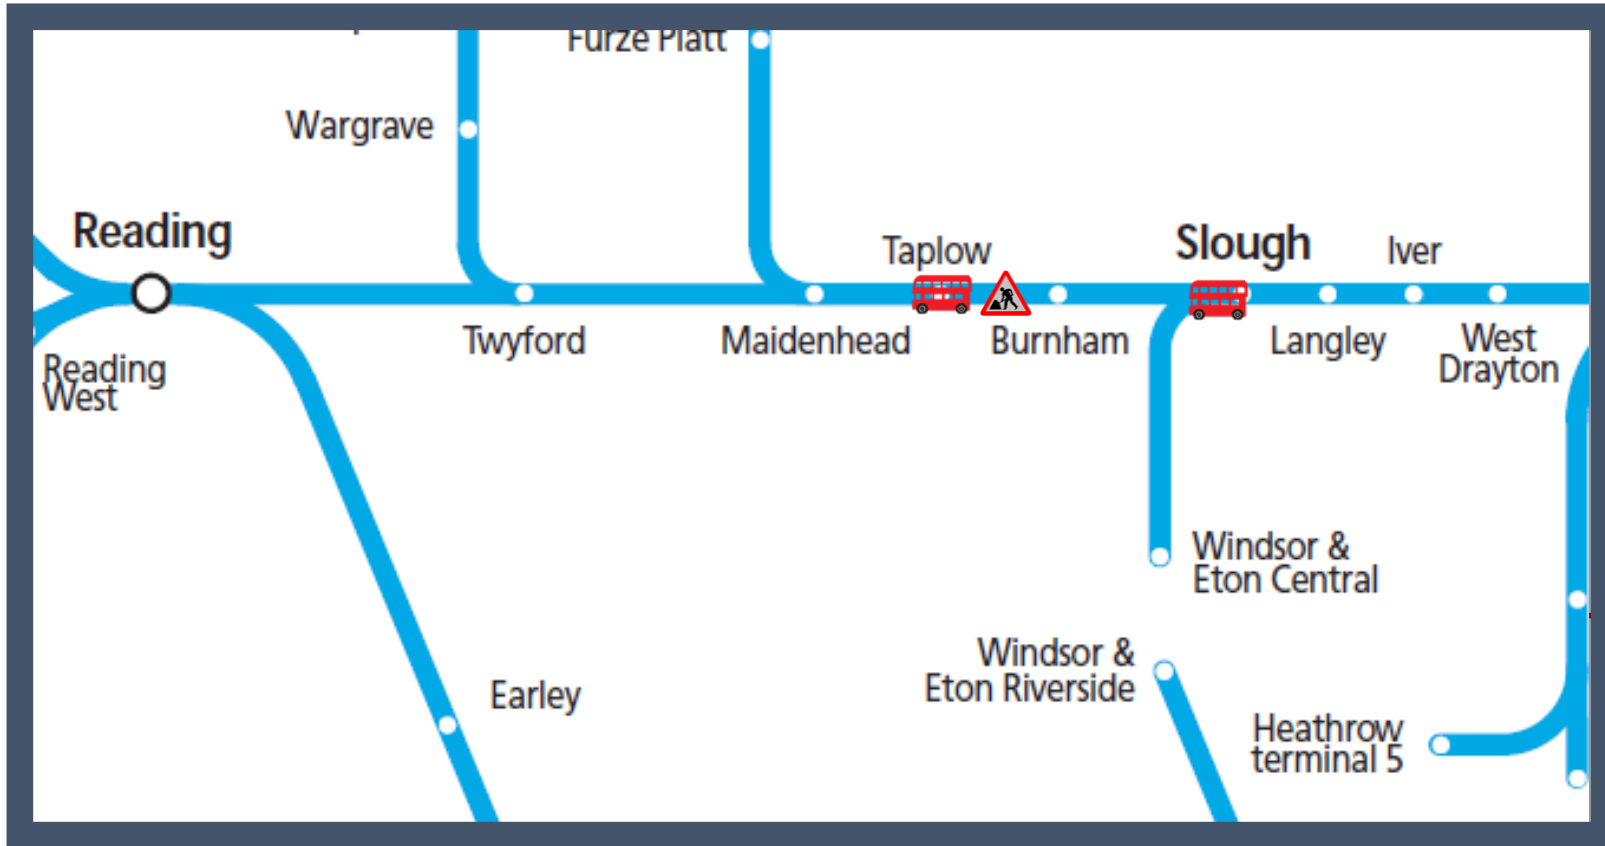

Buses replace evening / morning trains to / from Burnham / Taplow
 TOC affected: Great Western Railway

Key:

	Engineering Works
	Bus Replacement Services