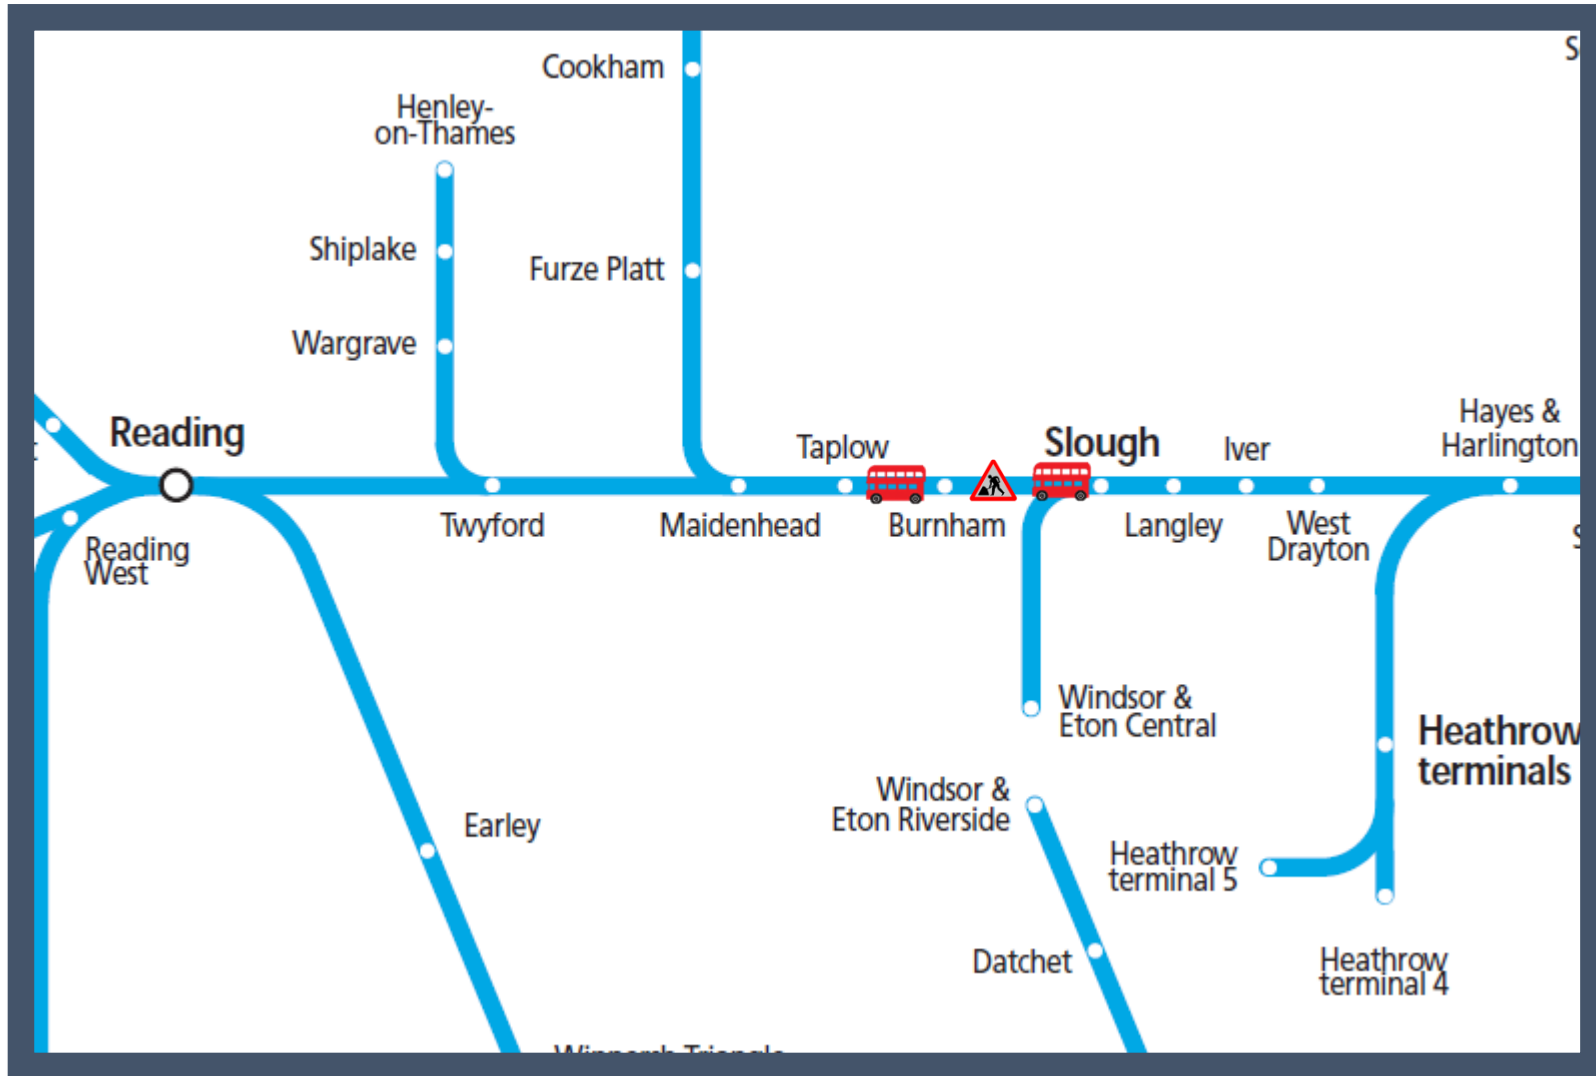

# Buses replace trains to / from Burnham / Taplow after 21:15

TOC affected: Great Western Railway

Key:

Engineering Works

Bus Replacement Services