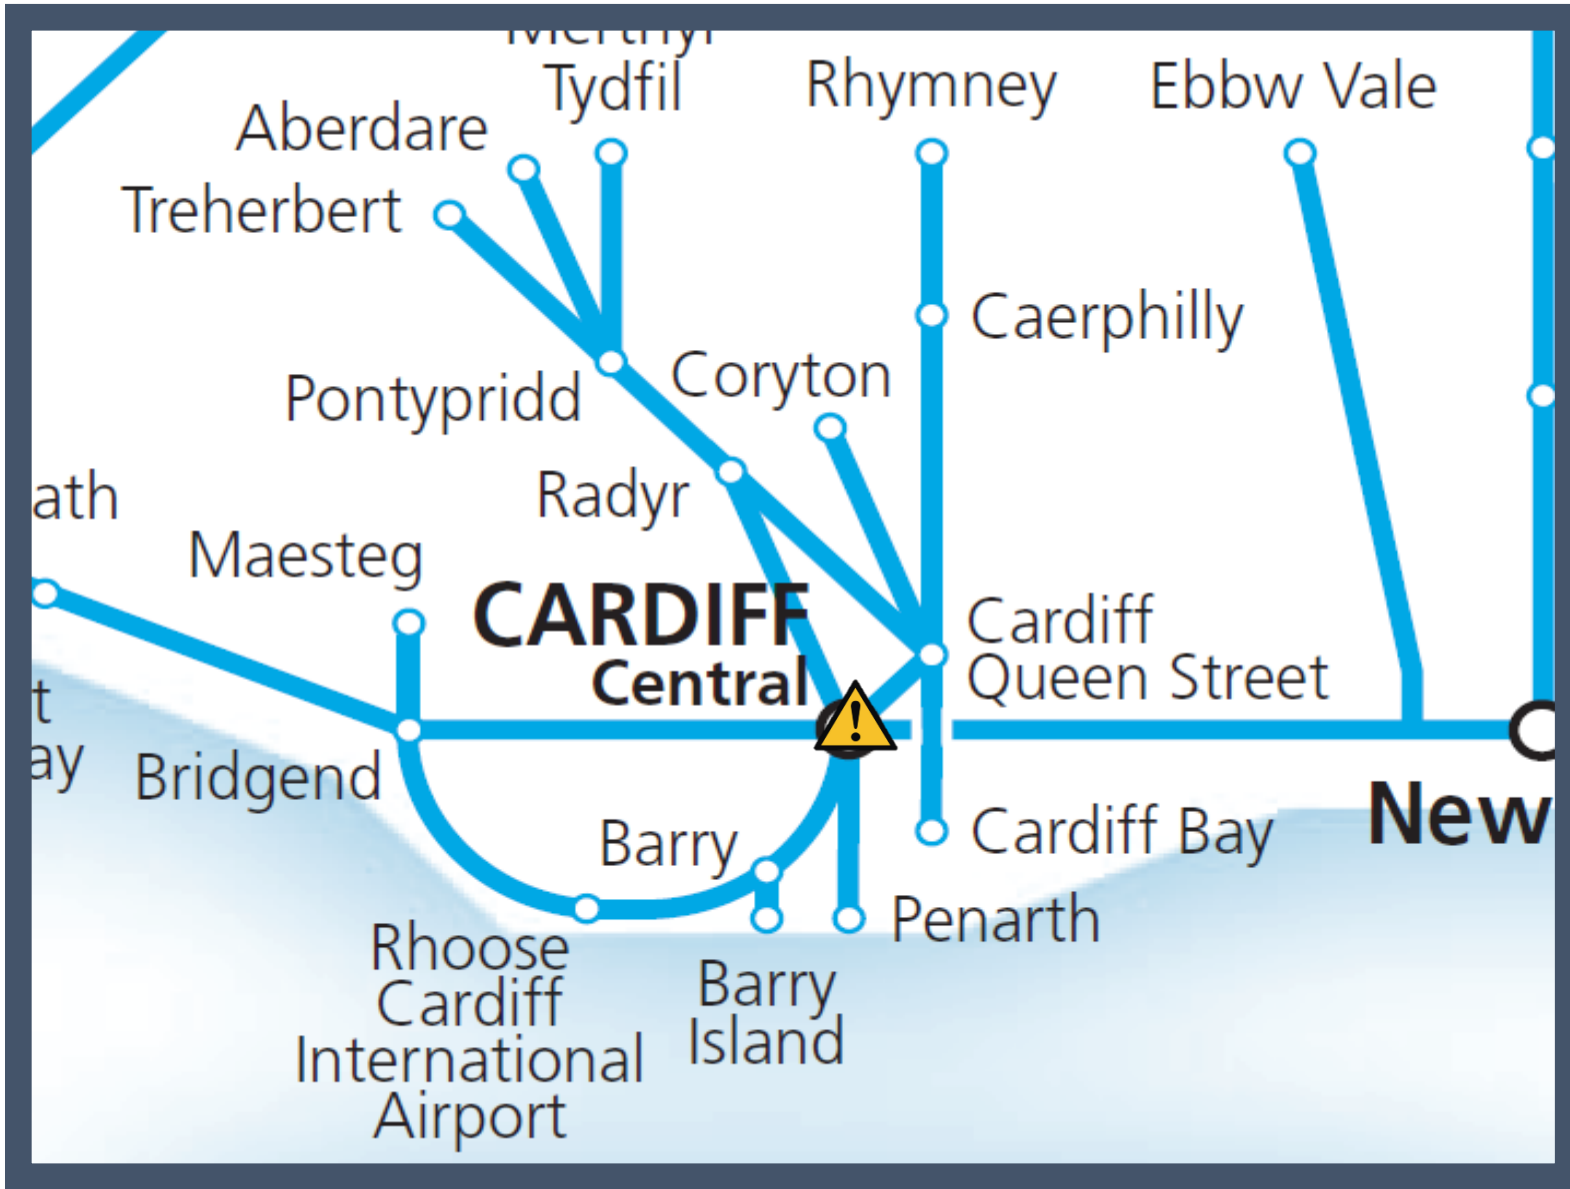

# A shortage of train drivers affecting services at Cardiff Central

TOC affected: Transport for Wales

Key:

Disruption