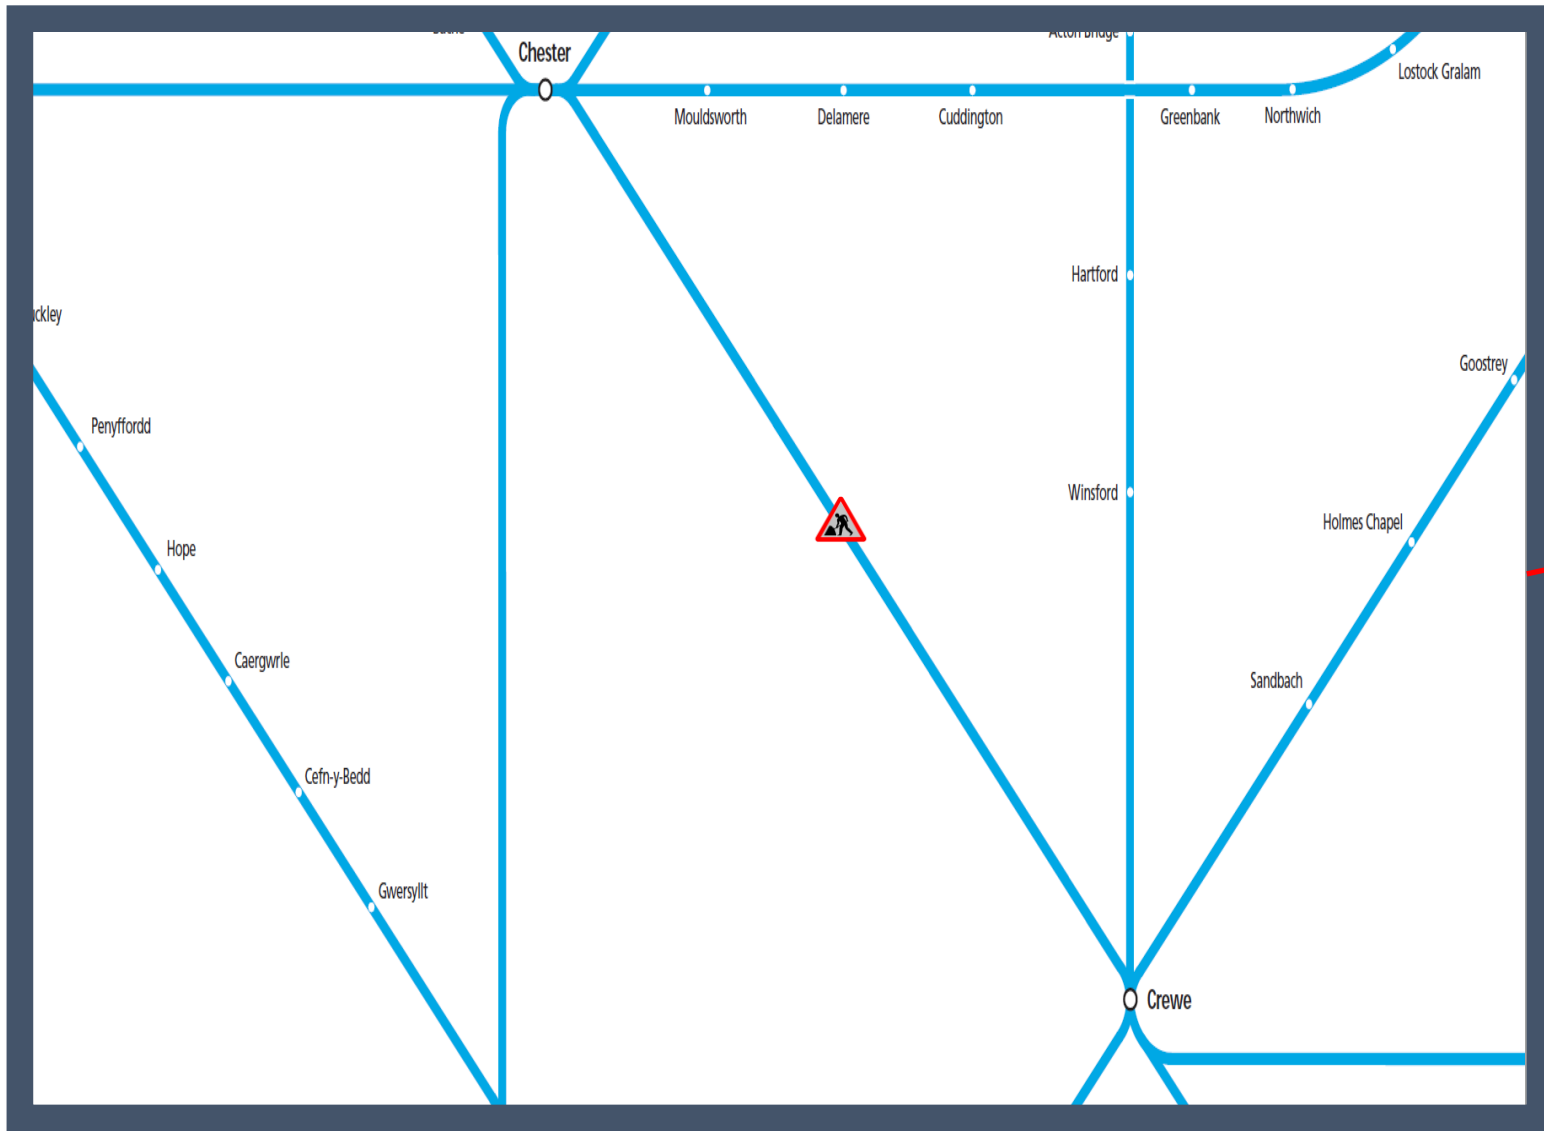

Amended service between Crewe and Chester

TOCc affected Avanti West Coast, Transport for Wales

Key:

Engineering Works