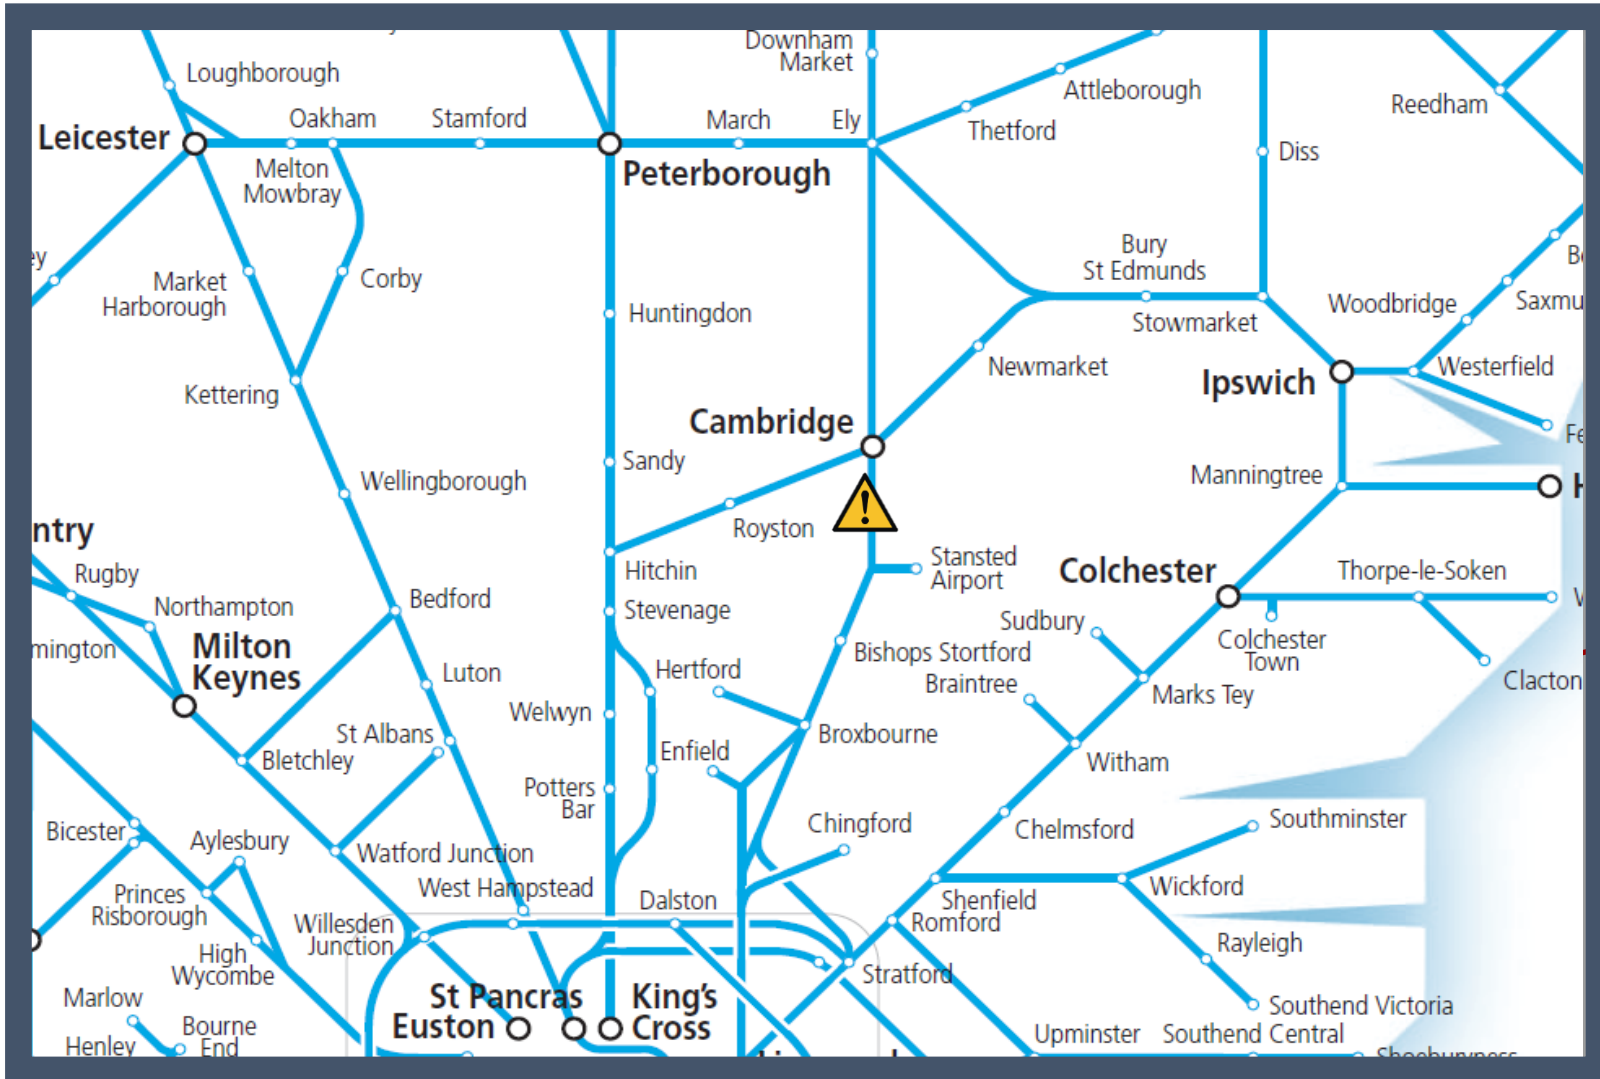

# There is damage to the overhead electric wires between Stansted Airport and Cambridge

TOCs affected: CrossCountry, Greater Anglia

Key:

Disruption