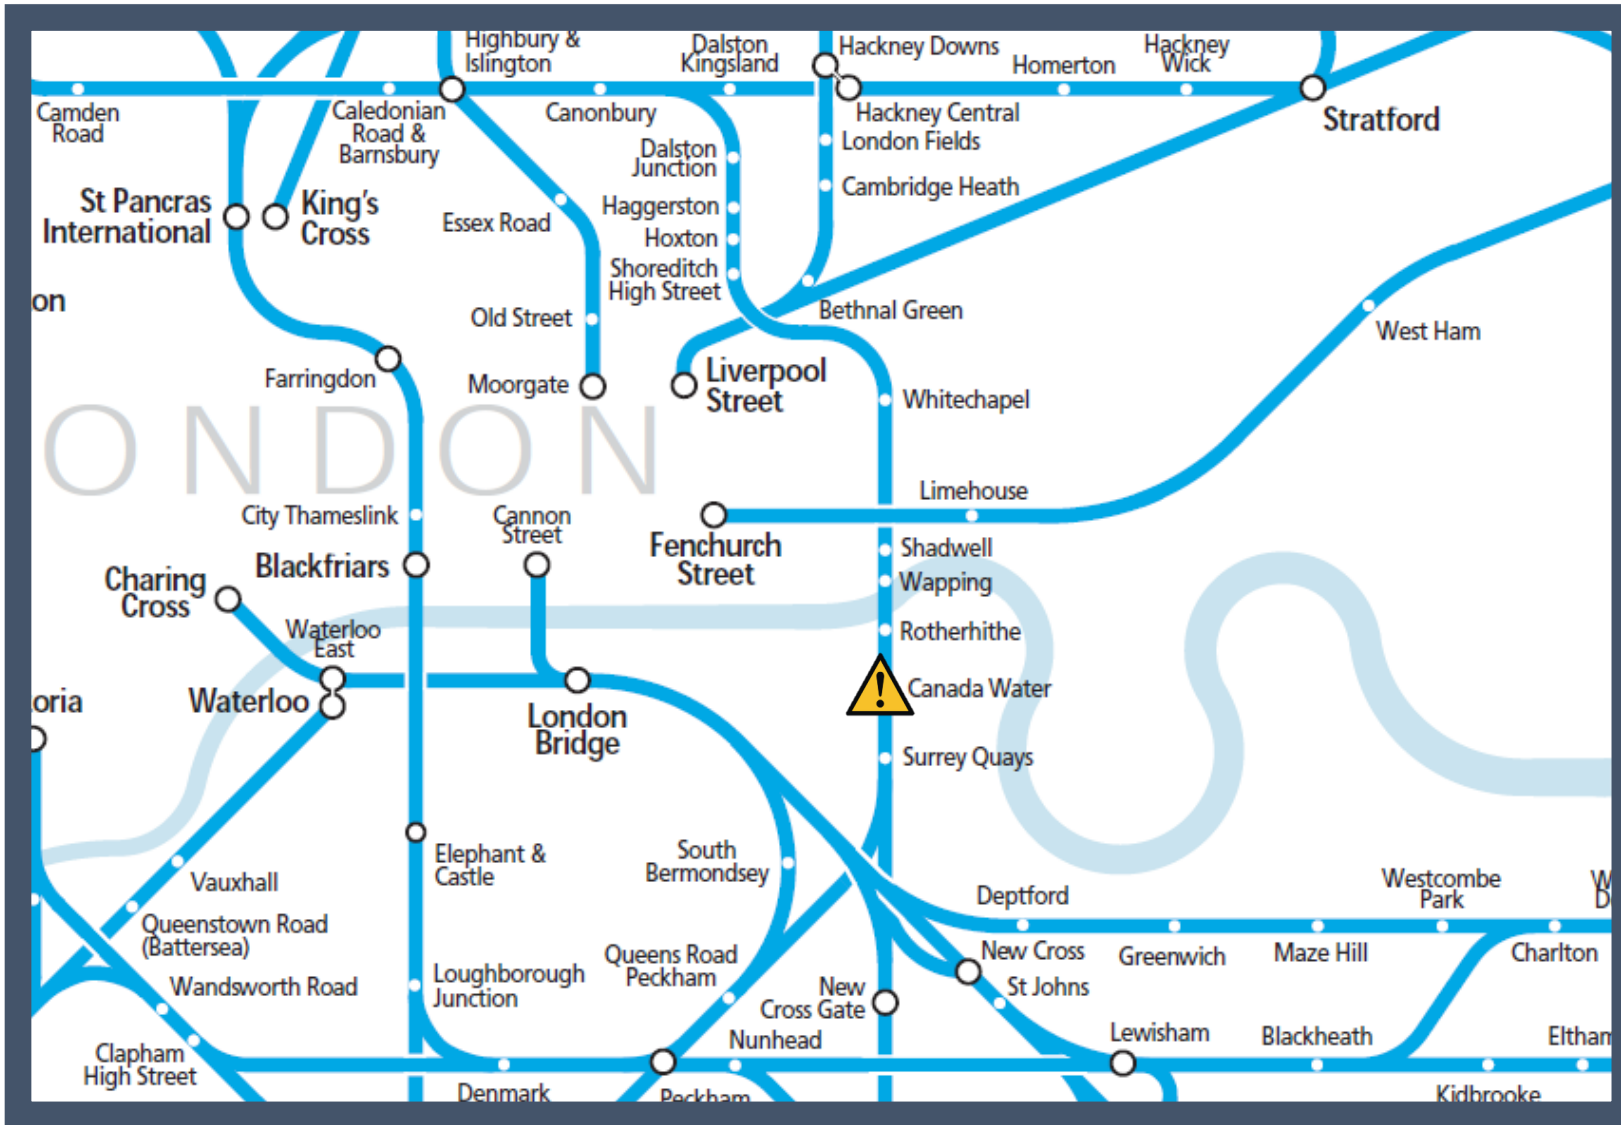

A fault with the signalling system at Canada Water

TOCs affected: London Overground

Key:

Disruption