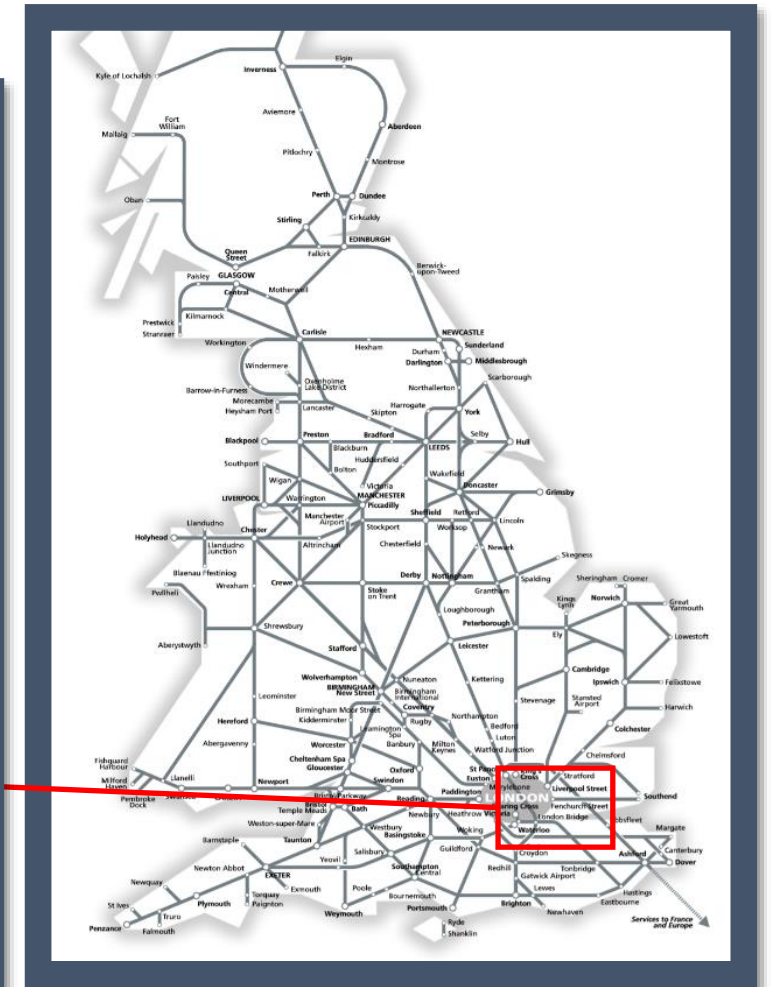

A fault with the signalling system at Canada Water

TOCs affected: London Overground

Key:

Disruption