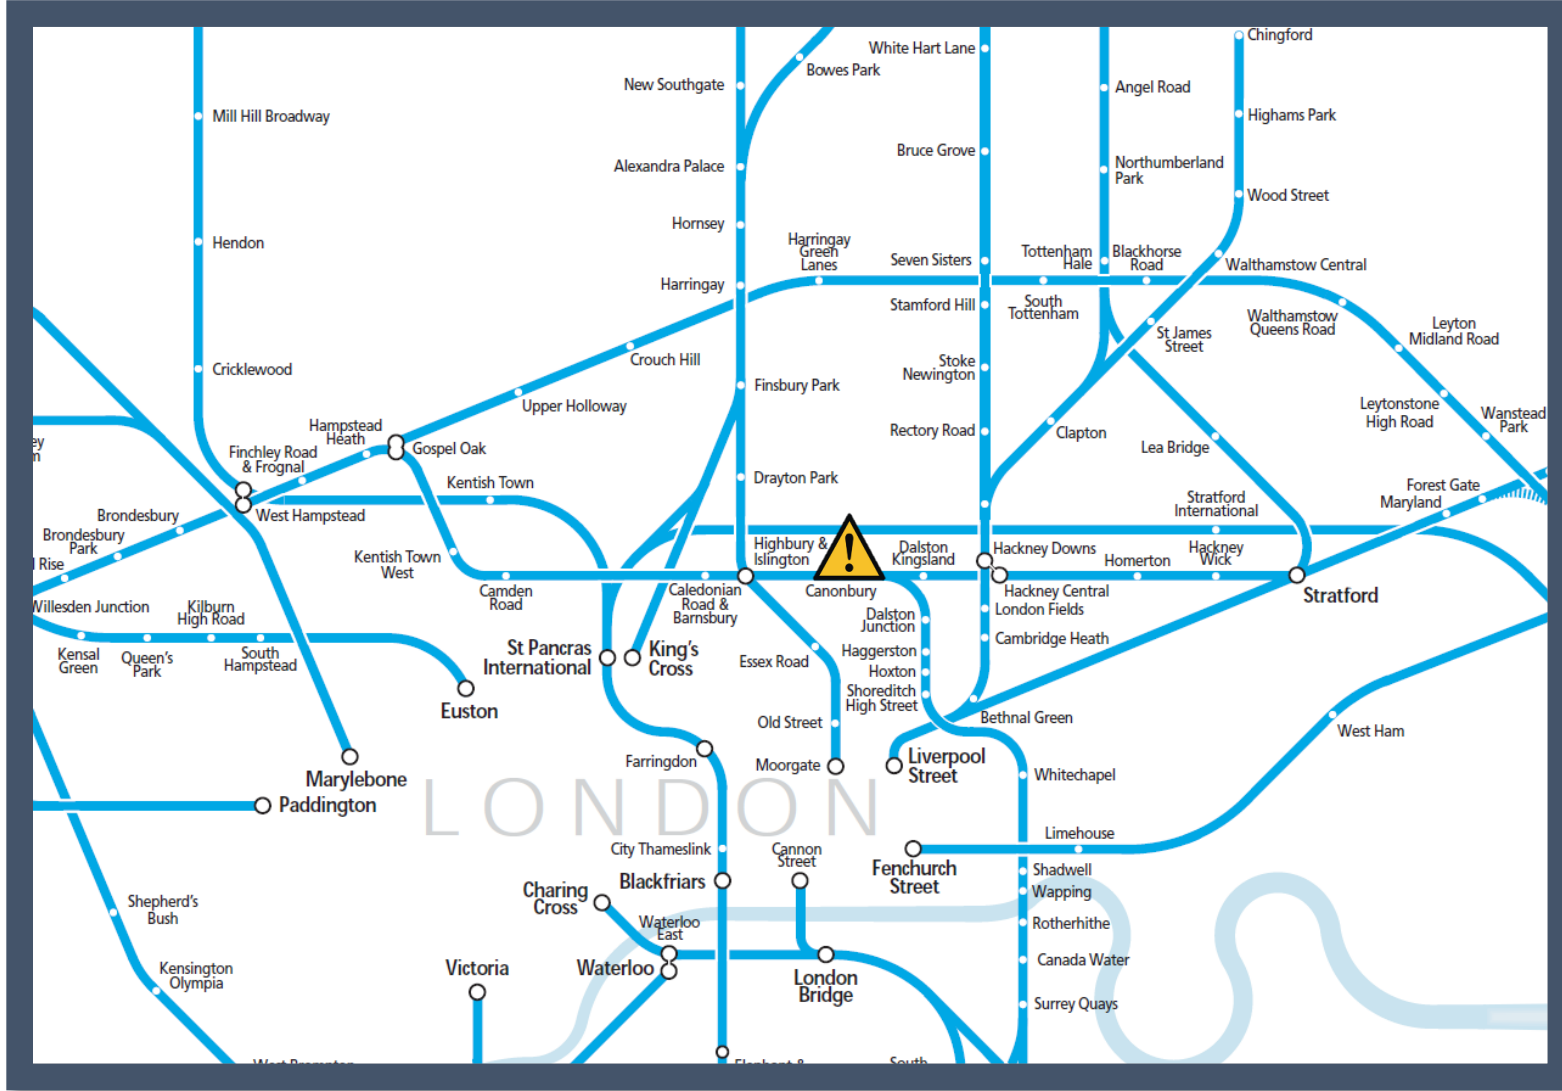

A fault with the signalling system near Canonbury TOC affected: London Overground

Key:

Disruption