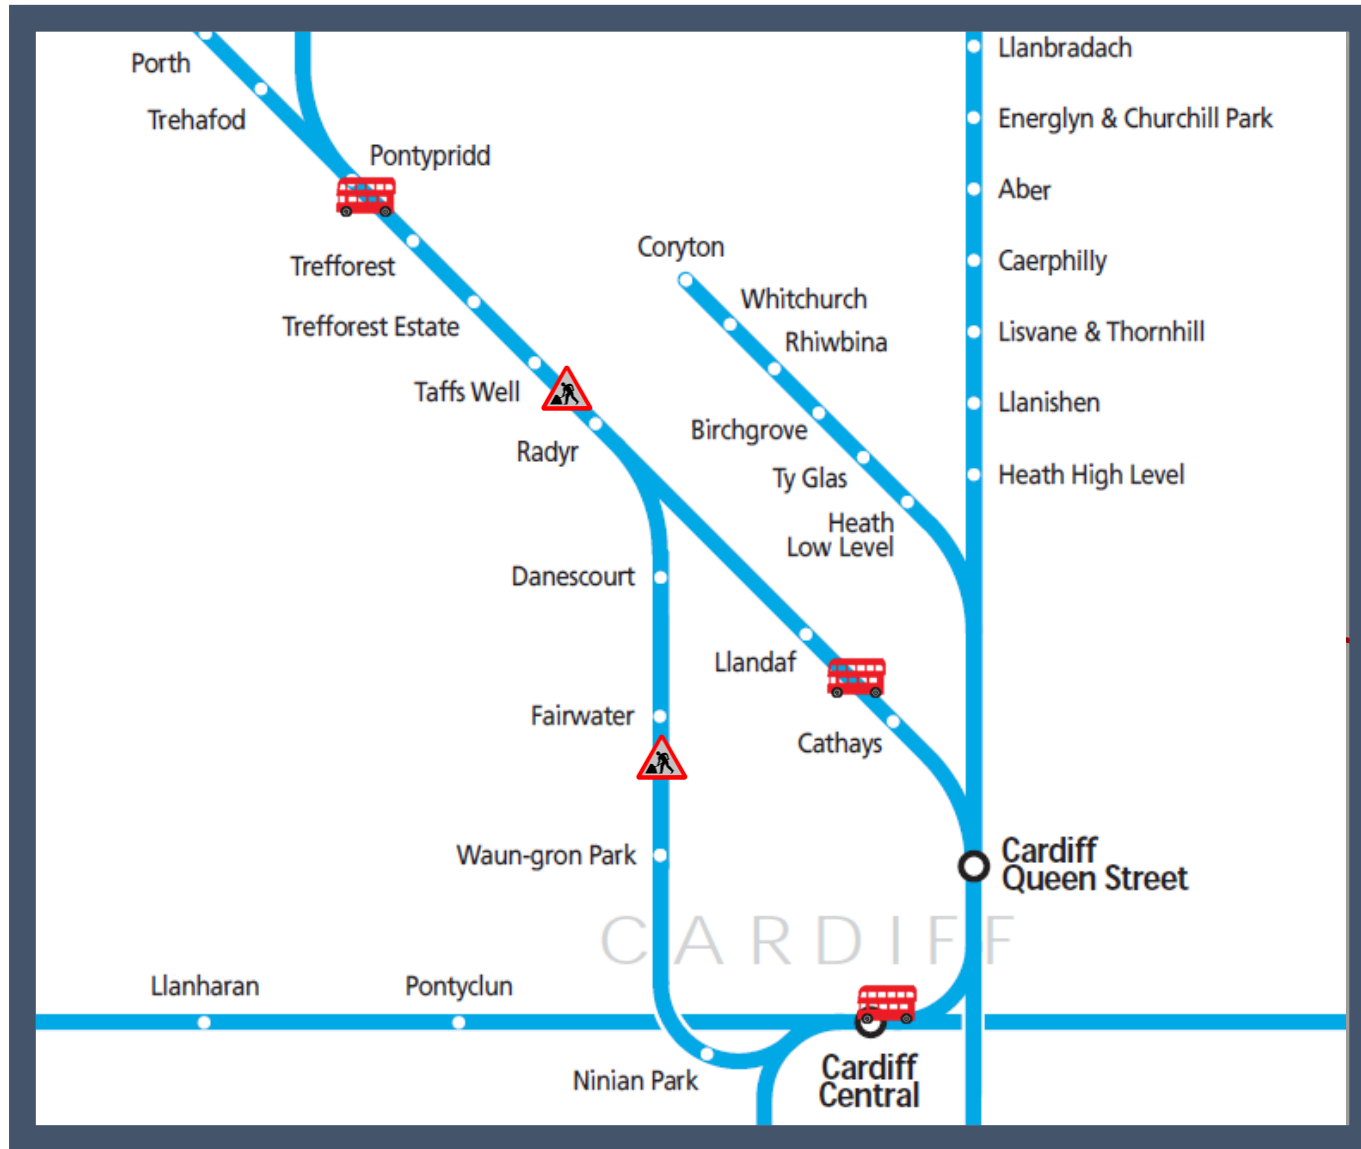

# Buses replace between Pontypridd and Cardiff Central

TOC affected: Transport for Wales

Key:

	Engineering Works
	Bus Replacement Services