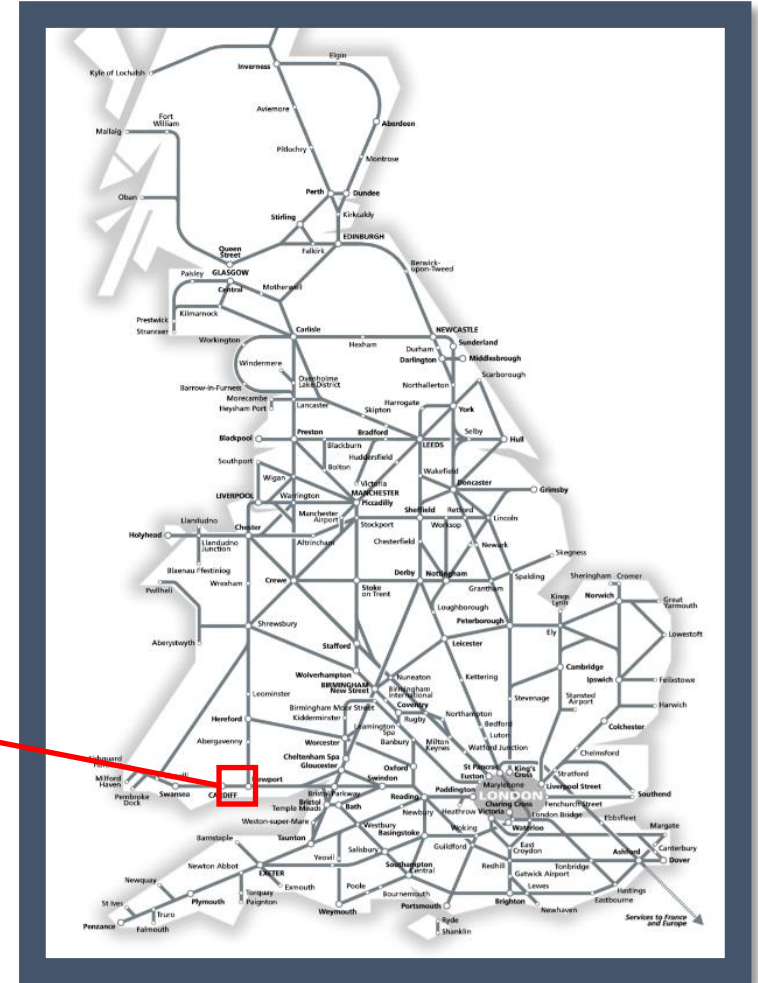

# Buses replace between Pontypridd and Cardiff Central

TOC affected: Transport for Wales

Key:

	Engineering Works
	Bus Replacement Services