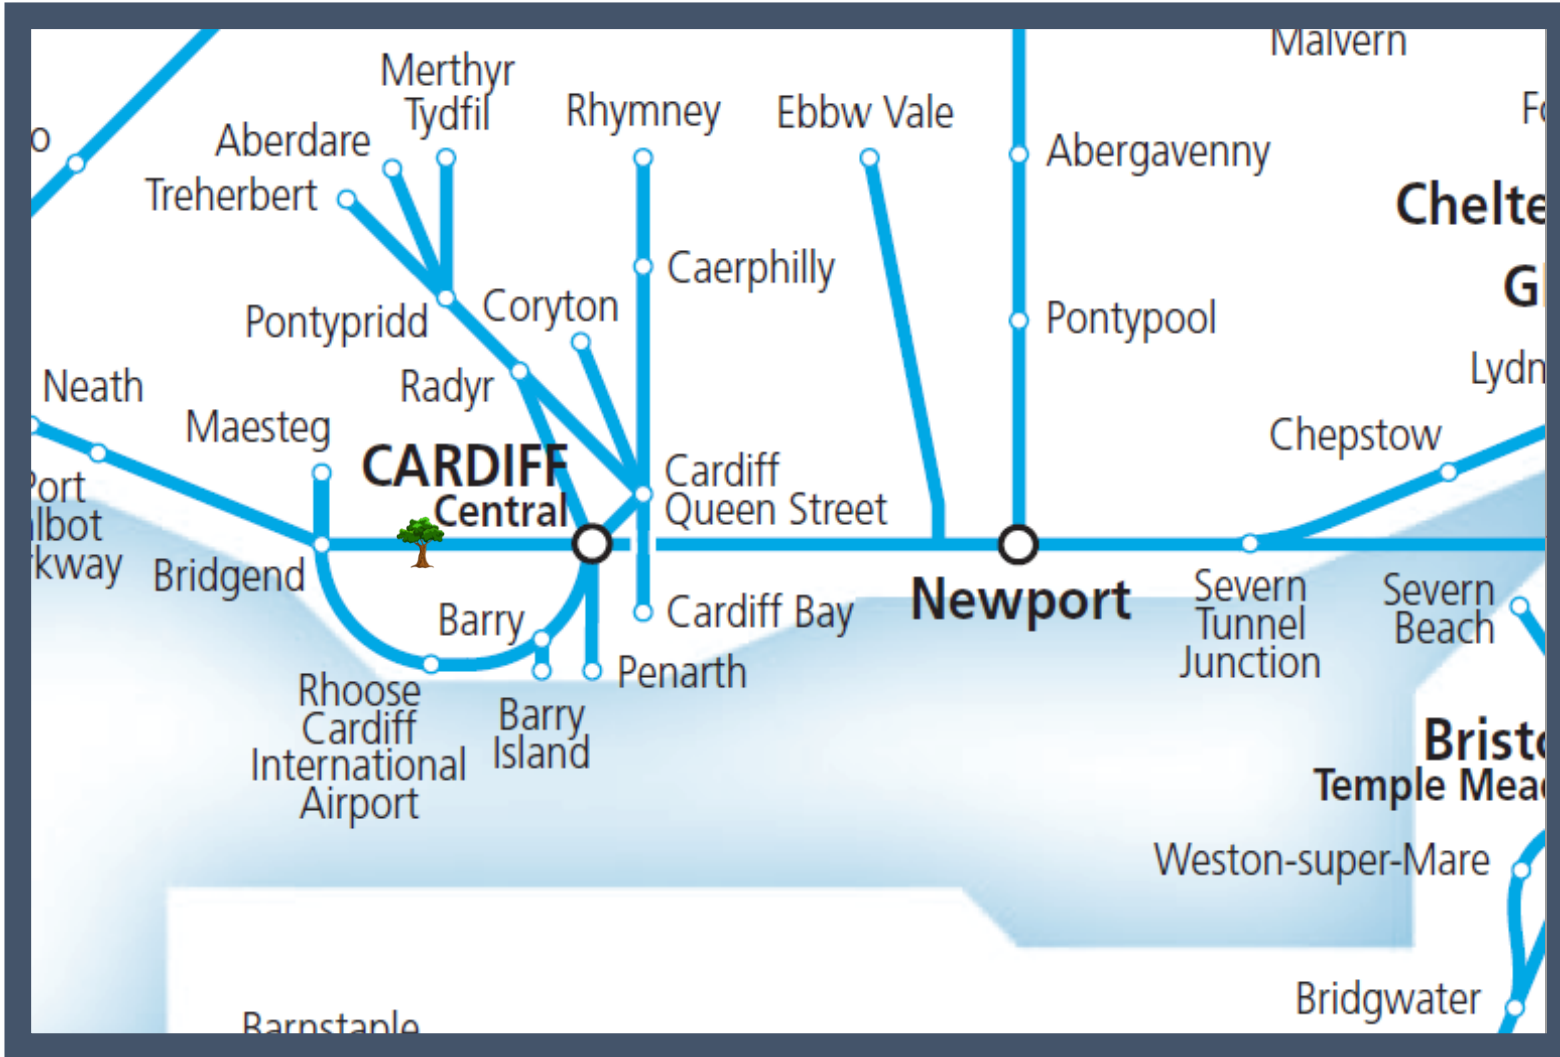

A tree blocking the railway between Bridgend and Cardiff Central

TOCs affected: Great Western Railway and Transport for Wales

Key:

	Tree on the Railway
---	---------------------