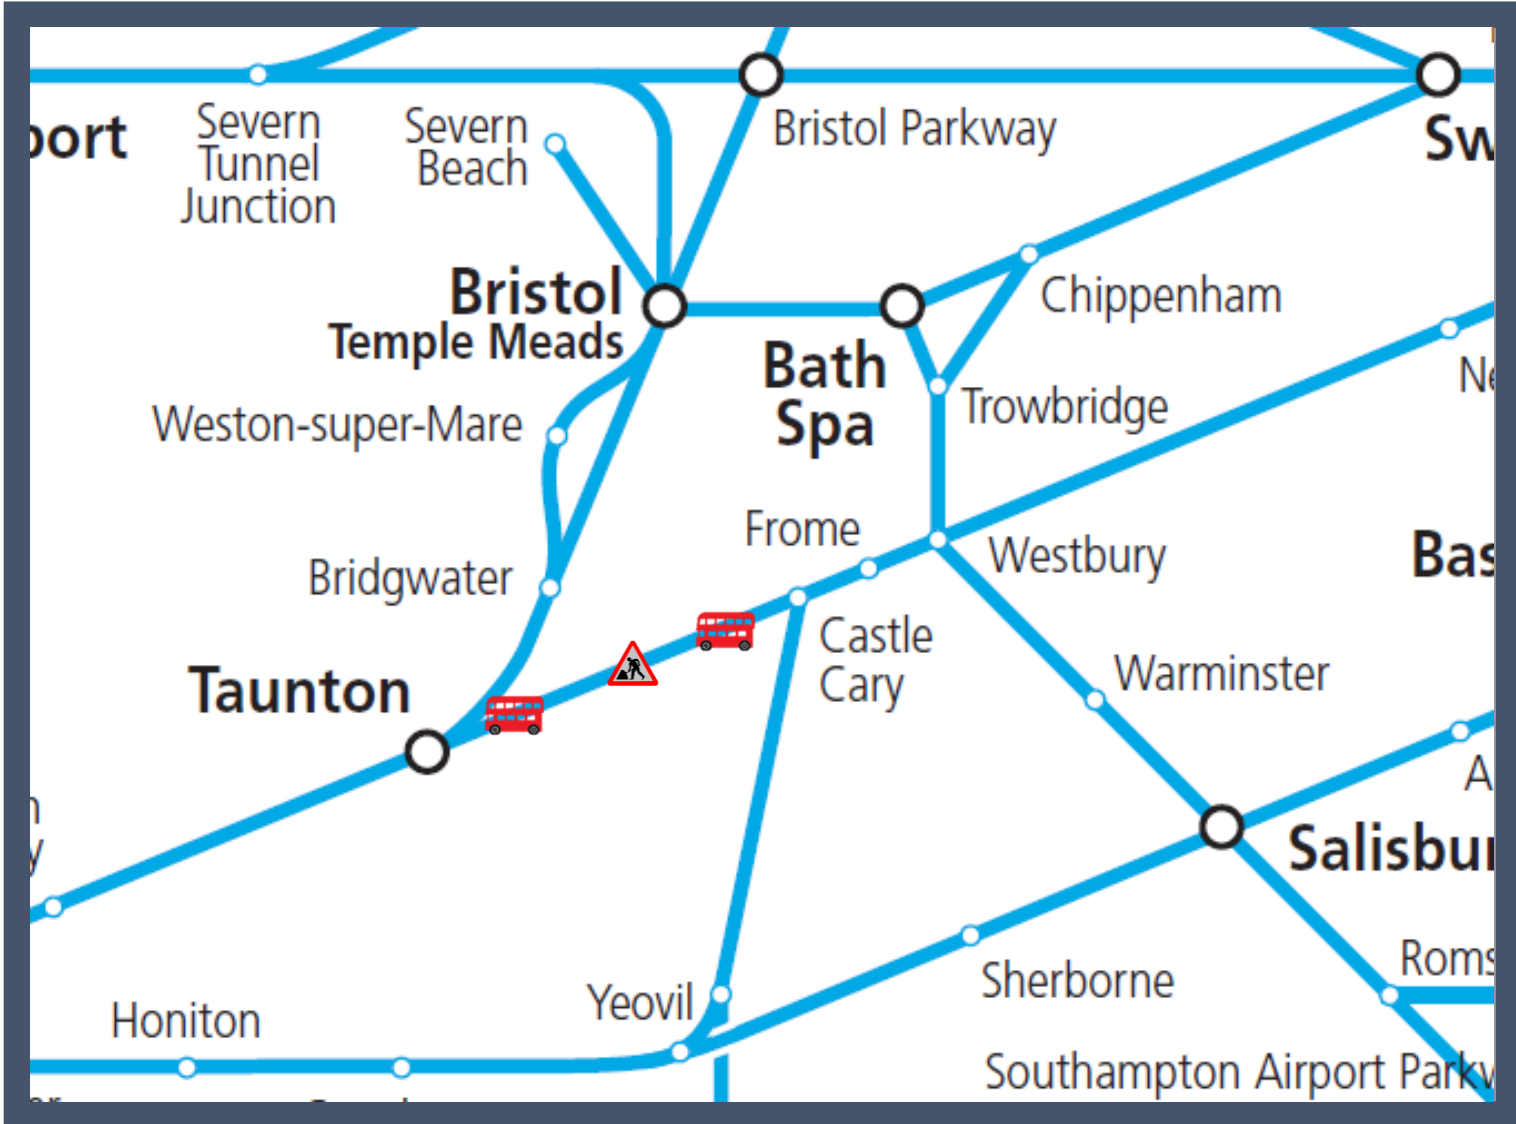

Buses replace trains between Castle Cary and Taunton  
 TOC affected: Great Western Railway

Key:

-  Engineering Works
-  Bus Replacement Services