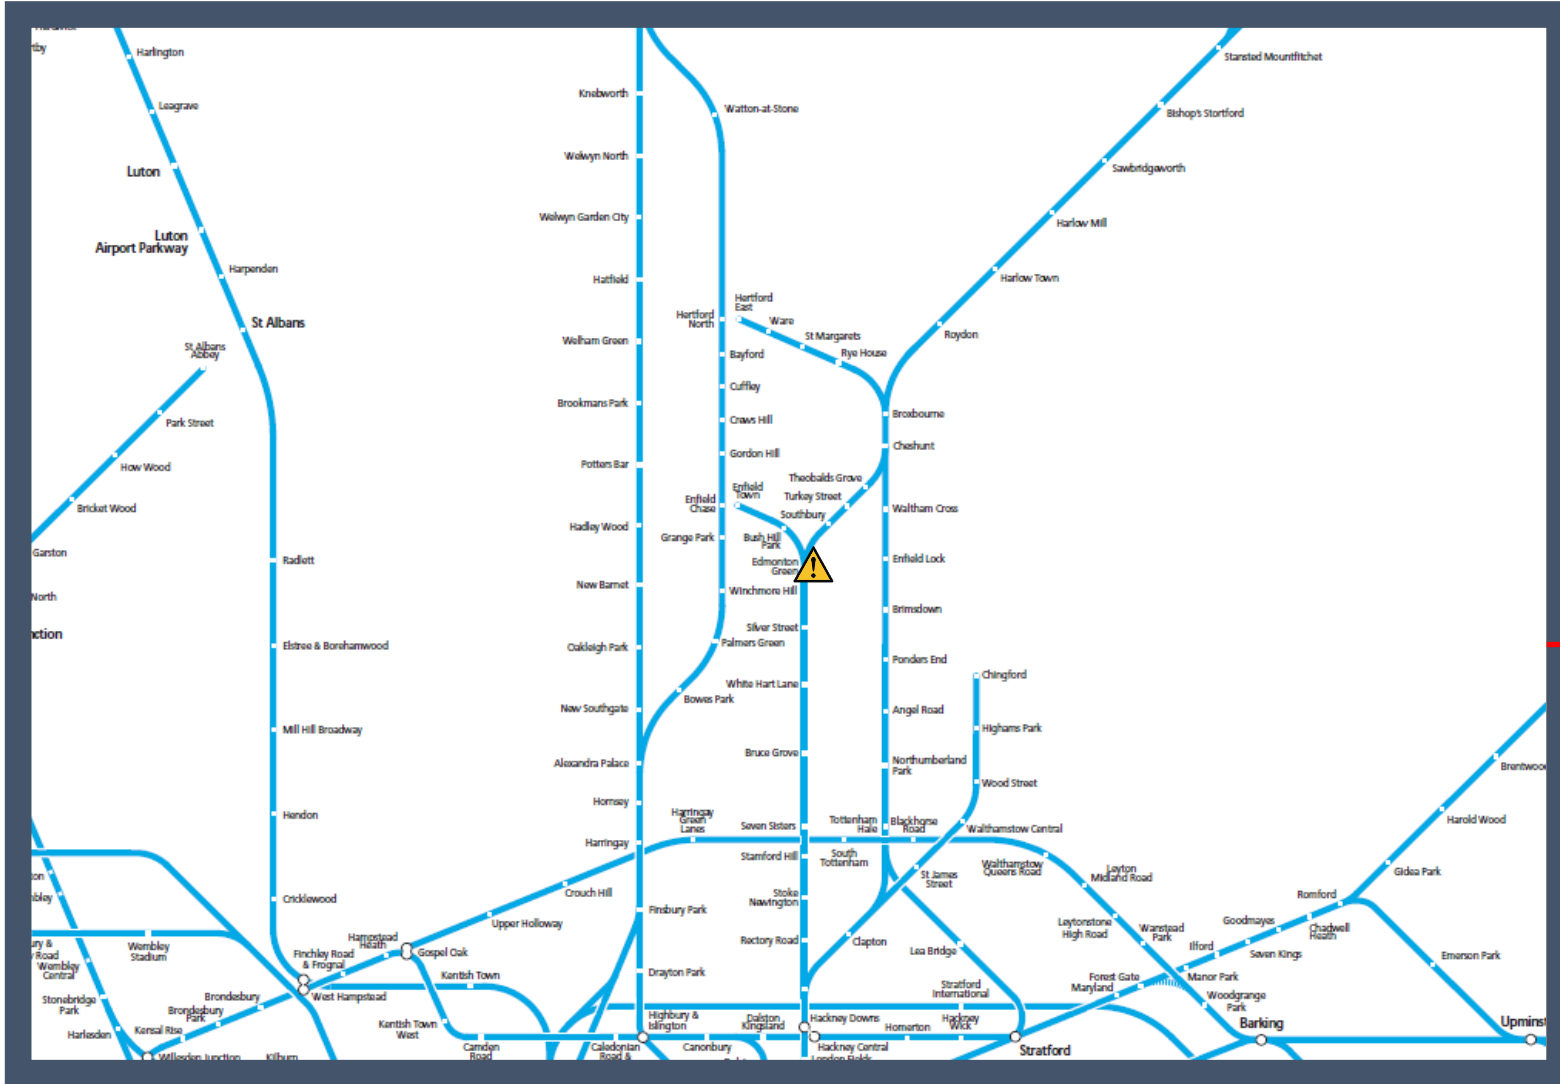

# Electrical supply problems between Edmonton Green TOC affected: London Overground

Key:

 Disruption