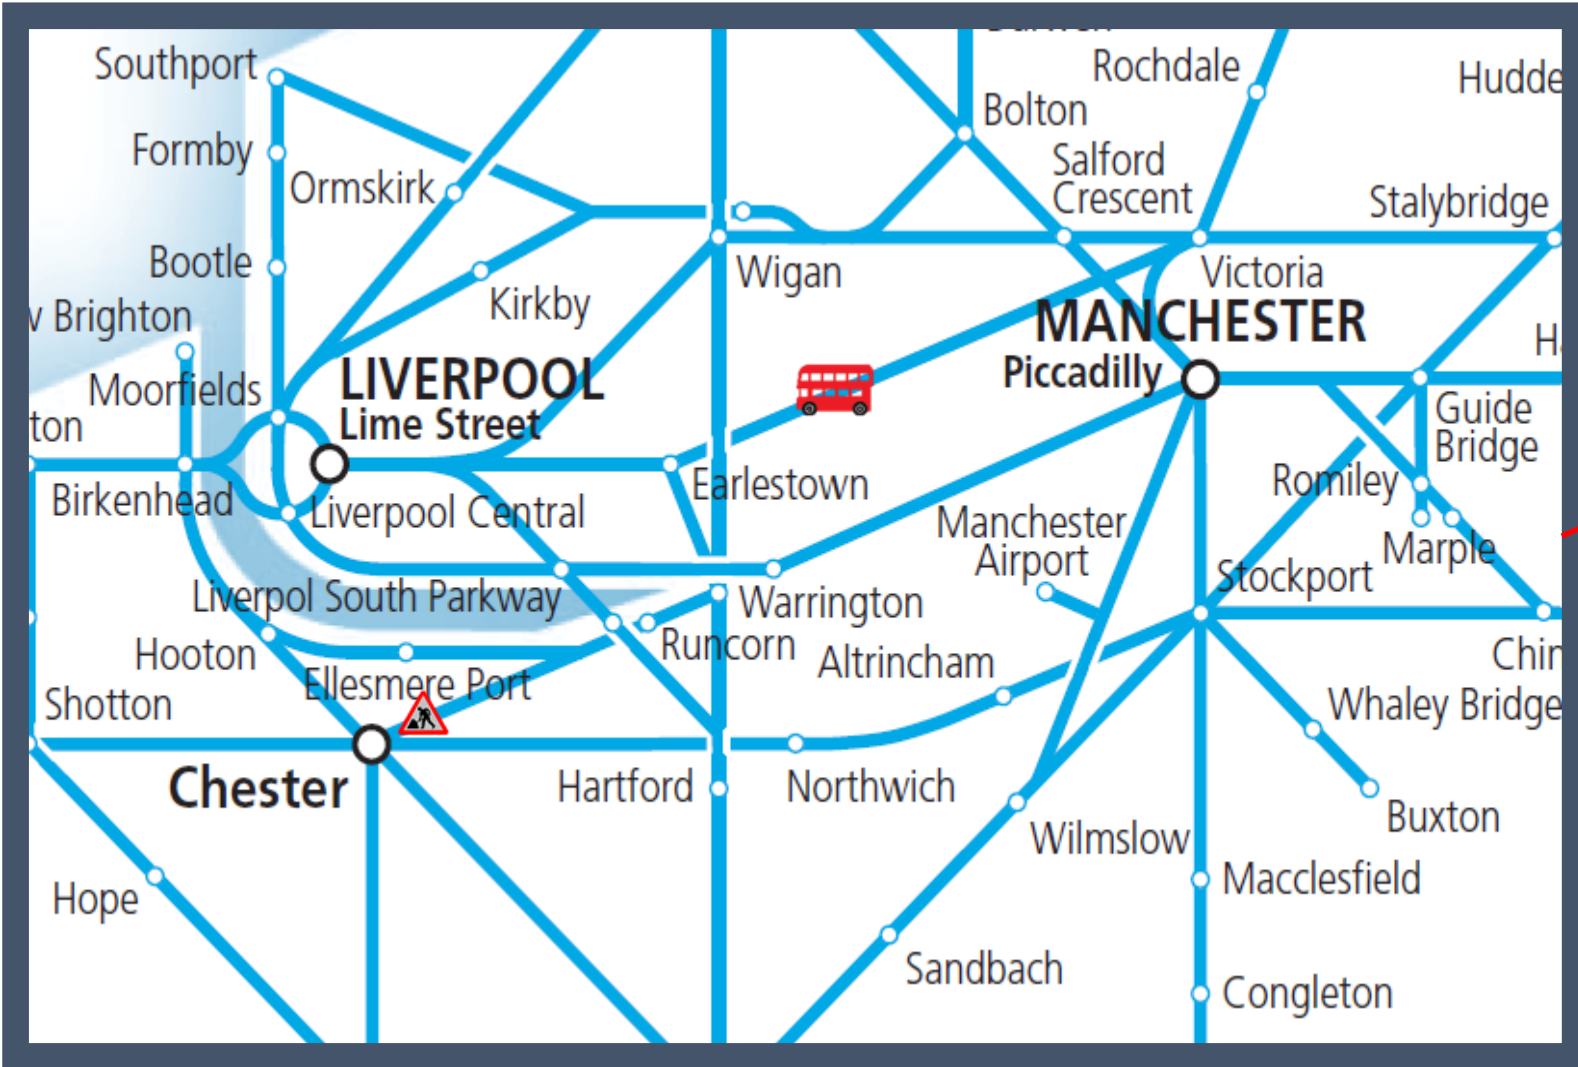

Engineering work is taking place between Chester and Manchester Piccadilly TOC affected: Transport for Wales

Key:

Engineering Works