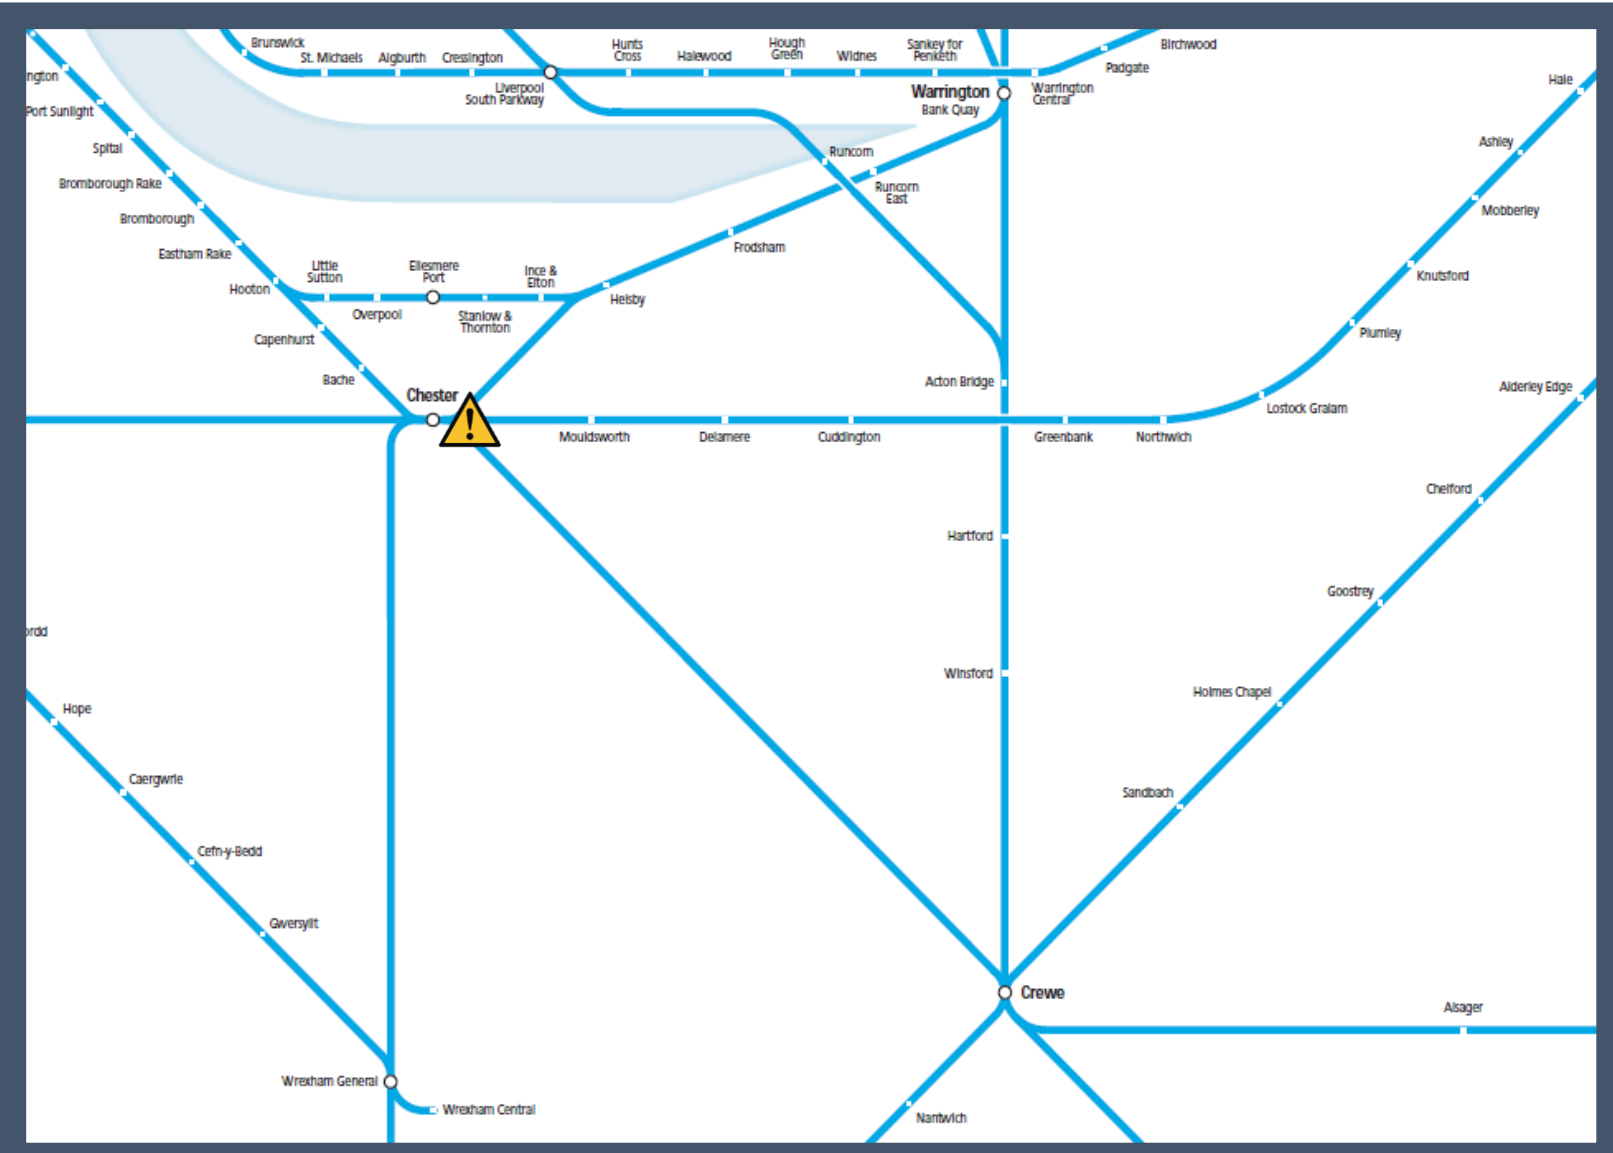

A points failure between Chester and Crewe / Warrington Bank Quay

TOCs affected: Avanti West Coast, Transport for Wales

Key:

Disruption