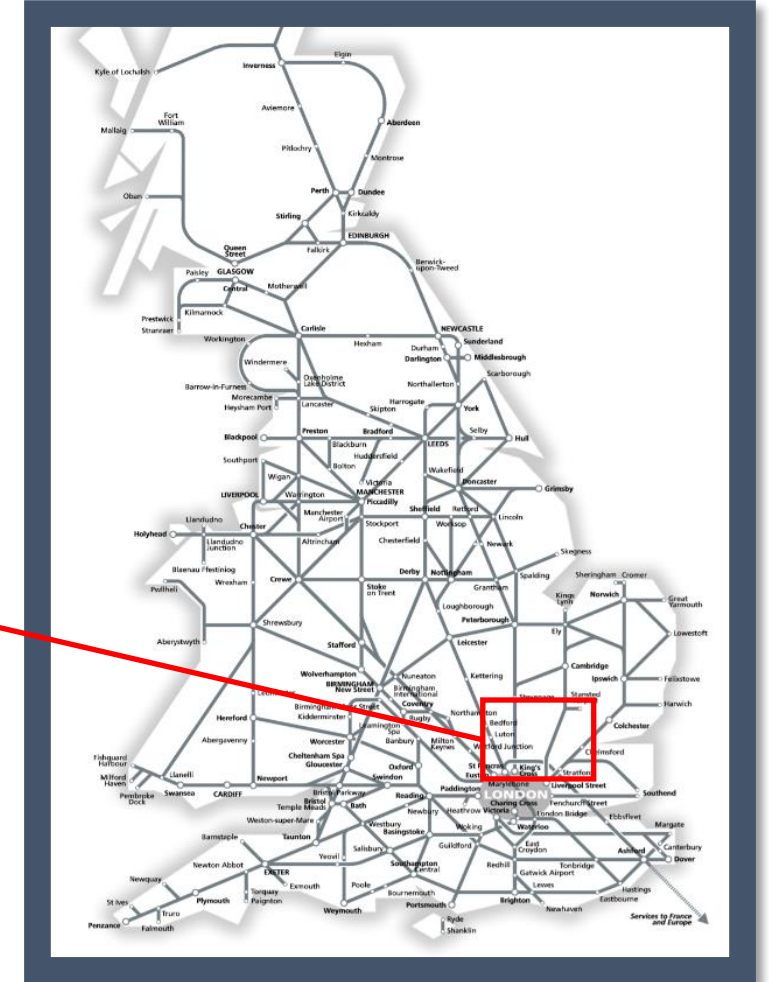

No services between Hackney Downs and Chingford.

TOC affected: London Overground

Key:

Engineering Works

Bus Replacement Services