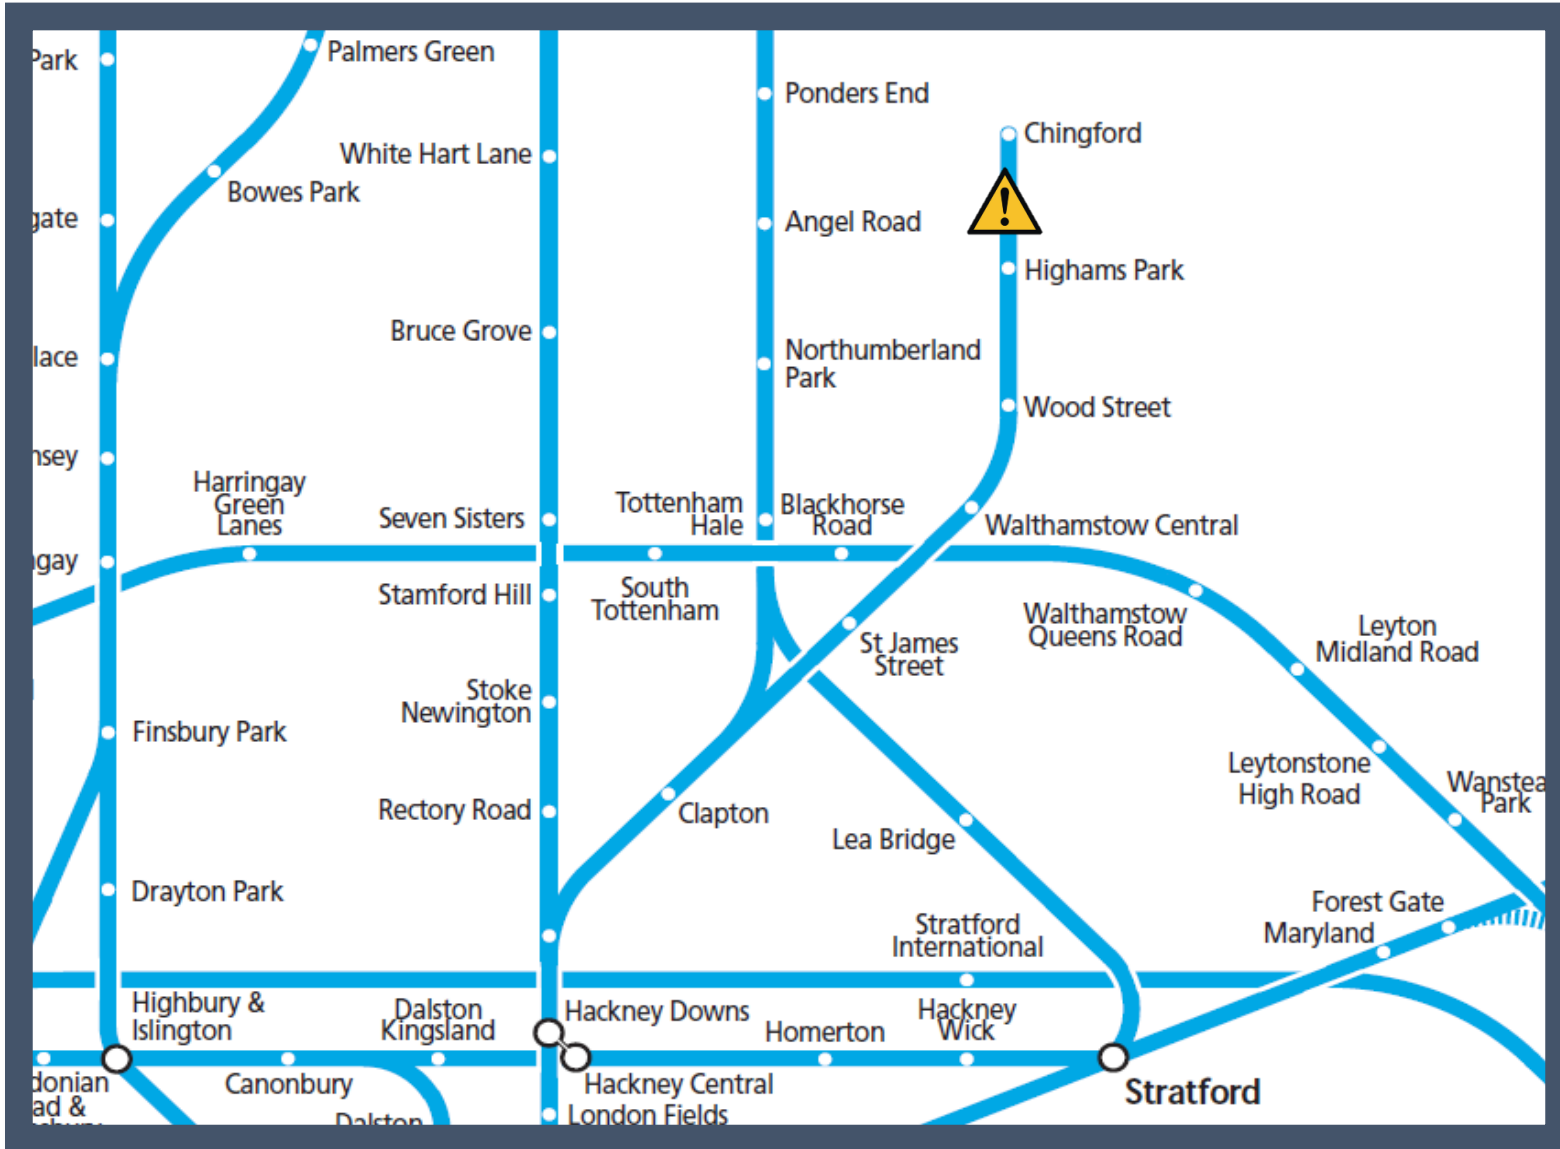

A points failure at Chingford

TOC affected: London Overground

Key:

Disruption