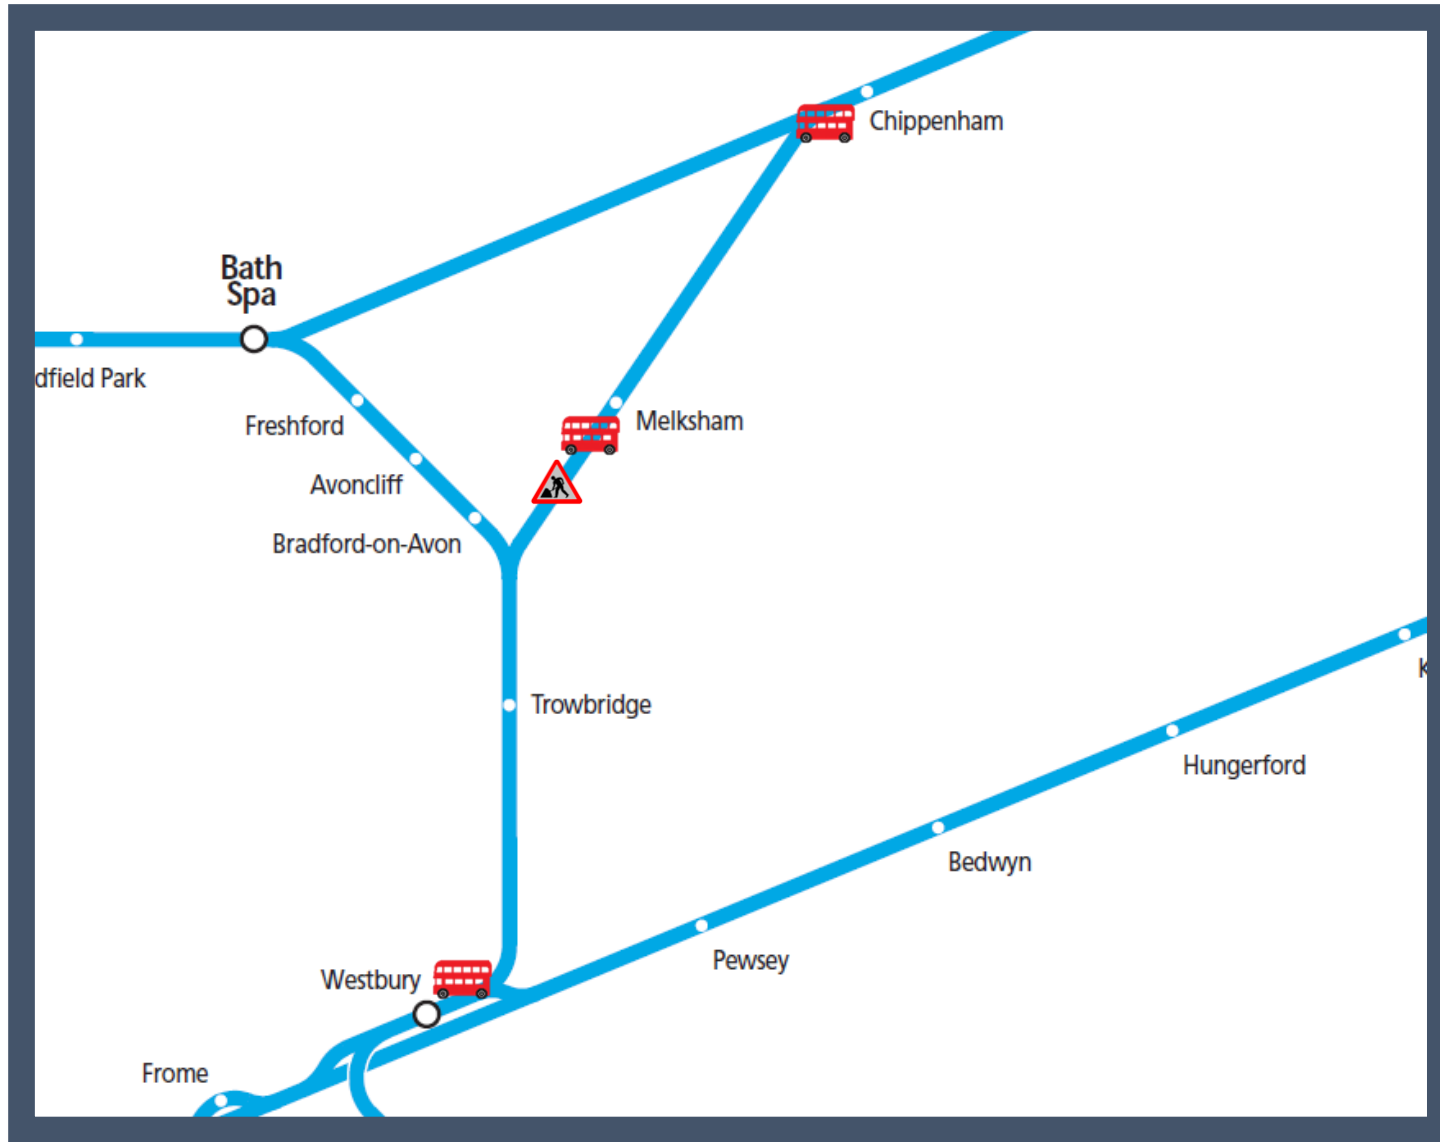

Buses replace trains between Chippenham and Westbury

TOC affected: Great Western Railway

Key:

Engineering Works

Bus Replacement Services