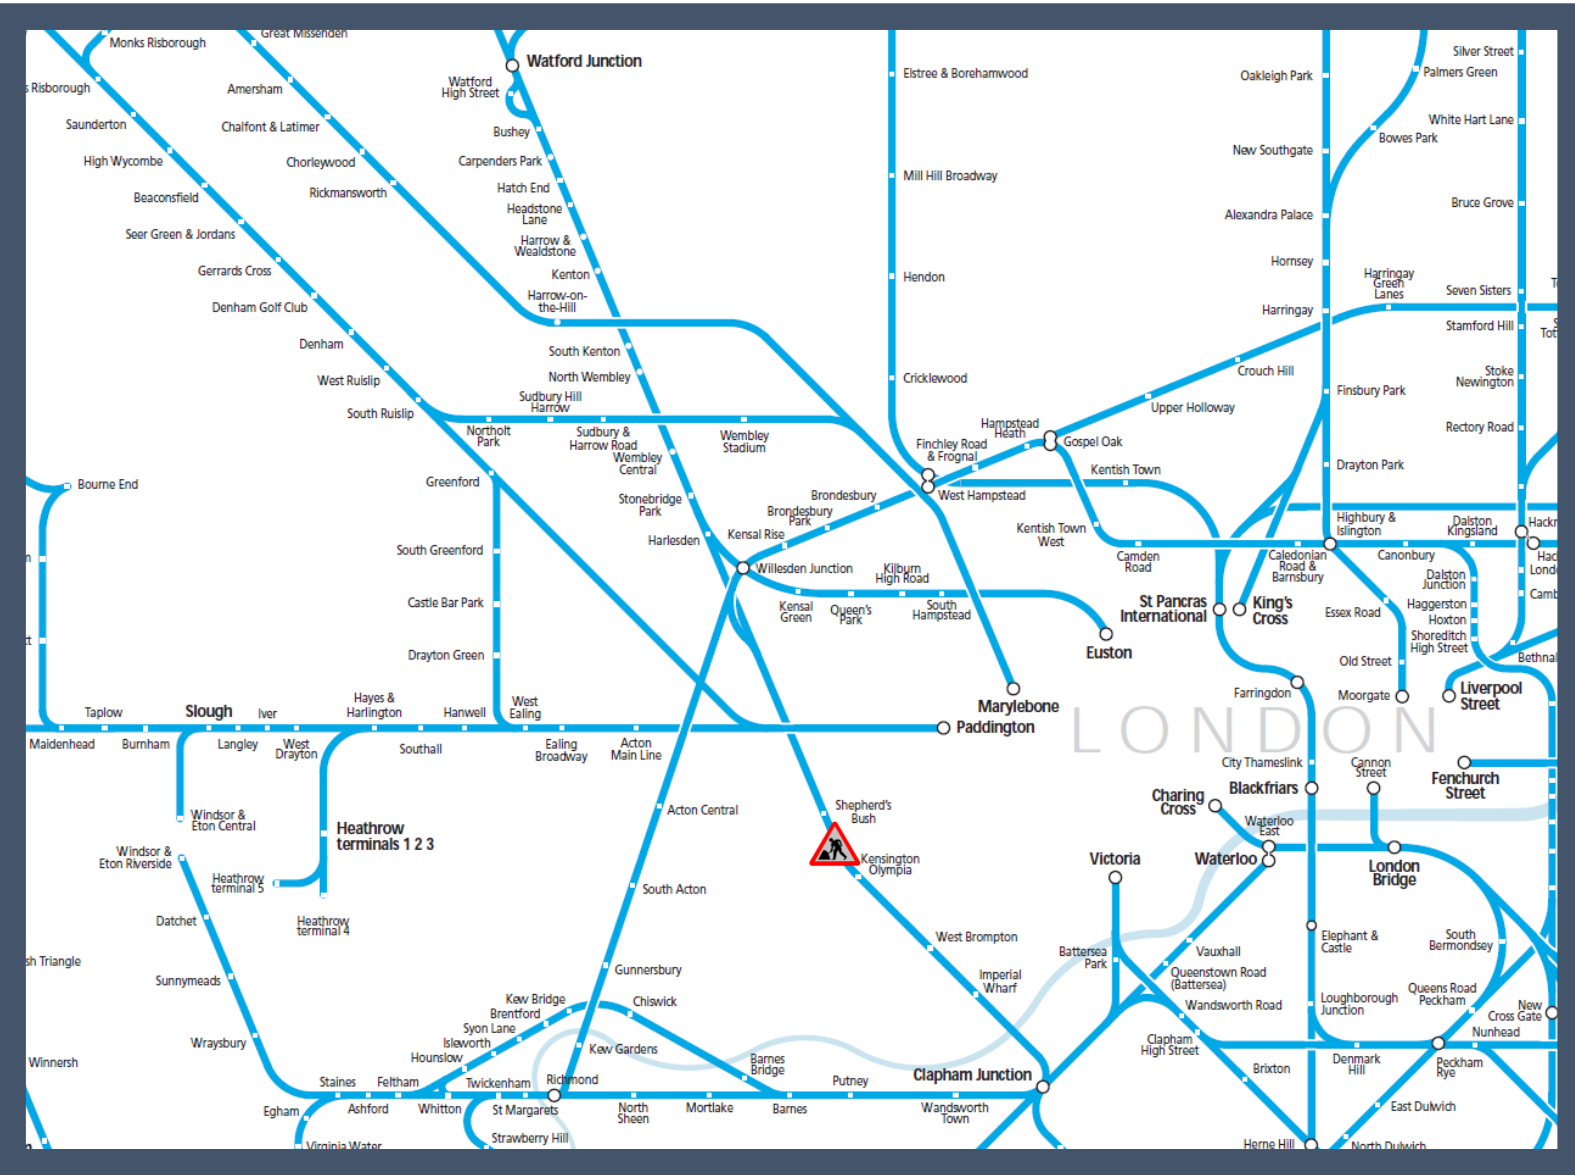

# No morning Southern trains between Clapham Junction and Watford Junction

TOC affected: Southern

Key:

Engineering Works