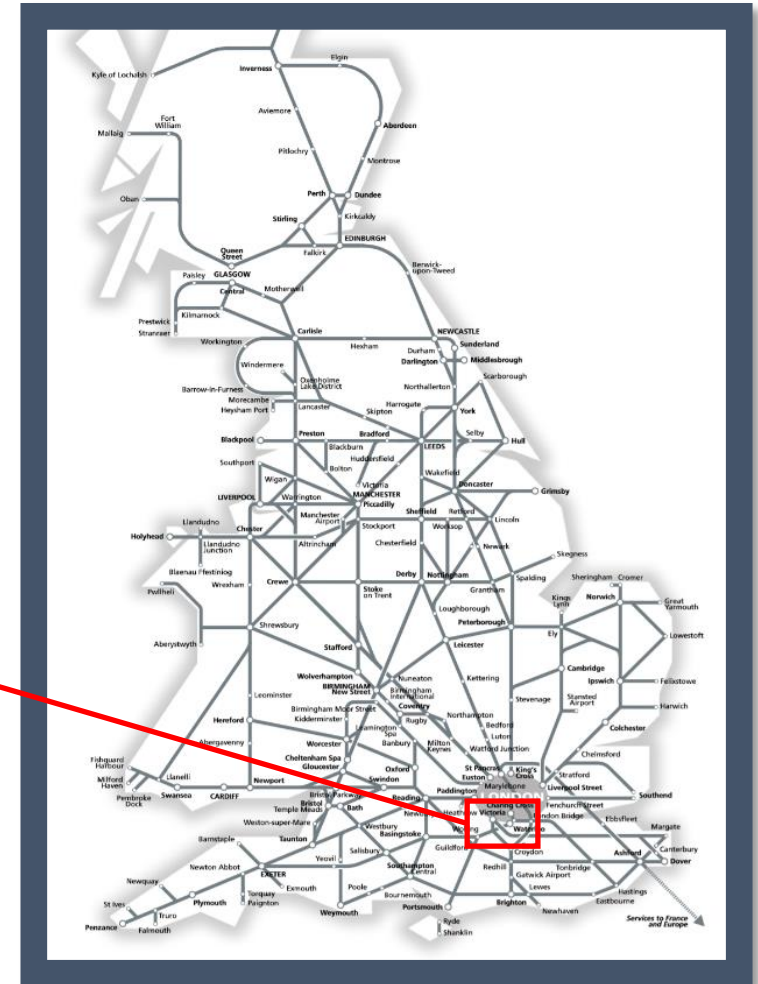

# A fault with the signalling system between Clapham Junction and Wandsworth Road

TOC affected: London Overground

Key:

	Disruption
--	------------