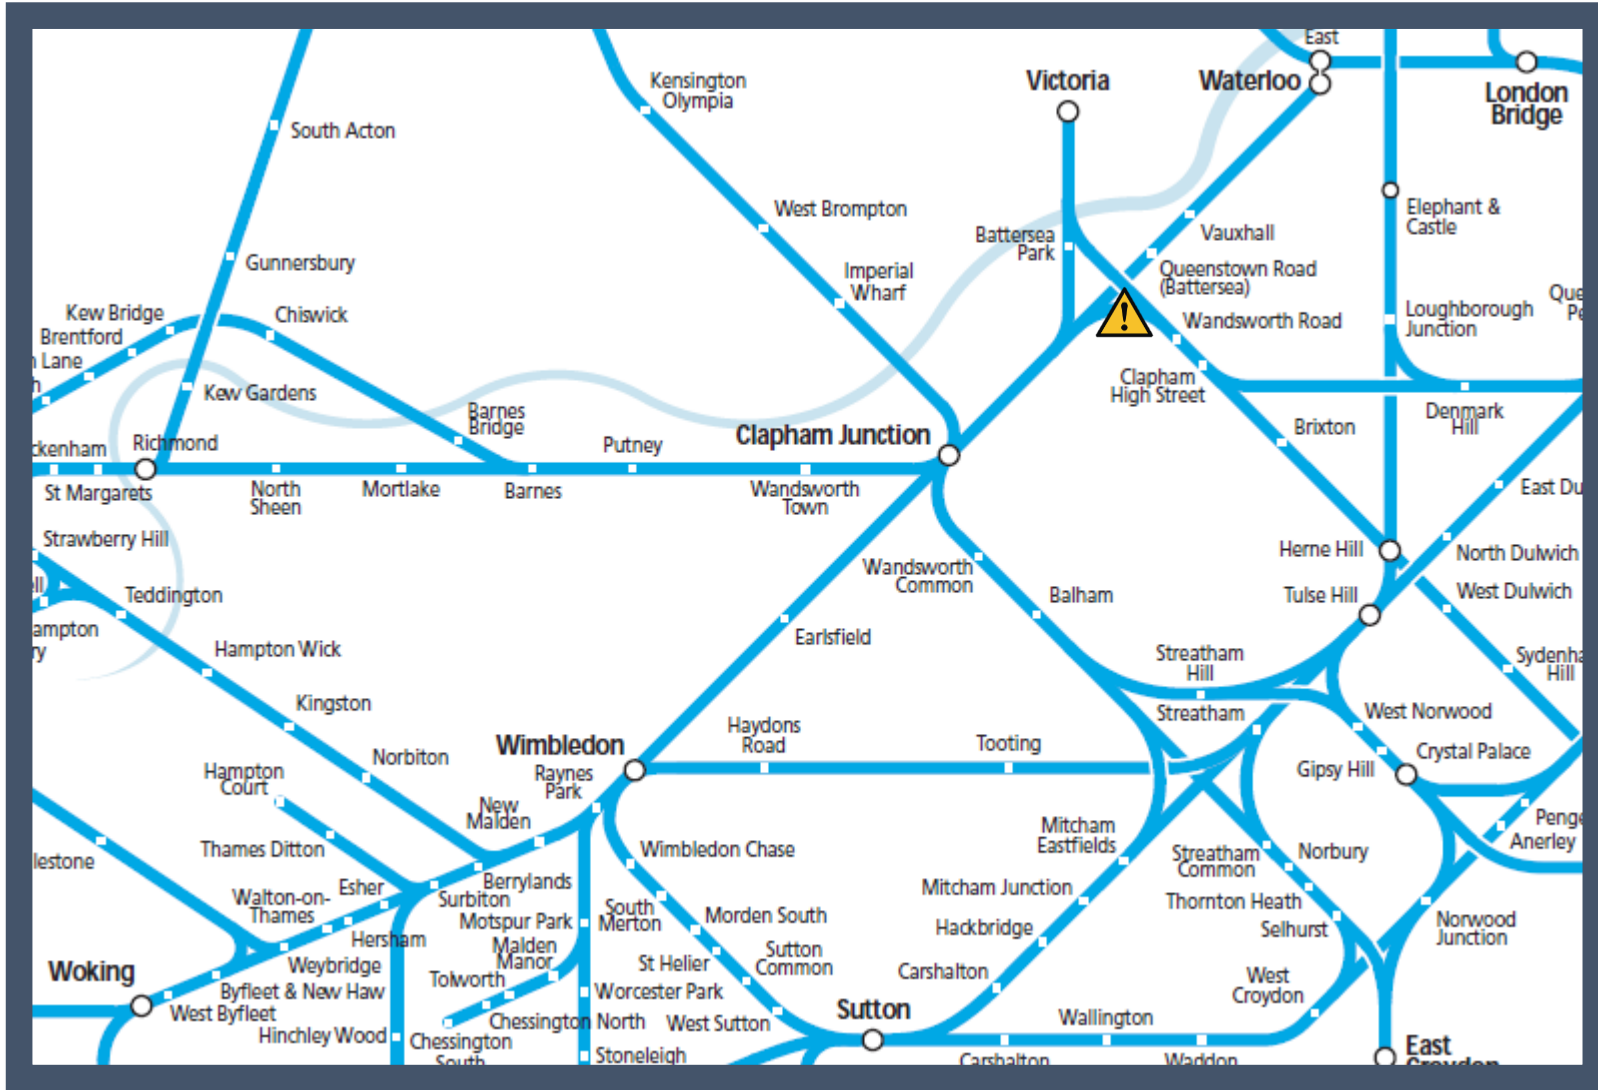

# A fault with the signalling system between Clapham Junction and Wandsworth Road

TOC affected: London Overground

Key:

	Disruption
--	------------