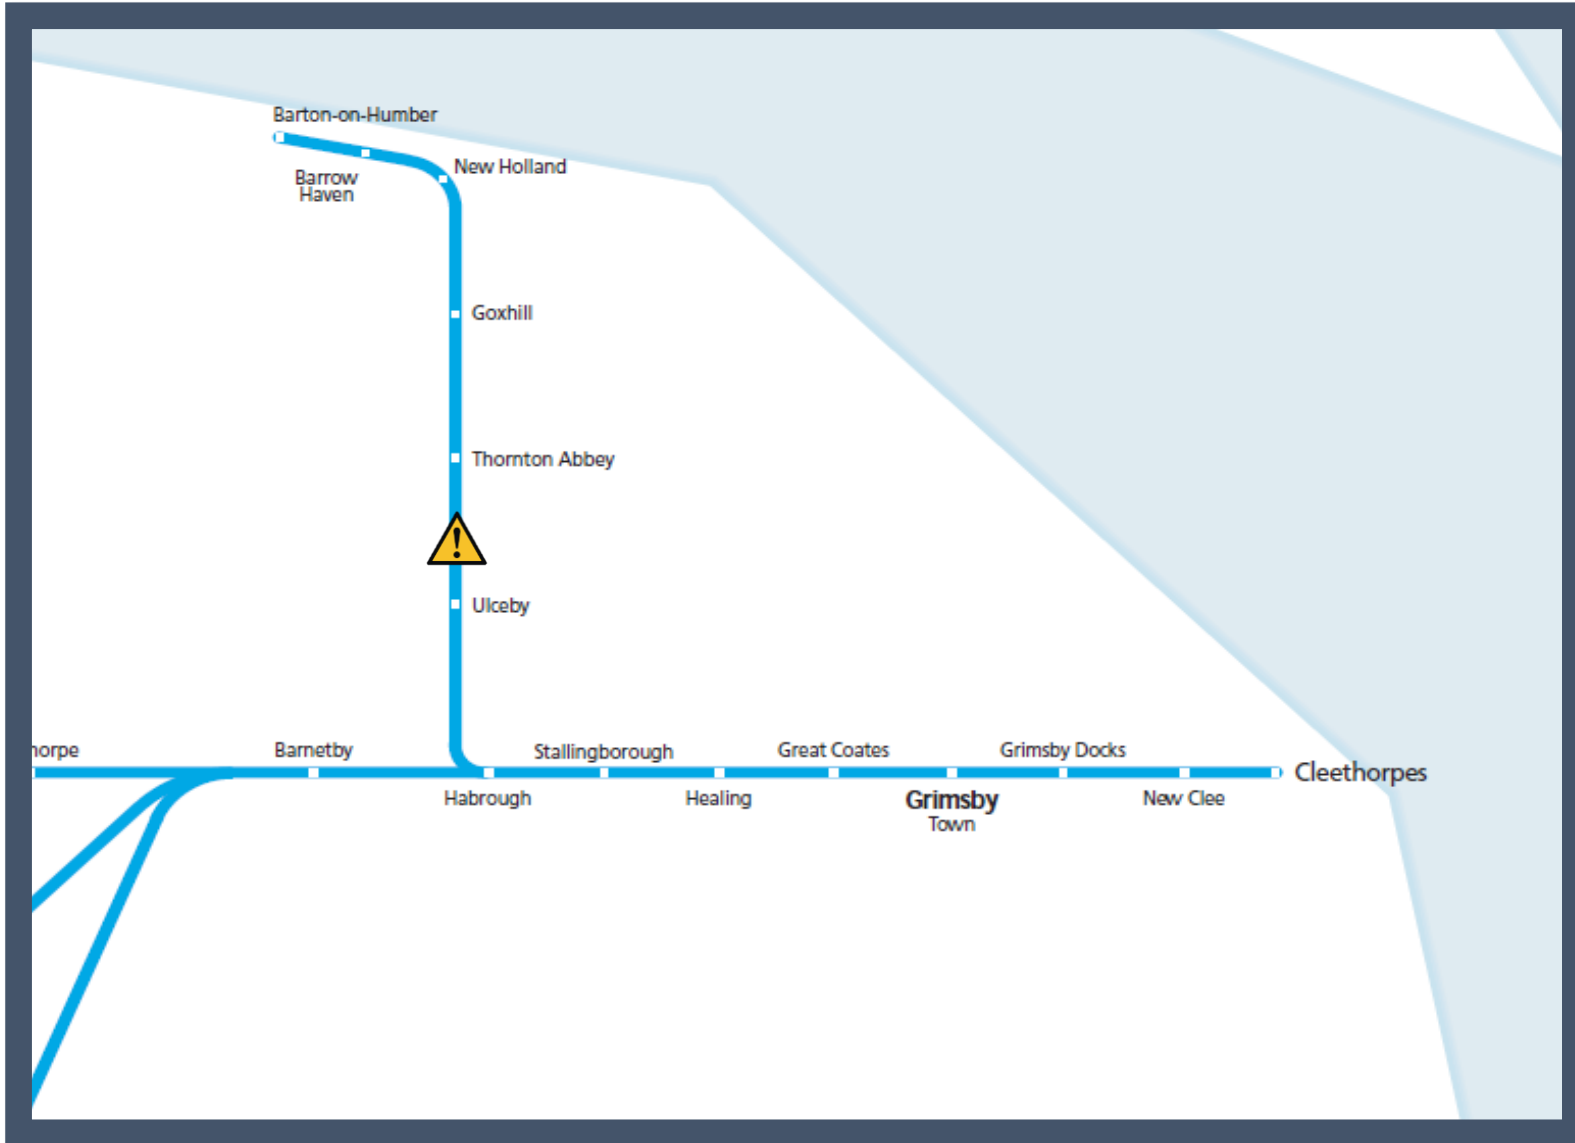

An operational incident between Barton on Humber and Cleethorpes TOC affected: East Midlands Railway

Key:

Disruption