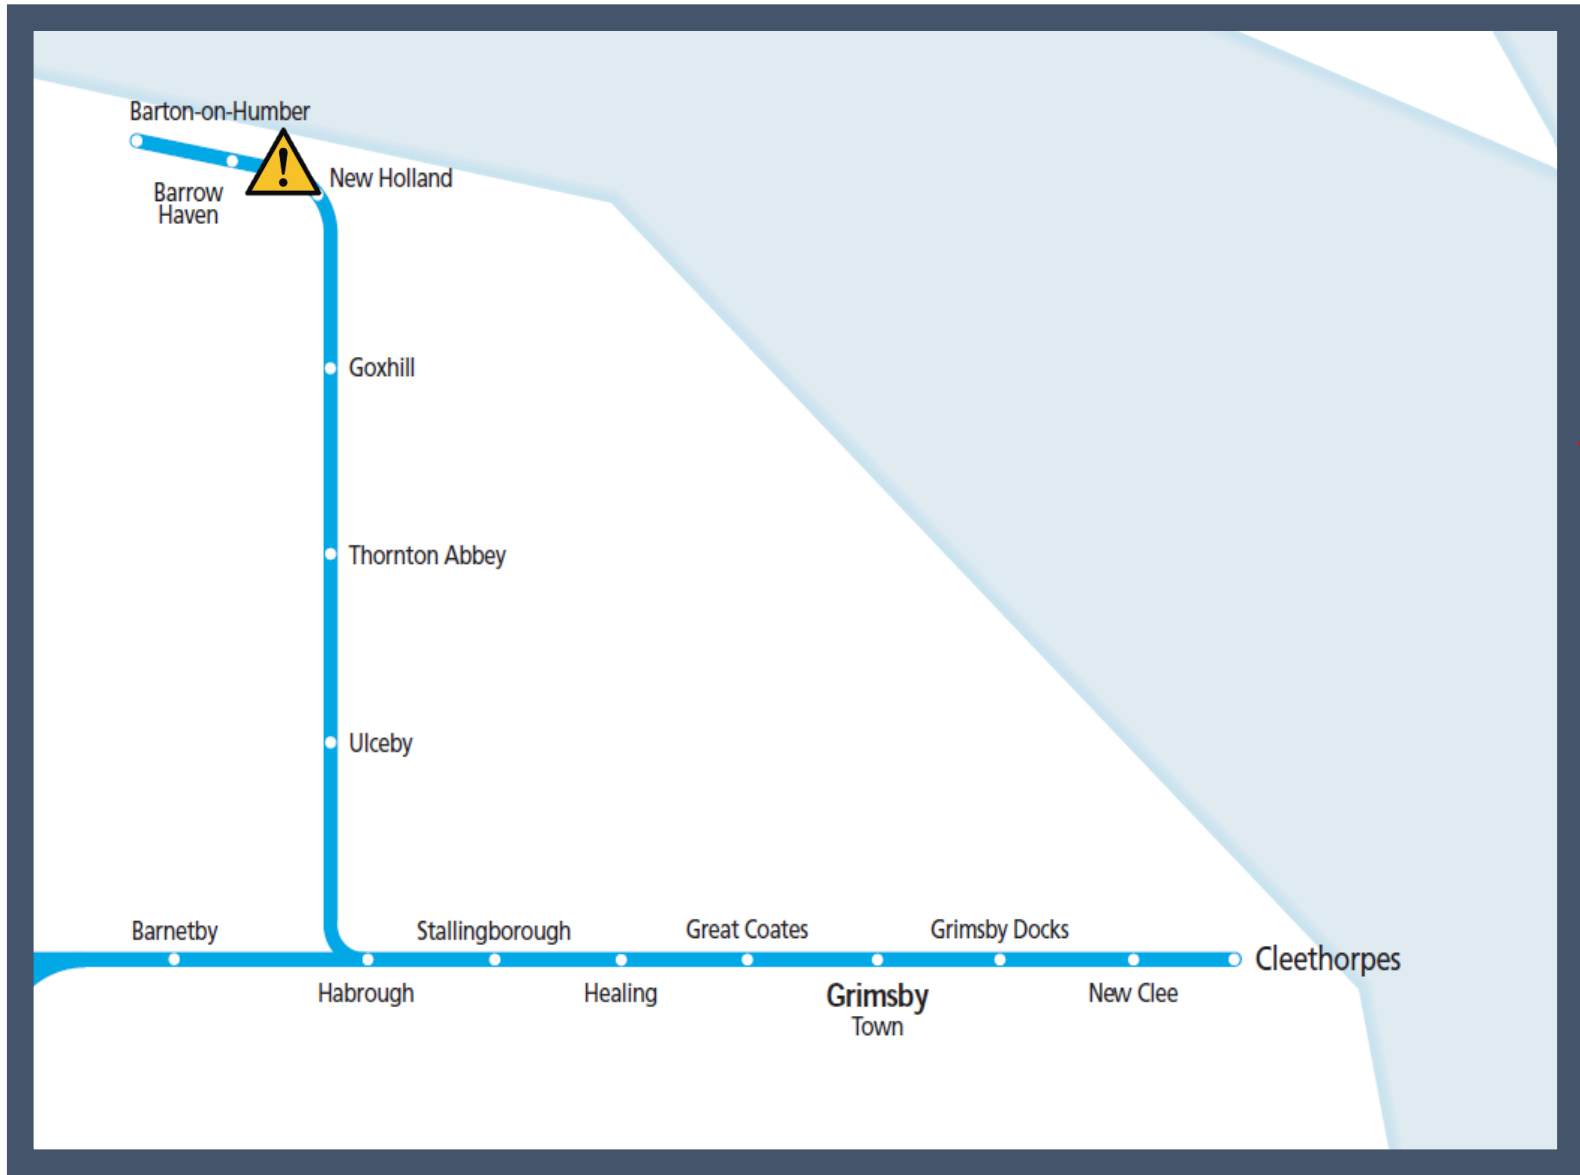

A broken down train between Barton-on-Humber and Cleethorpes TOC affected: East Midlands Railway

Key:

	Disruption
--	------------