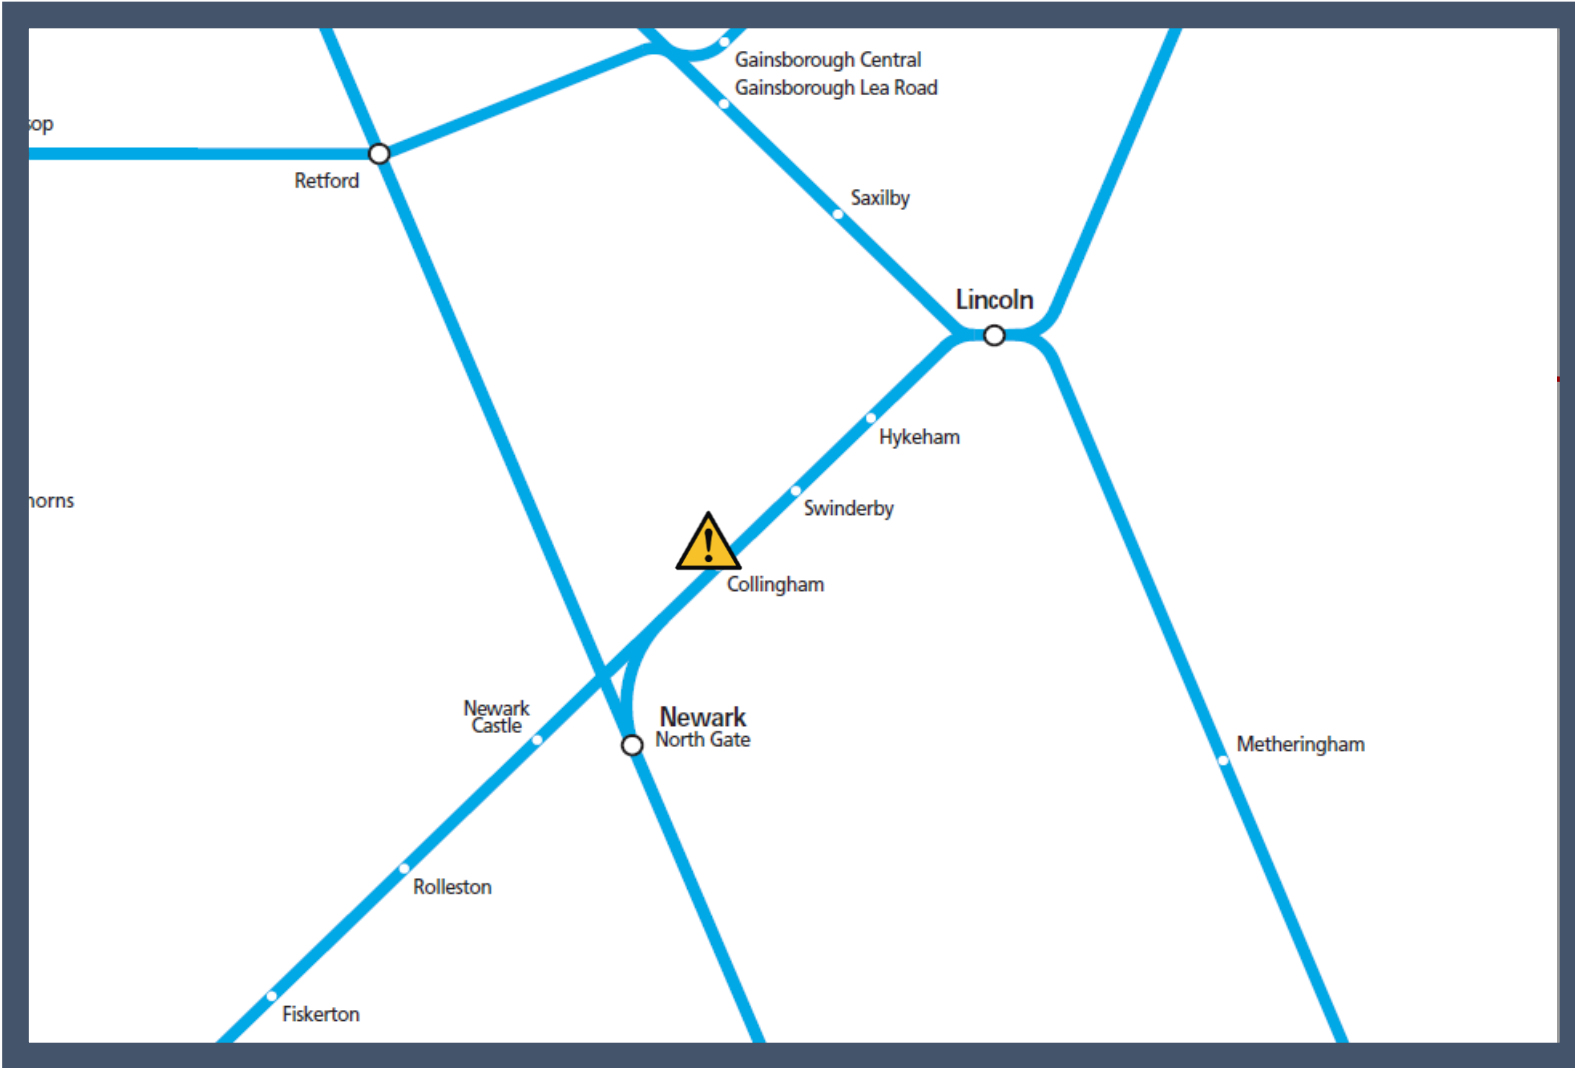

A fault with the signalling system at Collingham

TOCs affected: East Midlands Railway, LNER

Key:

Disruption