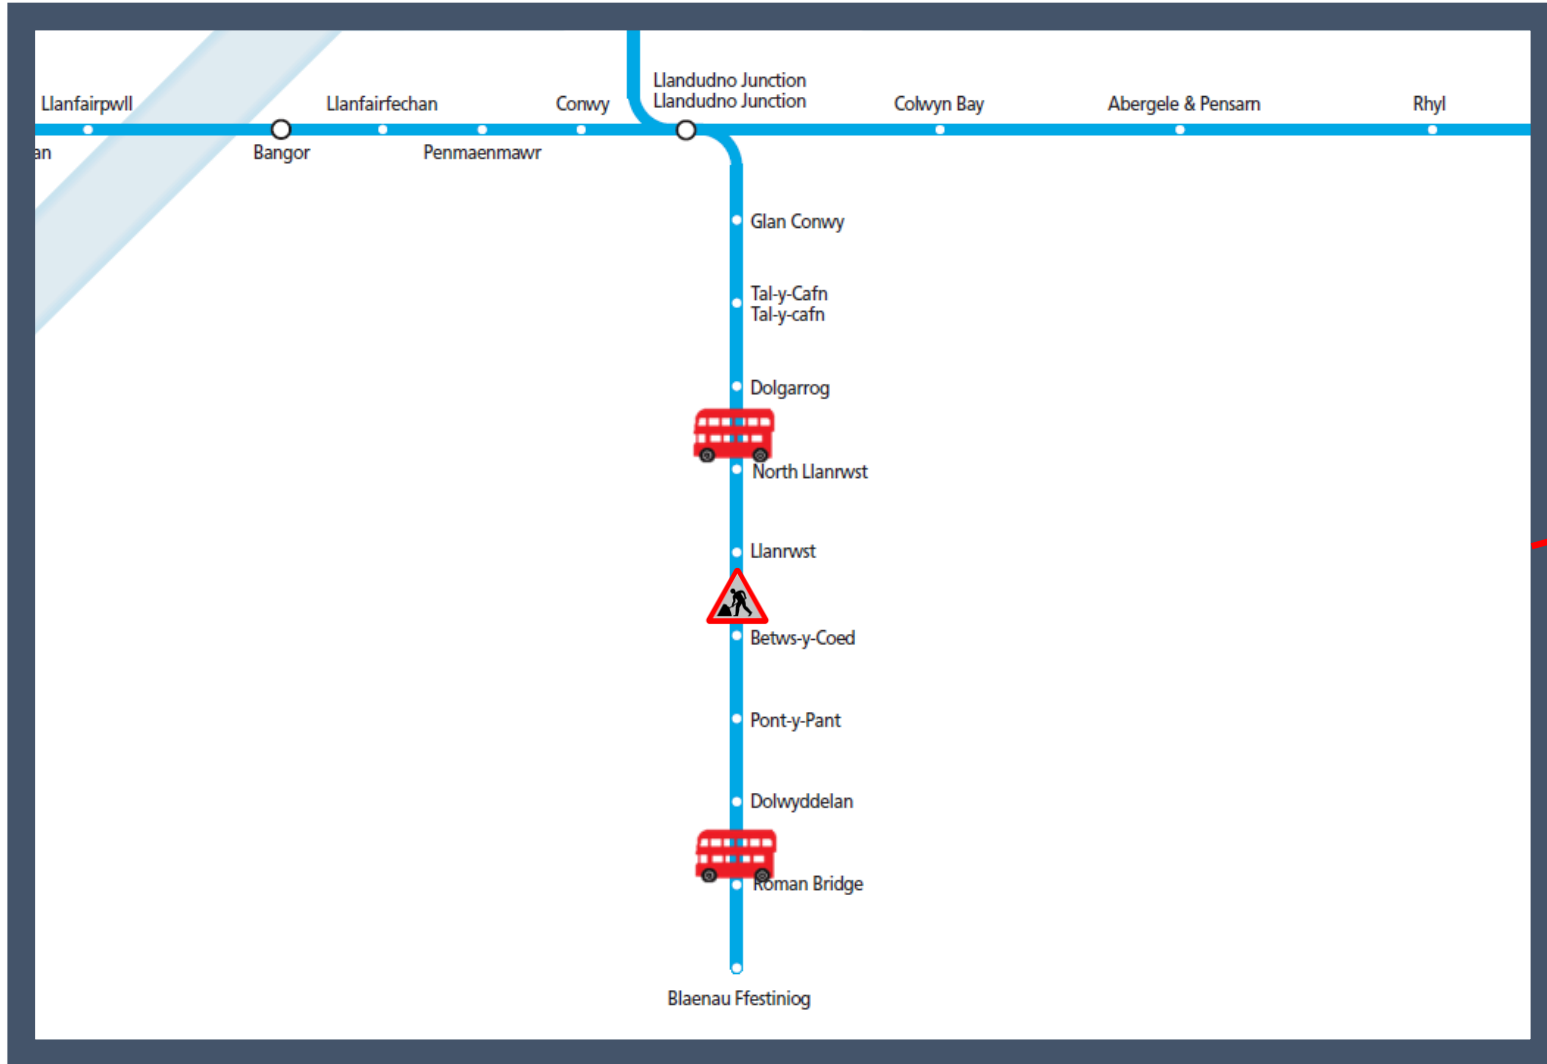

# Buses replace trains between Blaenau Ffestiniog and Llandudno Junction

TOC affected: Transport for Wales

Key:

Engineering Works

Bus Replacement Services