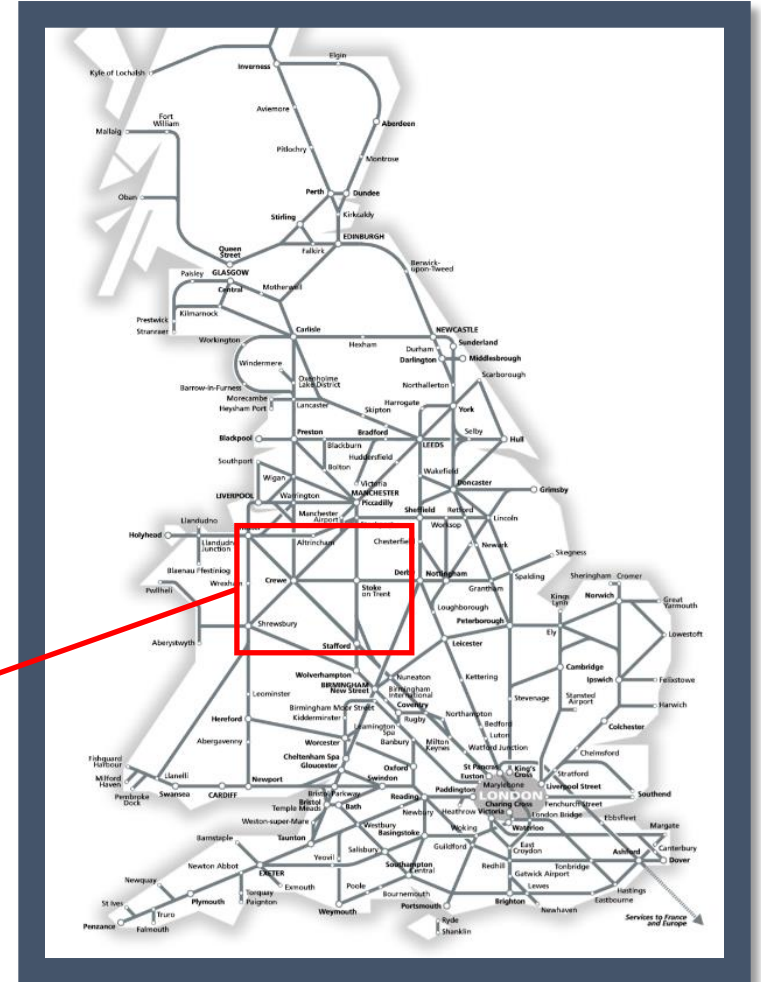

Trespassers on the railway at Crewe

TOCs affected: Avanti West Coast, East Midlands Railway, London Northwestern Railway, Northern and Transport for Wales

Key:

	Disruption
---	------------