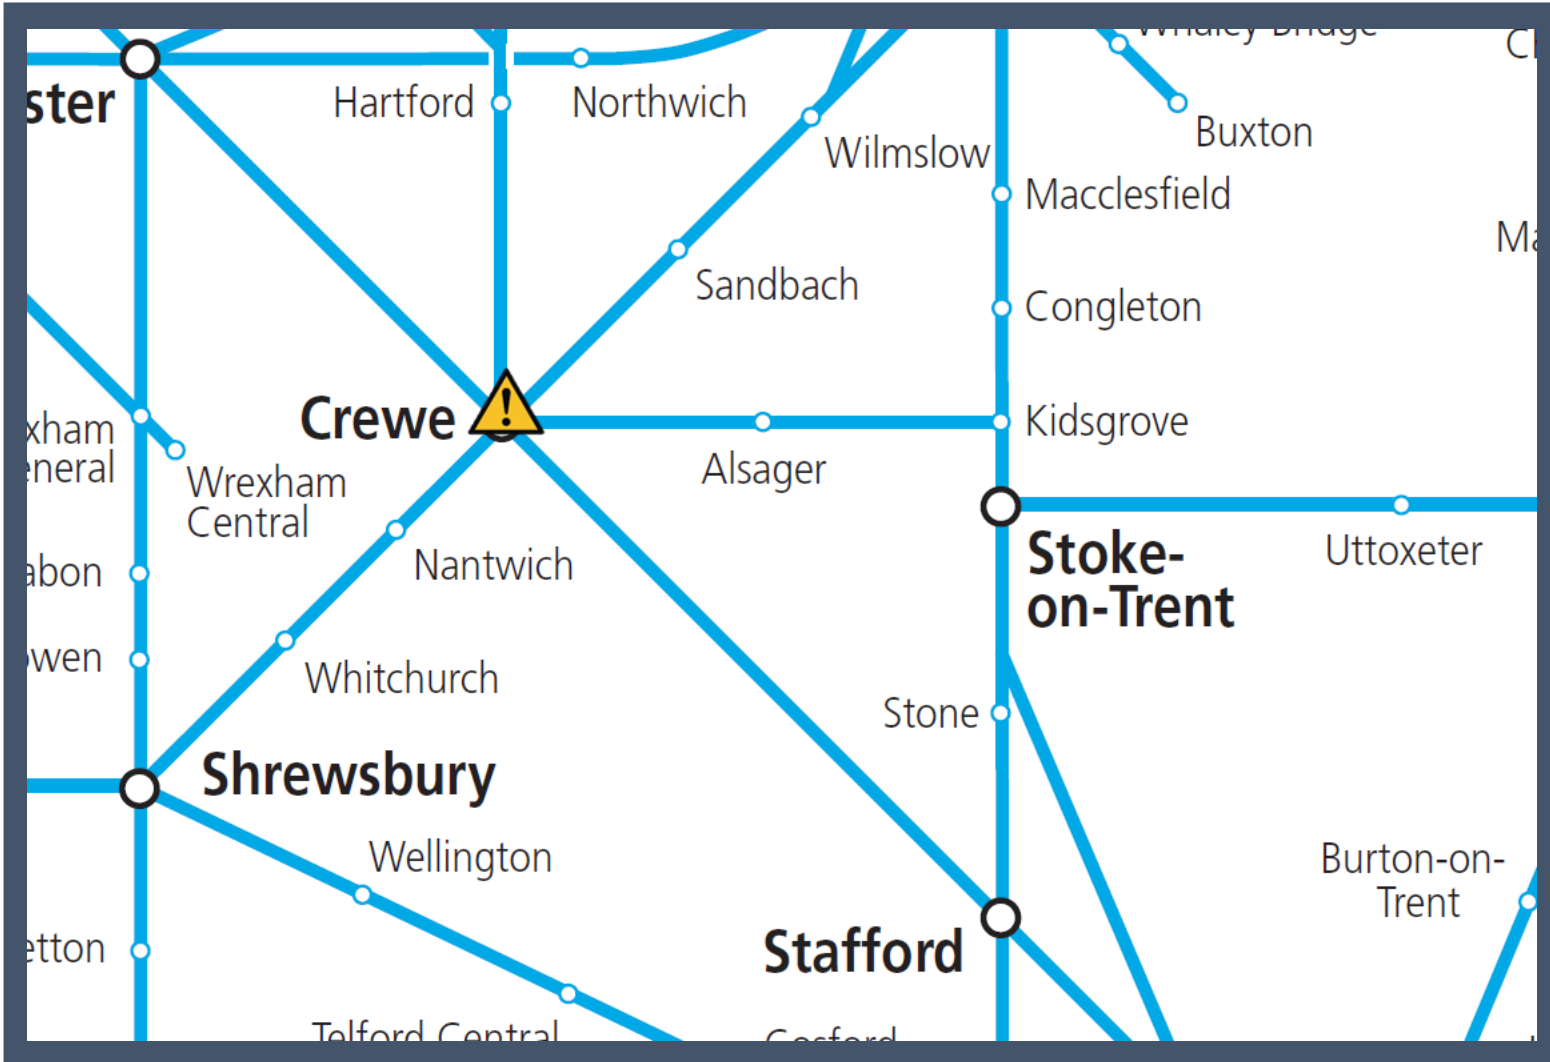

Trespassers on the railway at Crewe

TOCs affected: Avanti West Coast, East Midlands Railway, London Northwestern Railway, Northern and Transport for Wales

Key:

	Disruption
---	------------