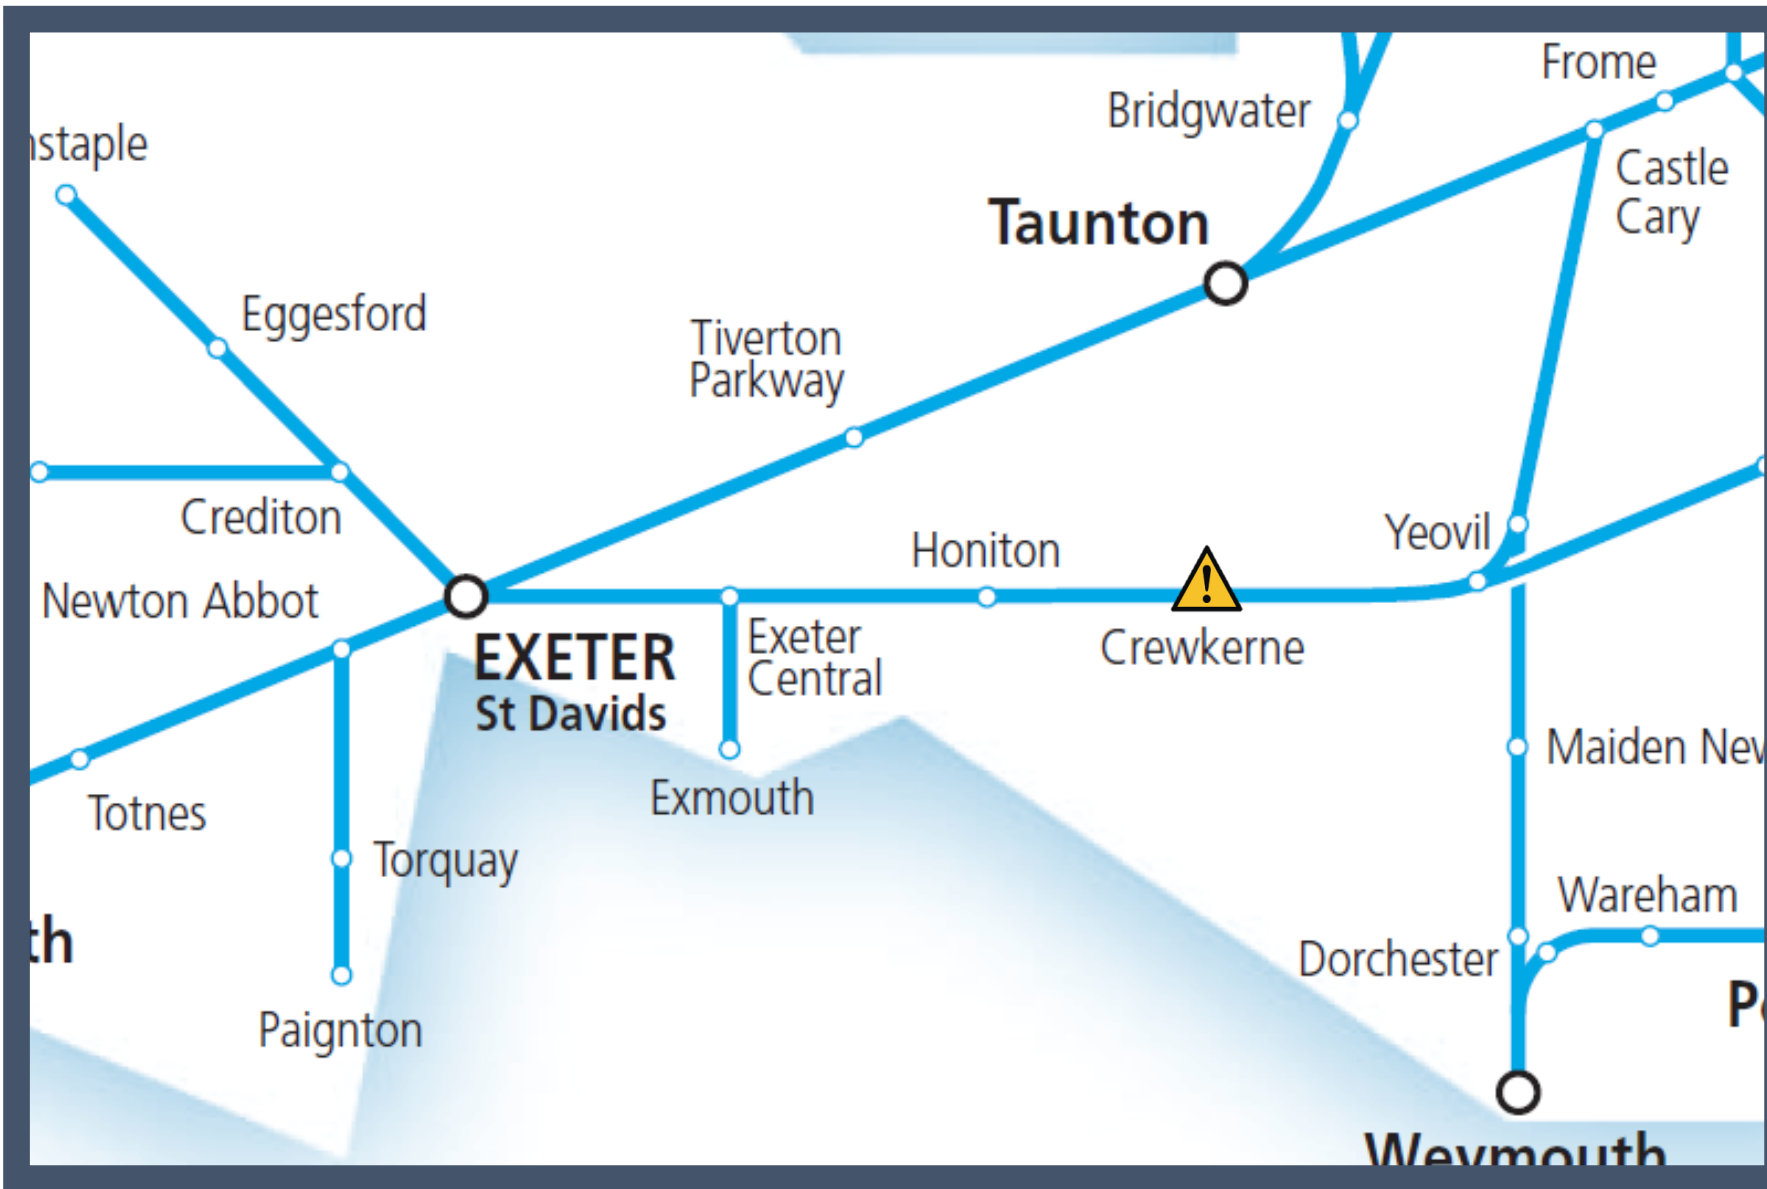

A train hitting an obstruction between Exeter St Davids and Yeovil Junction

TOC affected: SWR

Key:

	Disruption
---	------------