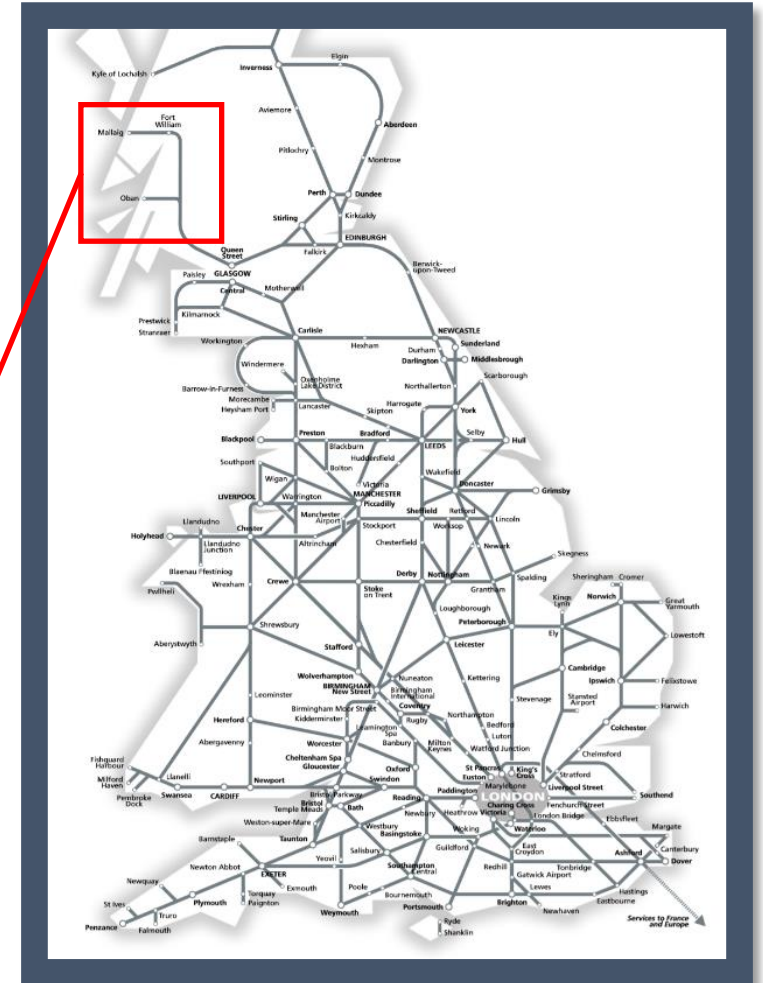

# A speed restriction is in place near Crianlarich

TOC affected: ScotRail

Key:

Disruption