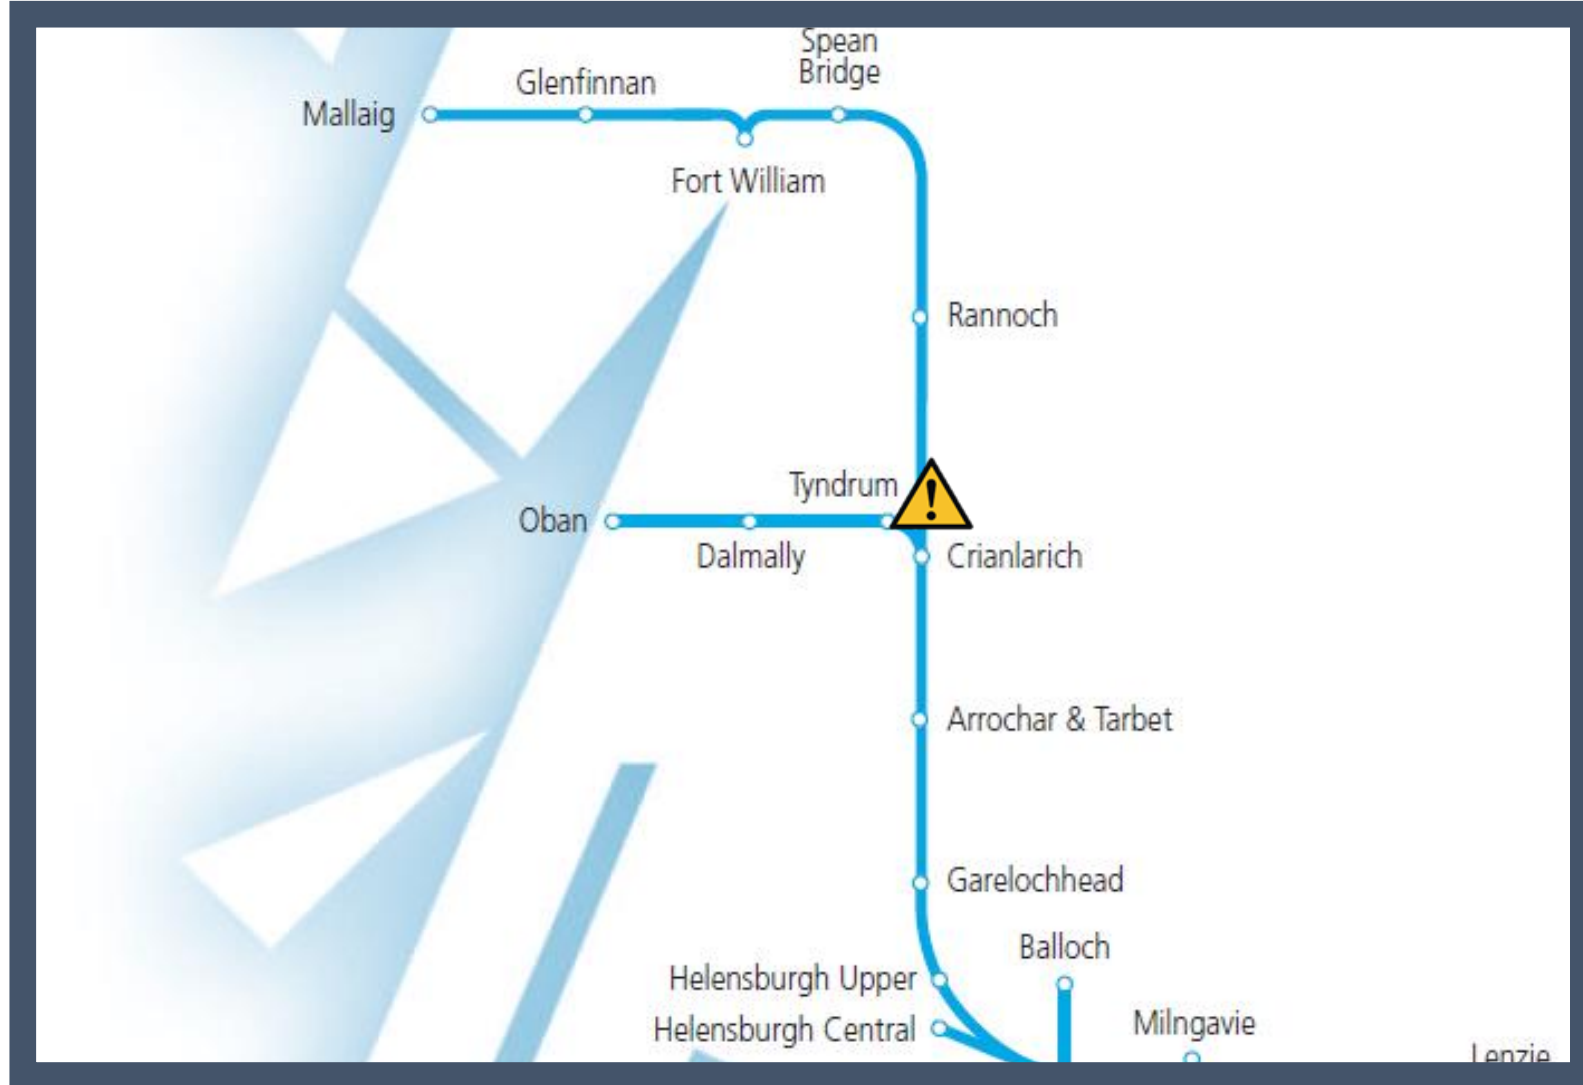

# A speed restriction is in place near Crianlarich

TOC affected: ScotRail

Key:

Disruption